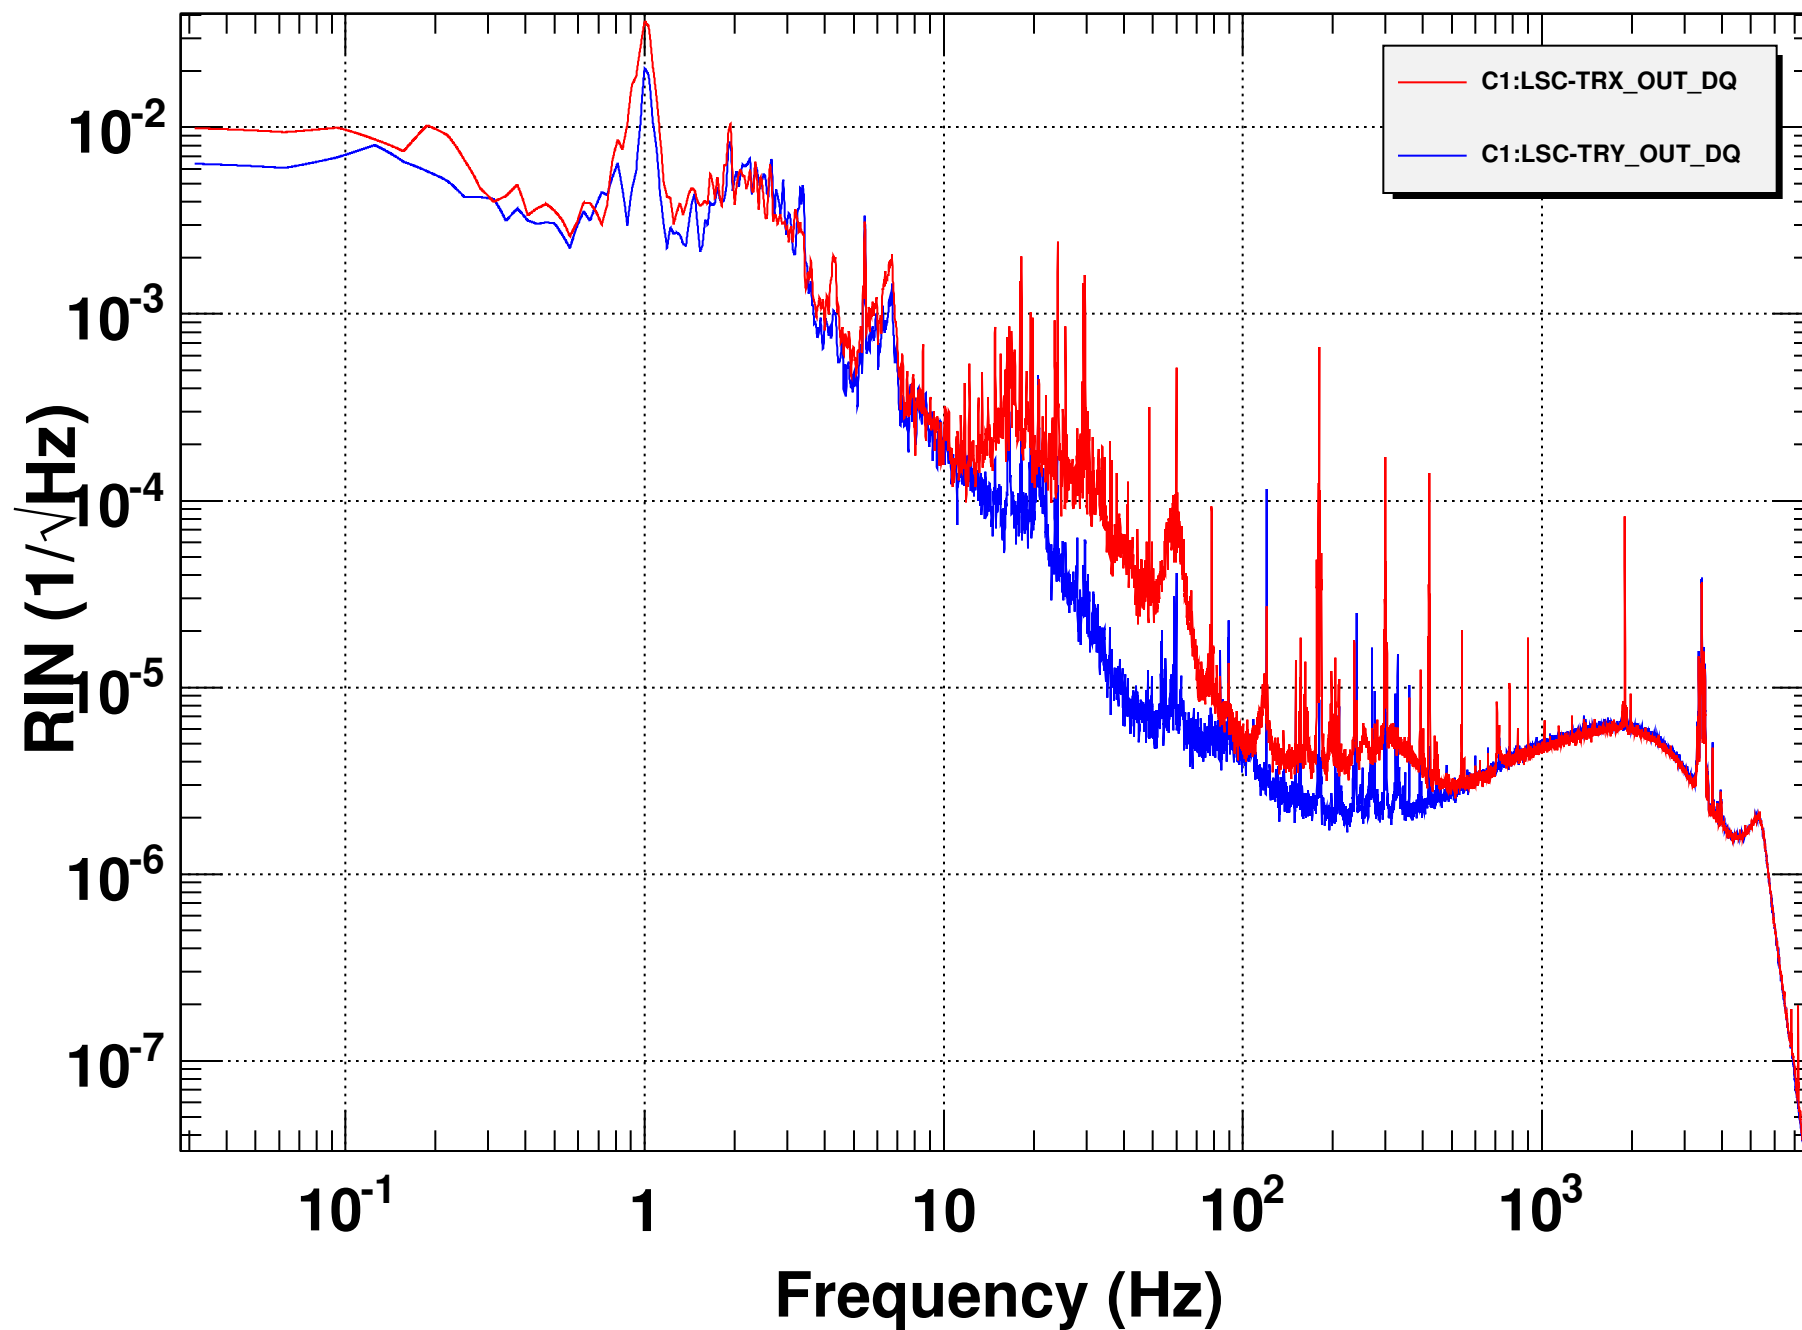

# Power spectrum

T0=17/07/2014 07:14:55 Avg=10/Bin=23L

BW=0.0468662