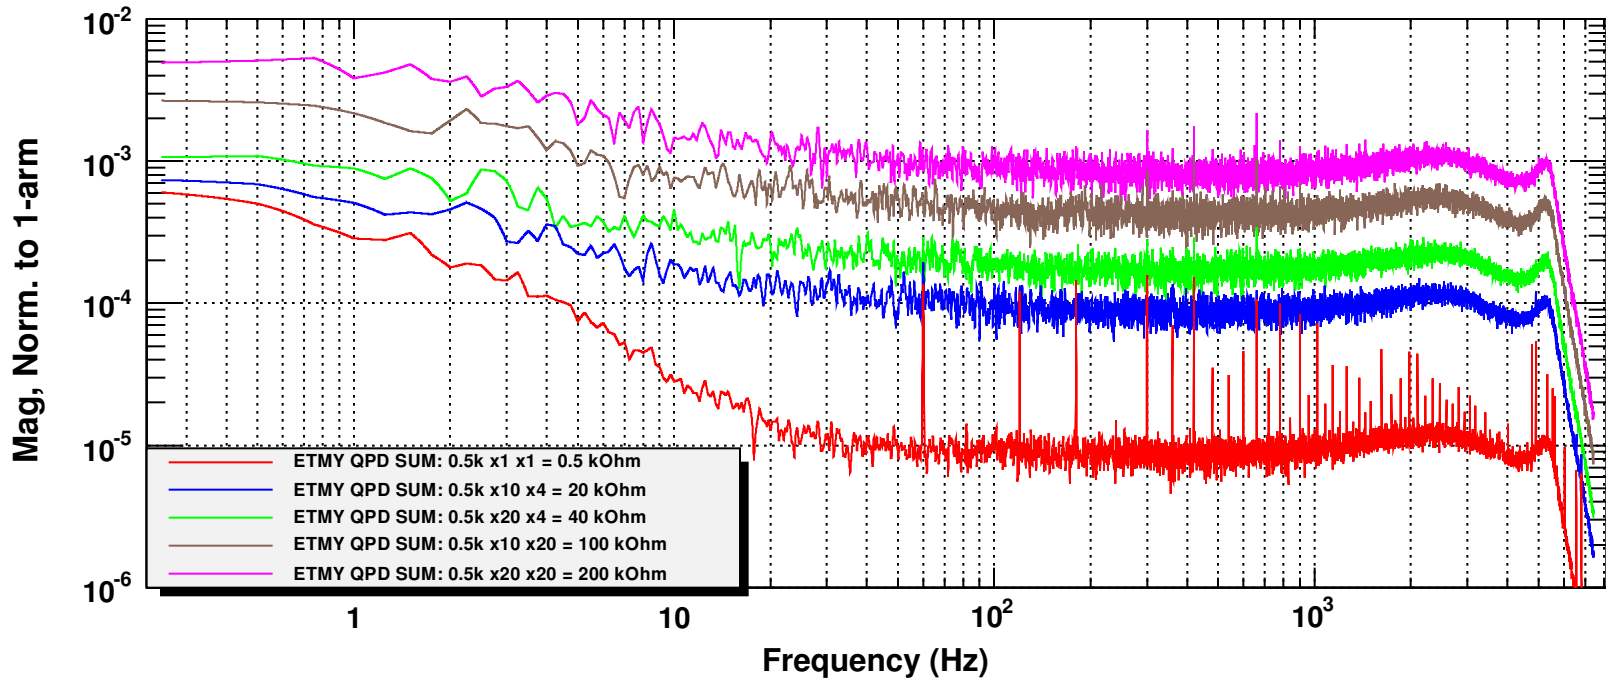

ETMY QPD Dark Noise

All whitening sliders at 30dB