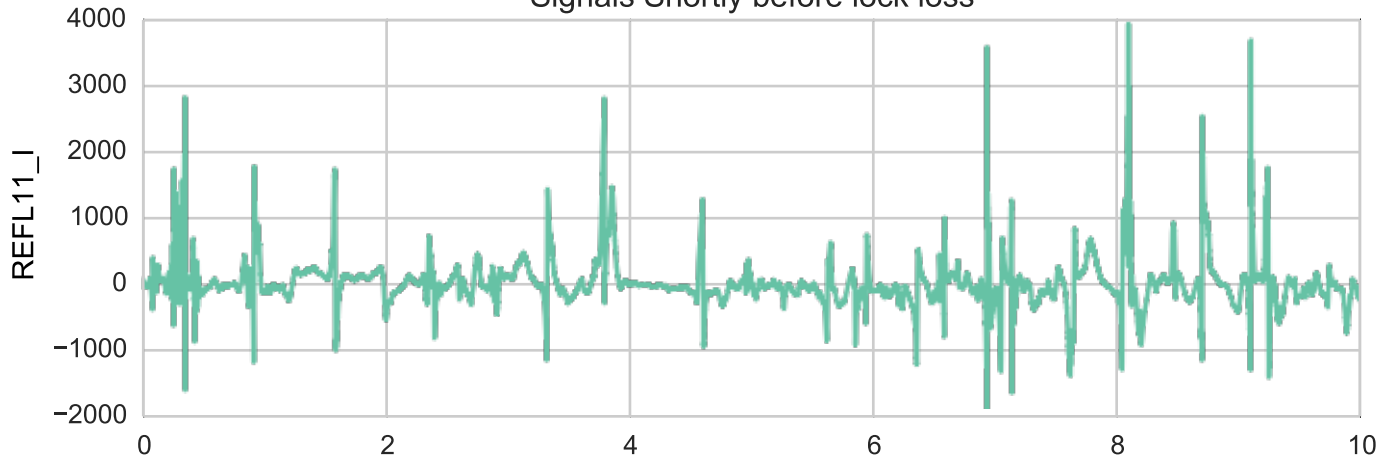

Signals Shortly before lock loss

GPS Time

+1.08054839e9

+1.08054839e9