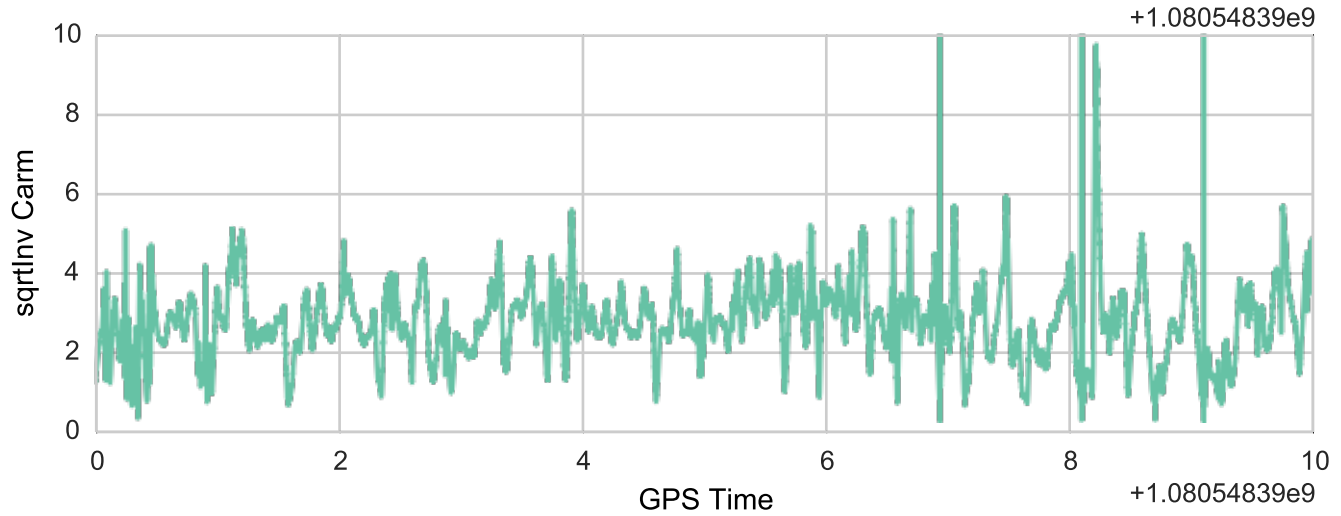

Signals Shortly before lock loss

GPS Time

+1.08054839e9

+1.08054839e9