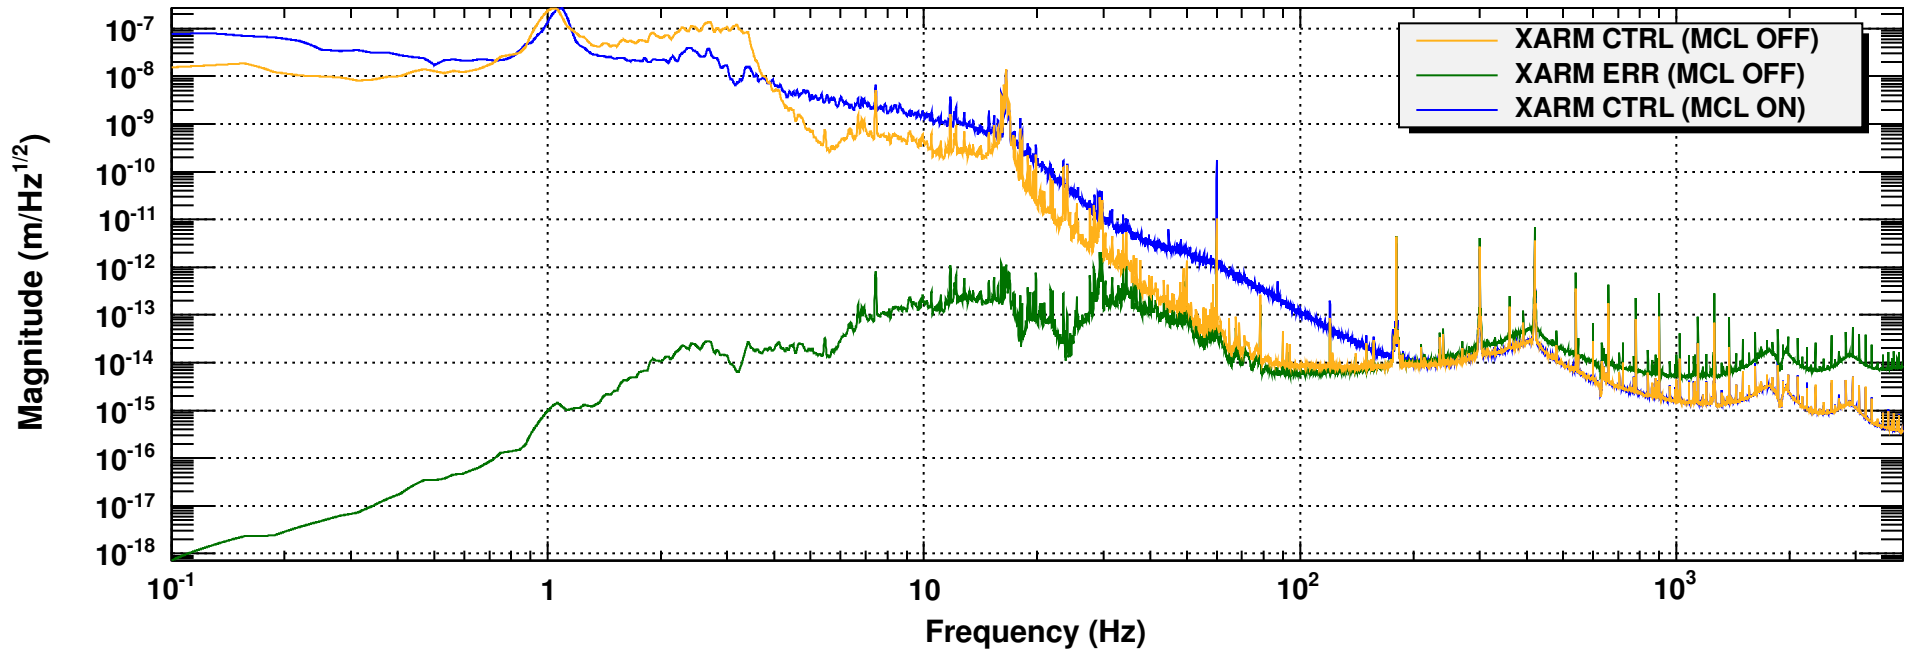

Power spectrum

Power spectrum