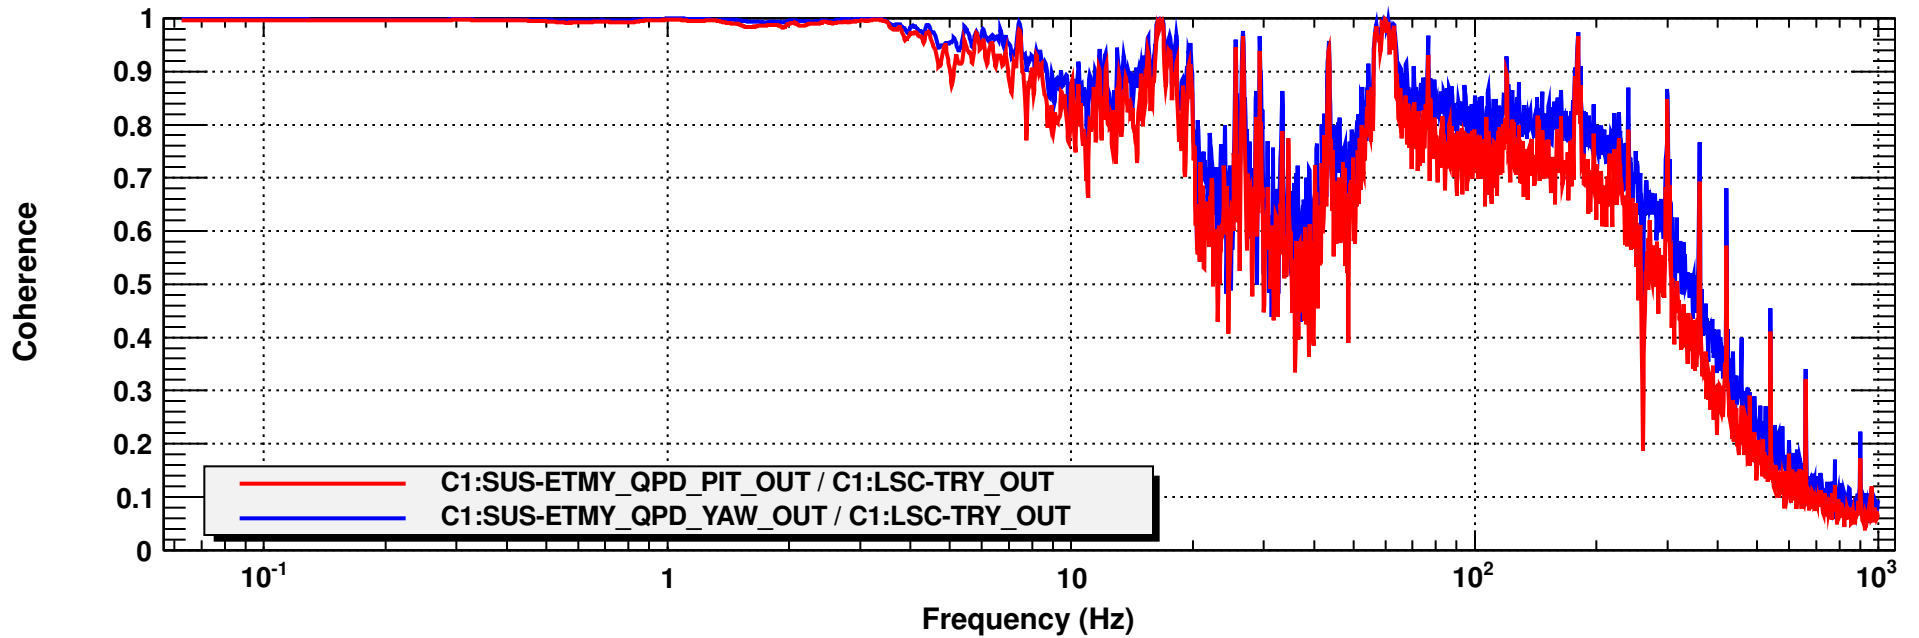

Power spectrum

T0=13/12/2013 10:02:05

Avg=30/Bin=3L

BW=0.0937485

Coherence

T0=13/12/2013 10:02:05

Avg=30/Bin=5L

BW=0.0937485