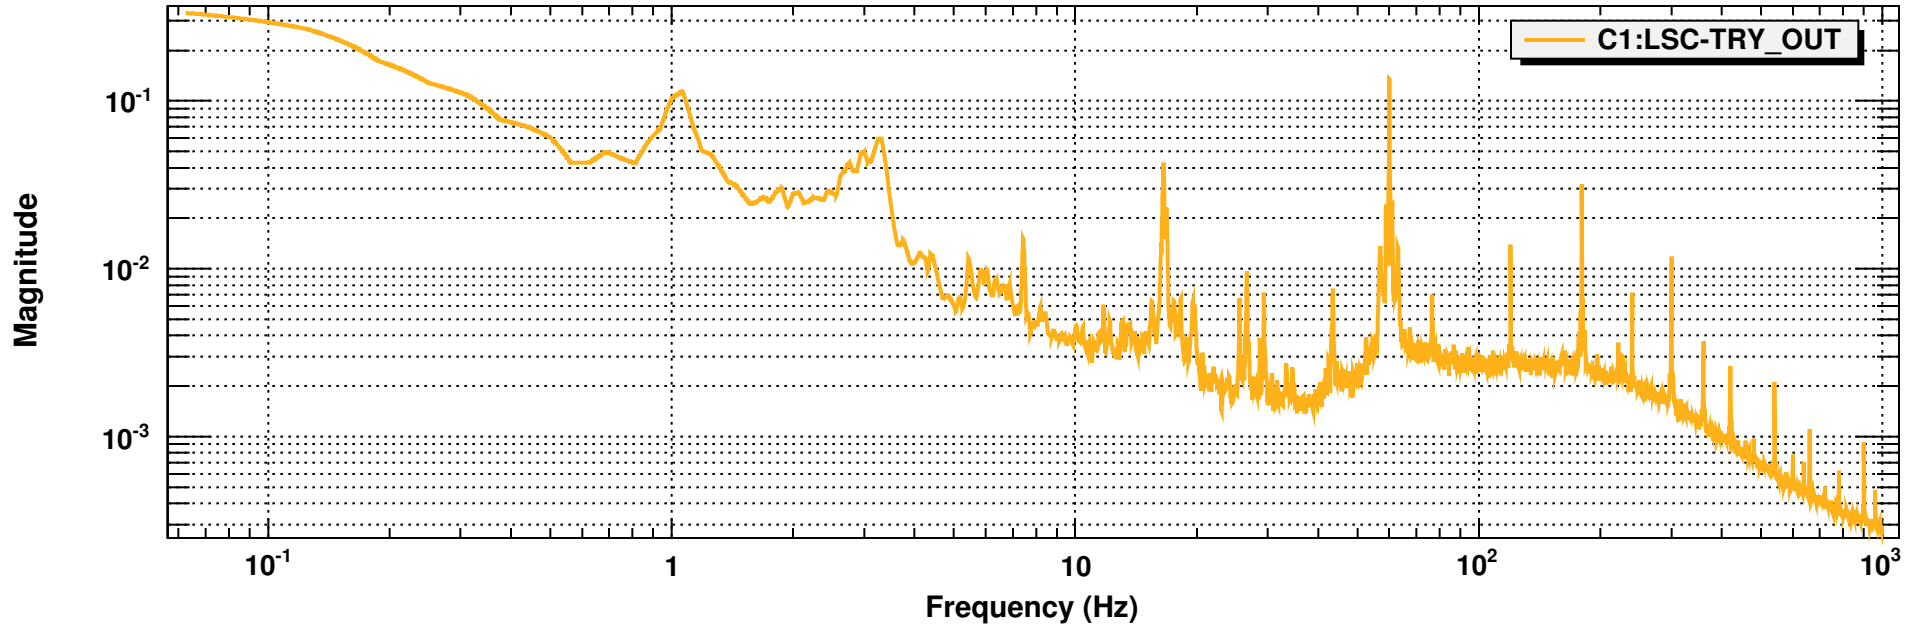

Power spectrum

T0=13/12/2013 10:02:05

Avg=30/Bin=3L

BW=0.0937485

Coherence

T0=13/12/2013 10:02:05

Avg=30/Bin=5L

BW=0.0937485