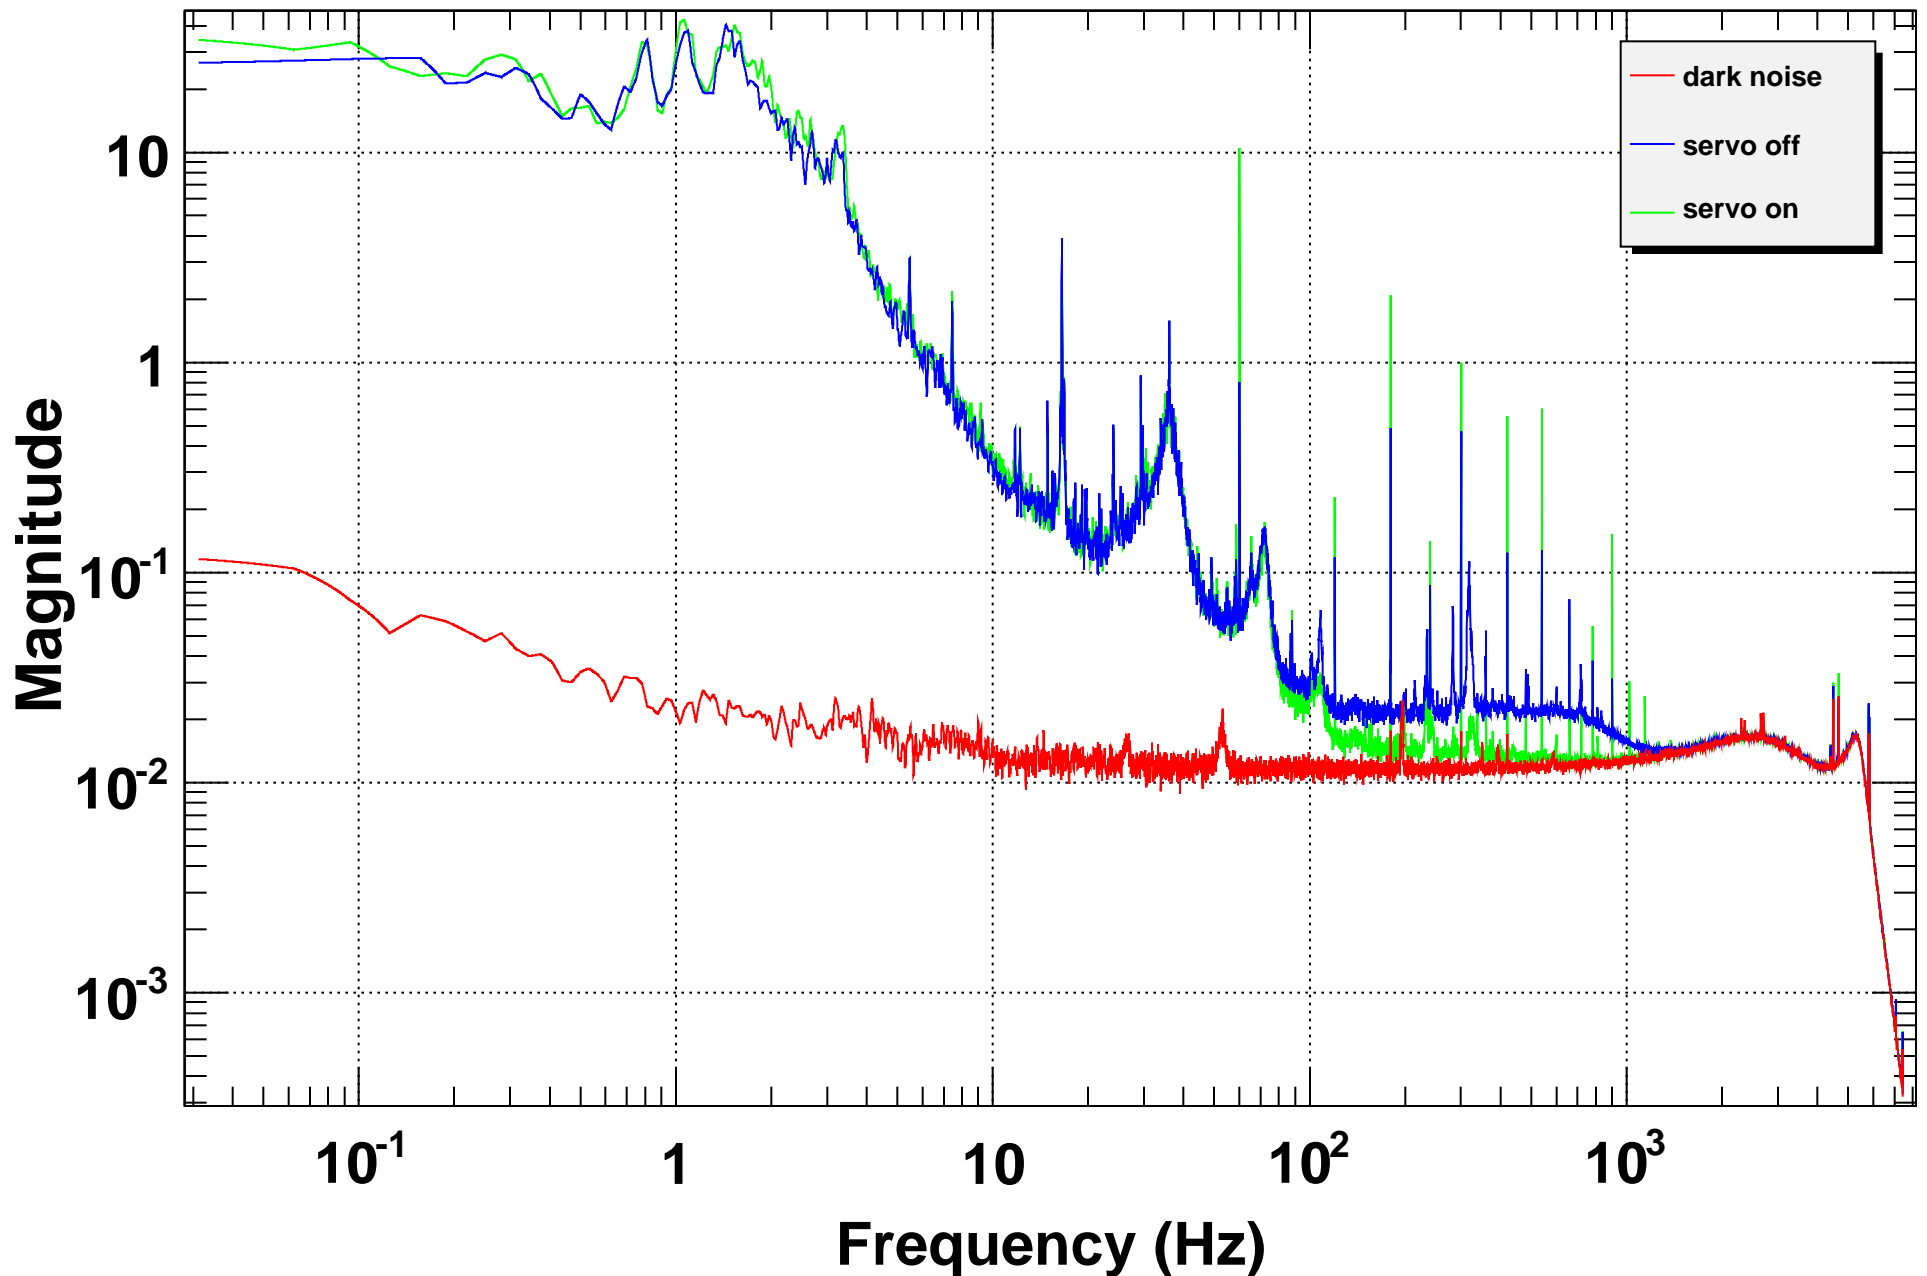

# Mode cleaner transmission with SR560 ISS

**\*T0=14/11/2013 03:41:52**

**Avg=25/Bin=23L**

**BW=0.0468662**