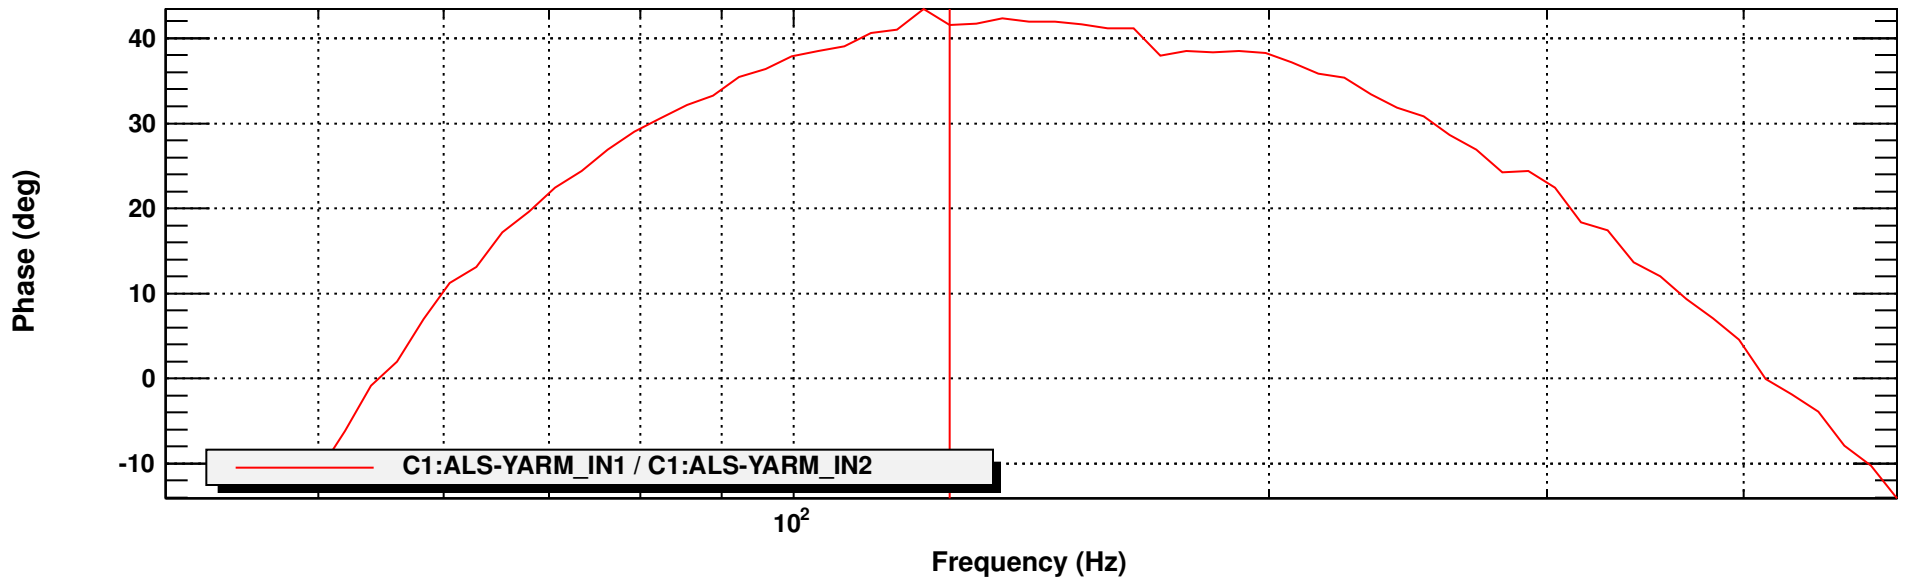

Transfer function

T0=11/10/2013 00:39:51.020019

Avg=5

Transfer function

T0=11/10/2013 00:39:51.020019

Avg=5