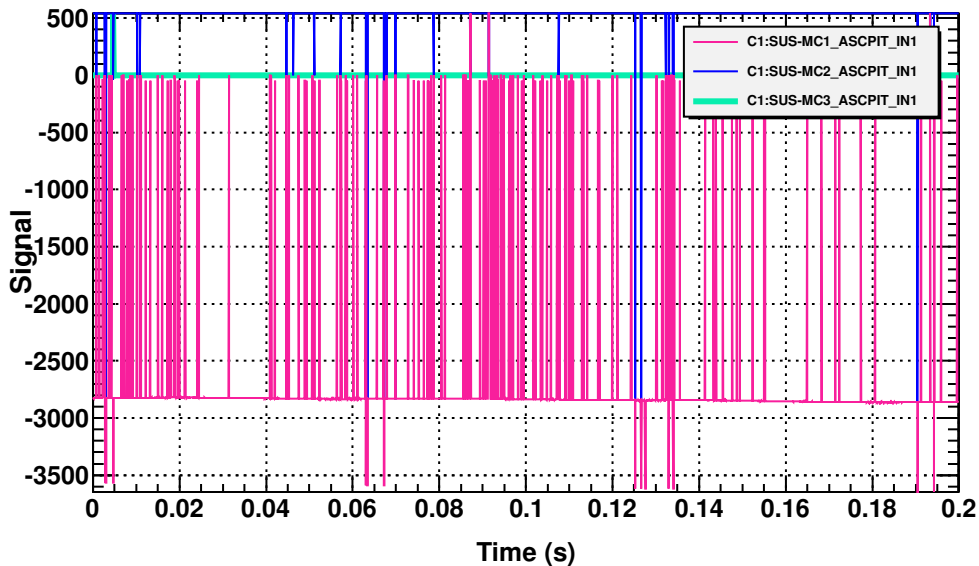

MC ASC inputs with MC WFS and MC ASS OFF

T0=06/10/2013 23:37:06

Avg=1