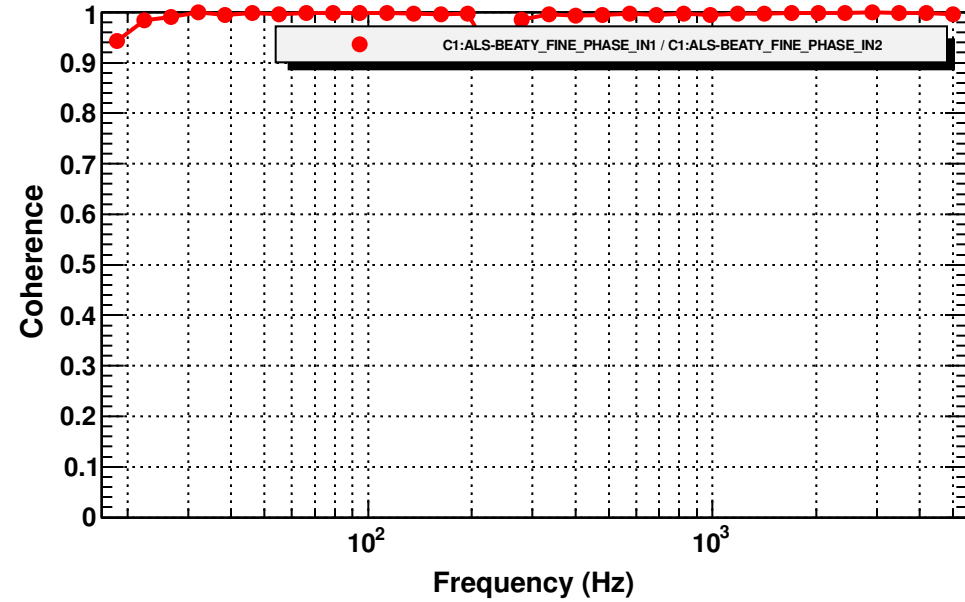

Transfer function

T0=27/09/2013 22:26:45.020019 Avg=10

Coherence function

T0=27/09/2013 22:26:45.020019 Avg=10

Transfer function

T0=27/09/2013 22:26:45.020019 Avg=10

Transfer function

T0=27/09/2013 22:26:45.020019 Avg=10