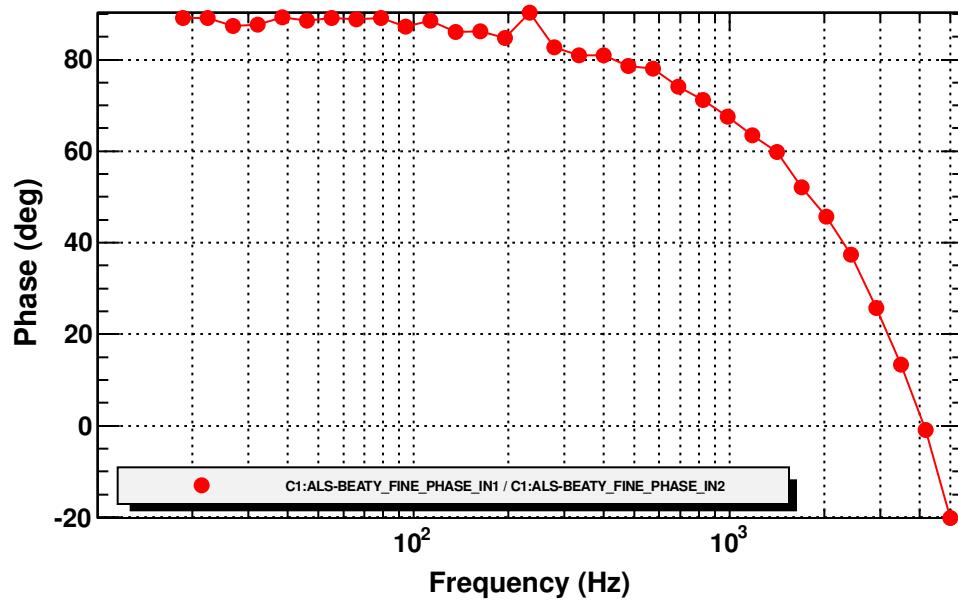

Transfer function

T0=27/09/2013 22:26:45.020019 Avg=10

Coherence function

T0=27/09/2013 22:26:45.020019 Avg=10

Transfer function

T0=27/09/2013 22:26:45.020019 Avg=10

Transfer function

T0=27/09/2013 22:26:45.020019 Avg=10