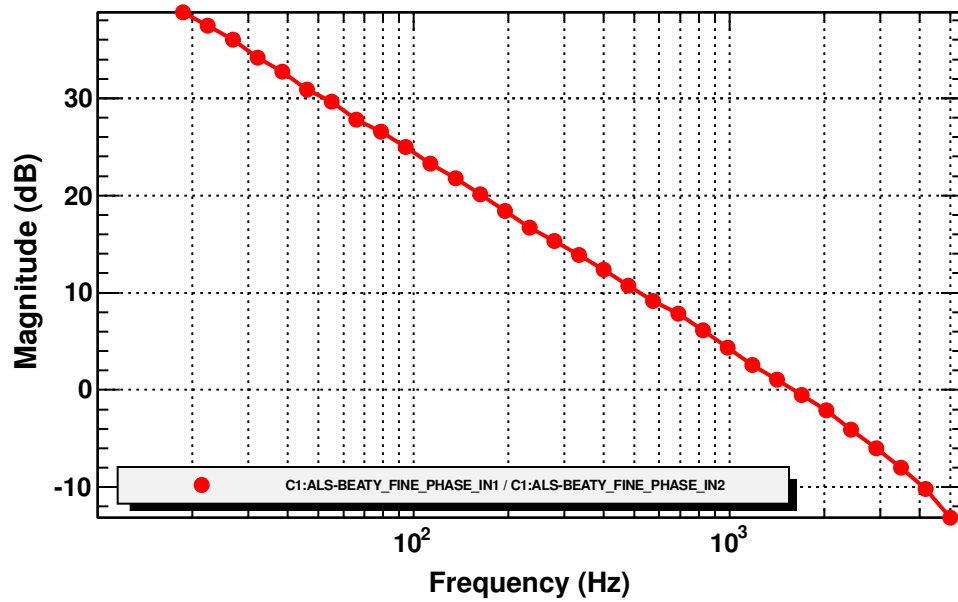

Transfer function

T0=27/09/2013 22:26:45.020019 Avg=10

Coherence function

T0=27/09/2013 22:26:45.020019 Avg=10

Transfer function

T0=27/09/2013 22:26:45.020019 Avg=10

Transfer function

T0=27/09/2013 22:26:45.020019 Avg=10