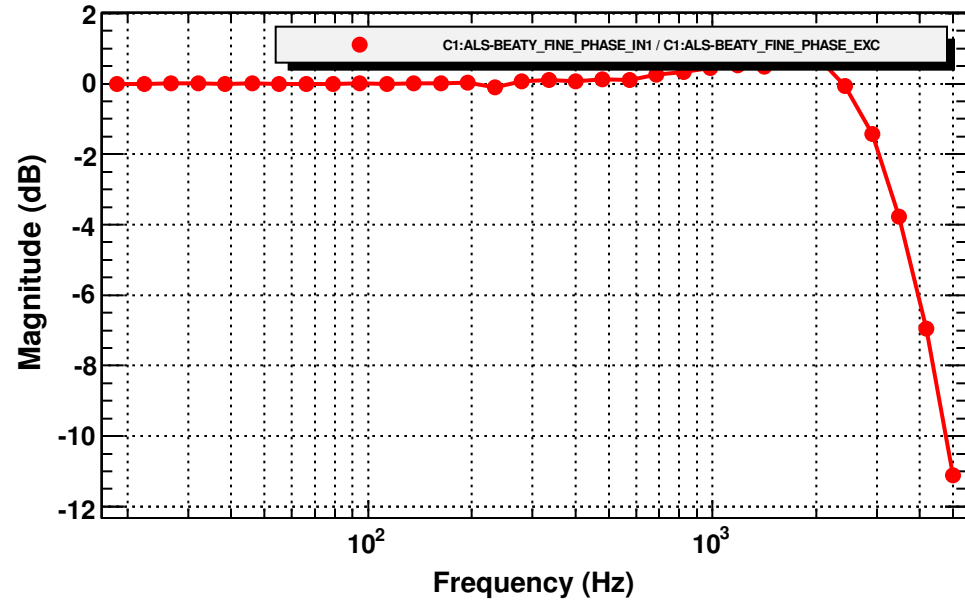

Transfer function

T0=27/09/2013 22:26:45.020019 Avg=10

Coherence function

T0=27/09/2013 22:26:45.020019 Avg=10

Transfer function

T0=27/09/2013 22:26:45.020019 Avg=10

Transfer function

T0=27/09/2013 22:26:45.020019 Avg=10