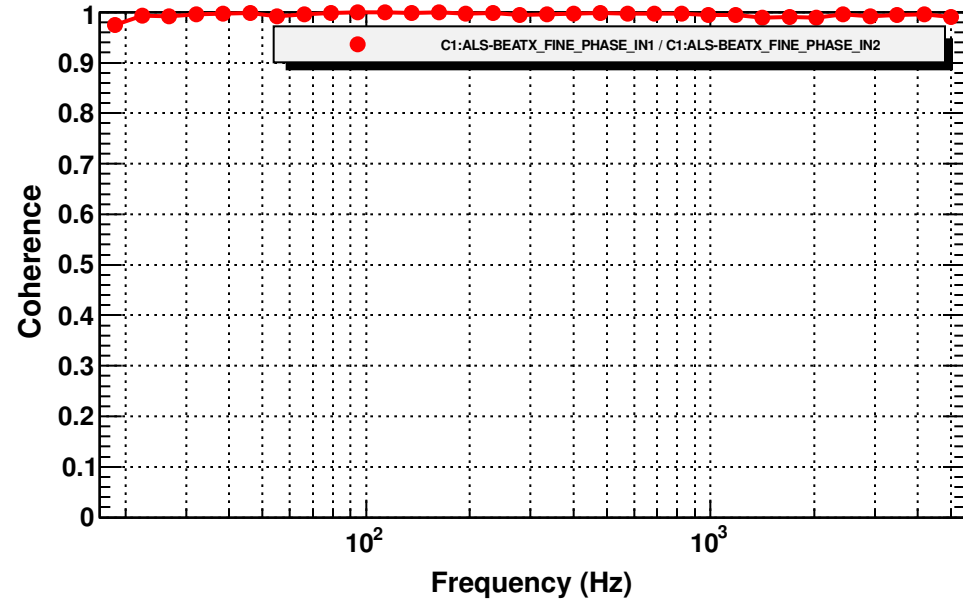

Transfer function

T0=27/09/2013 22:07:28.020019 Avg=10

Coherence function

T0=27/09/2013 22:07:28.020019 Avg=10

Transfer function

T0=27/09/2013 22:07:28.020019 Avg=10

Transfer function

T0=27/09/2013 22:07:28.020019 Avg=10