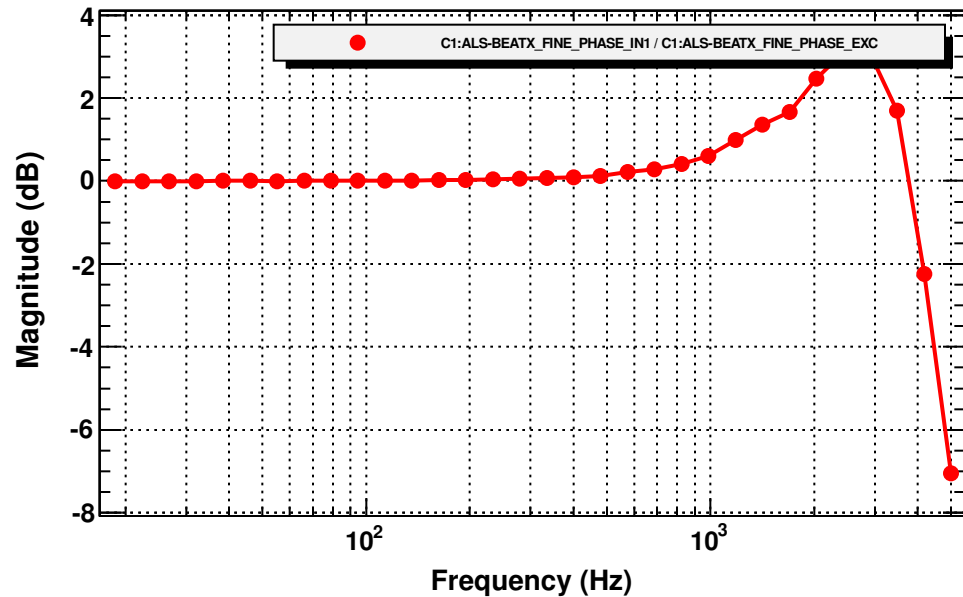

Transfer function

T0=27/09/2013 22:07:28.020019 Avg=10

Coherence function

T0=27/09/2013 22:07:28.020019 Avg=10

Transfer function

T0=27/09/2013 22:07:28.020019 Avg=10

Transfer function

T0=27/09/2013 22:07:28.020019 Avg=10