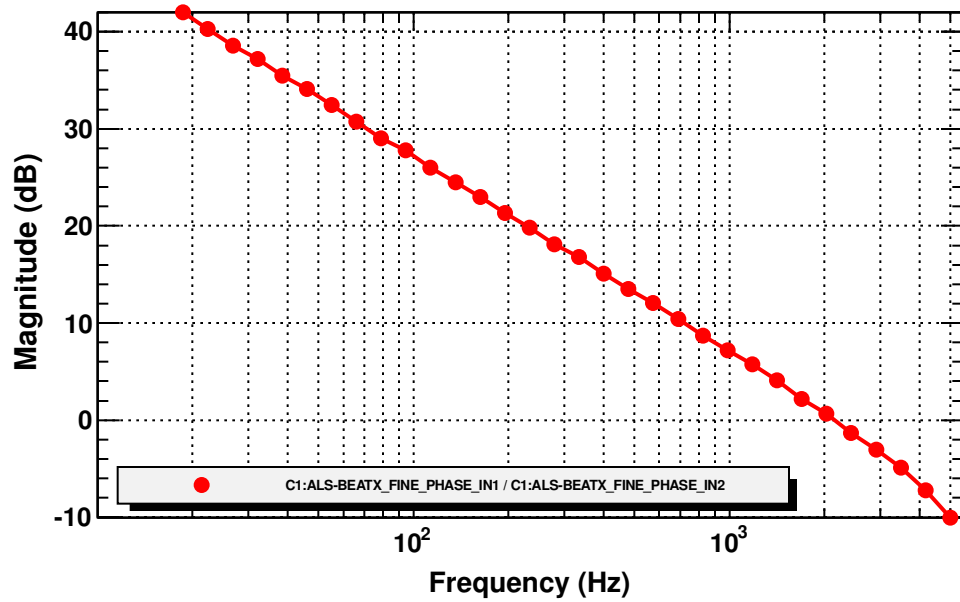

Transfer function

T0=27/09/2013 22:07:28.020019 Avg=10

Coherence function

T0=27/09/2013 22:07:28.020019 Avg=10

Transfer function

T0=27/09/2013 22:07:28.020019 Avg=10

Transfer function

T0=27/09/2013 22:07:28.020019 Avg=10