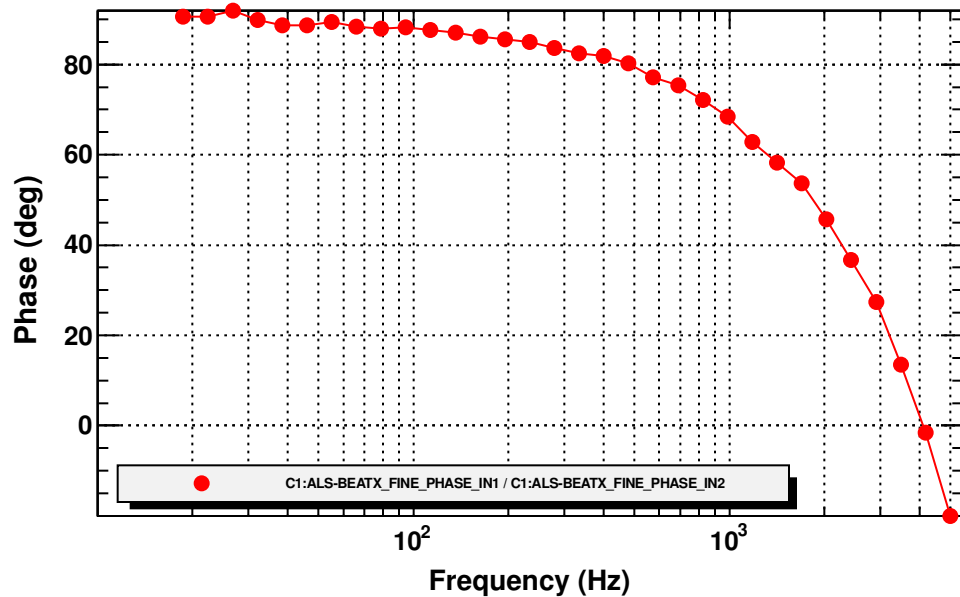

Transfer function

T0=27/09/2013 22:07:28.020019 Avg=10

Coherence function

T0=27/09/2013 22:07:28.020019 Avg=10

Transfer function

T0=27/09/2013 22:07:28.020019 Avg=10

Transfer function

T0=27/09/2013 22:07:28.020019 Avg=10