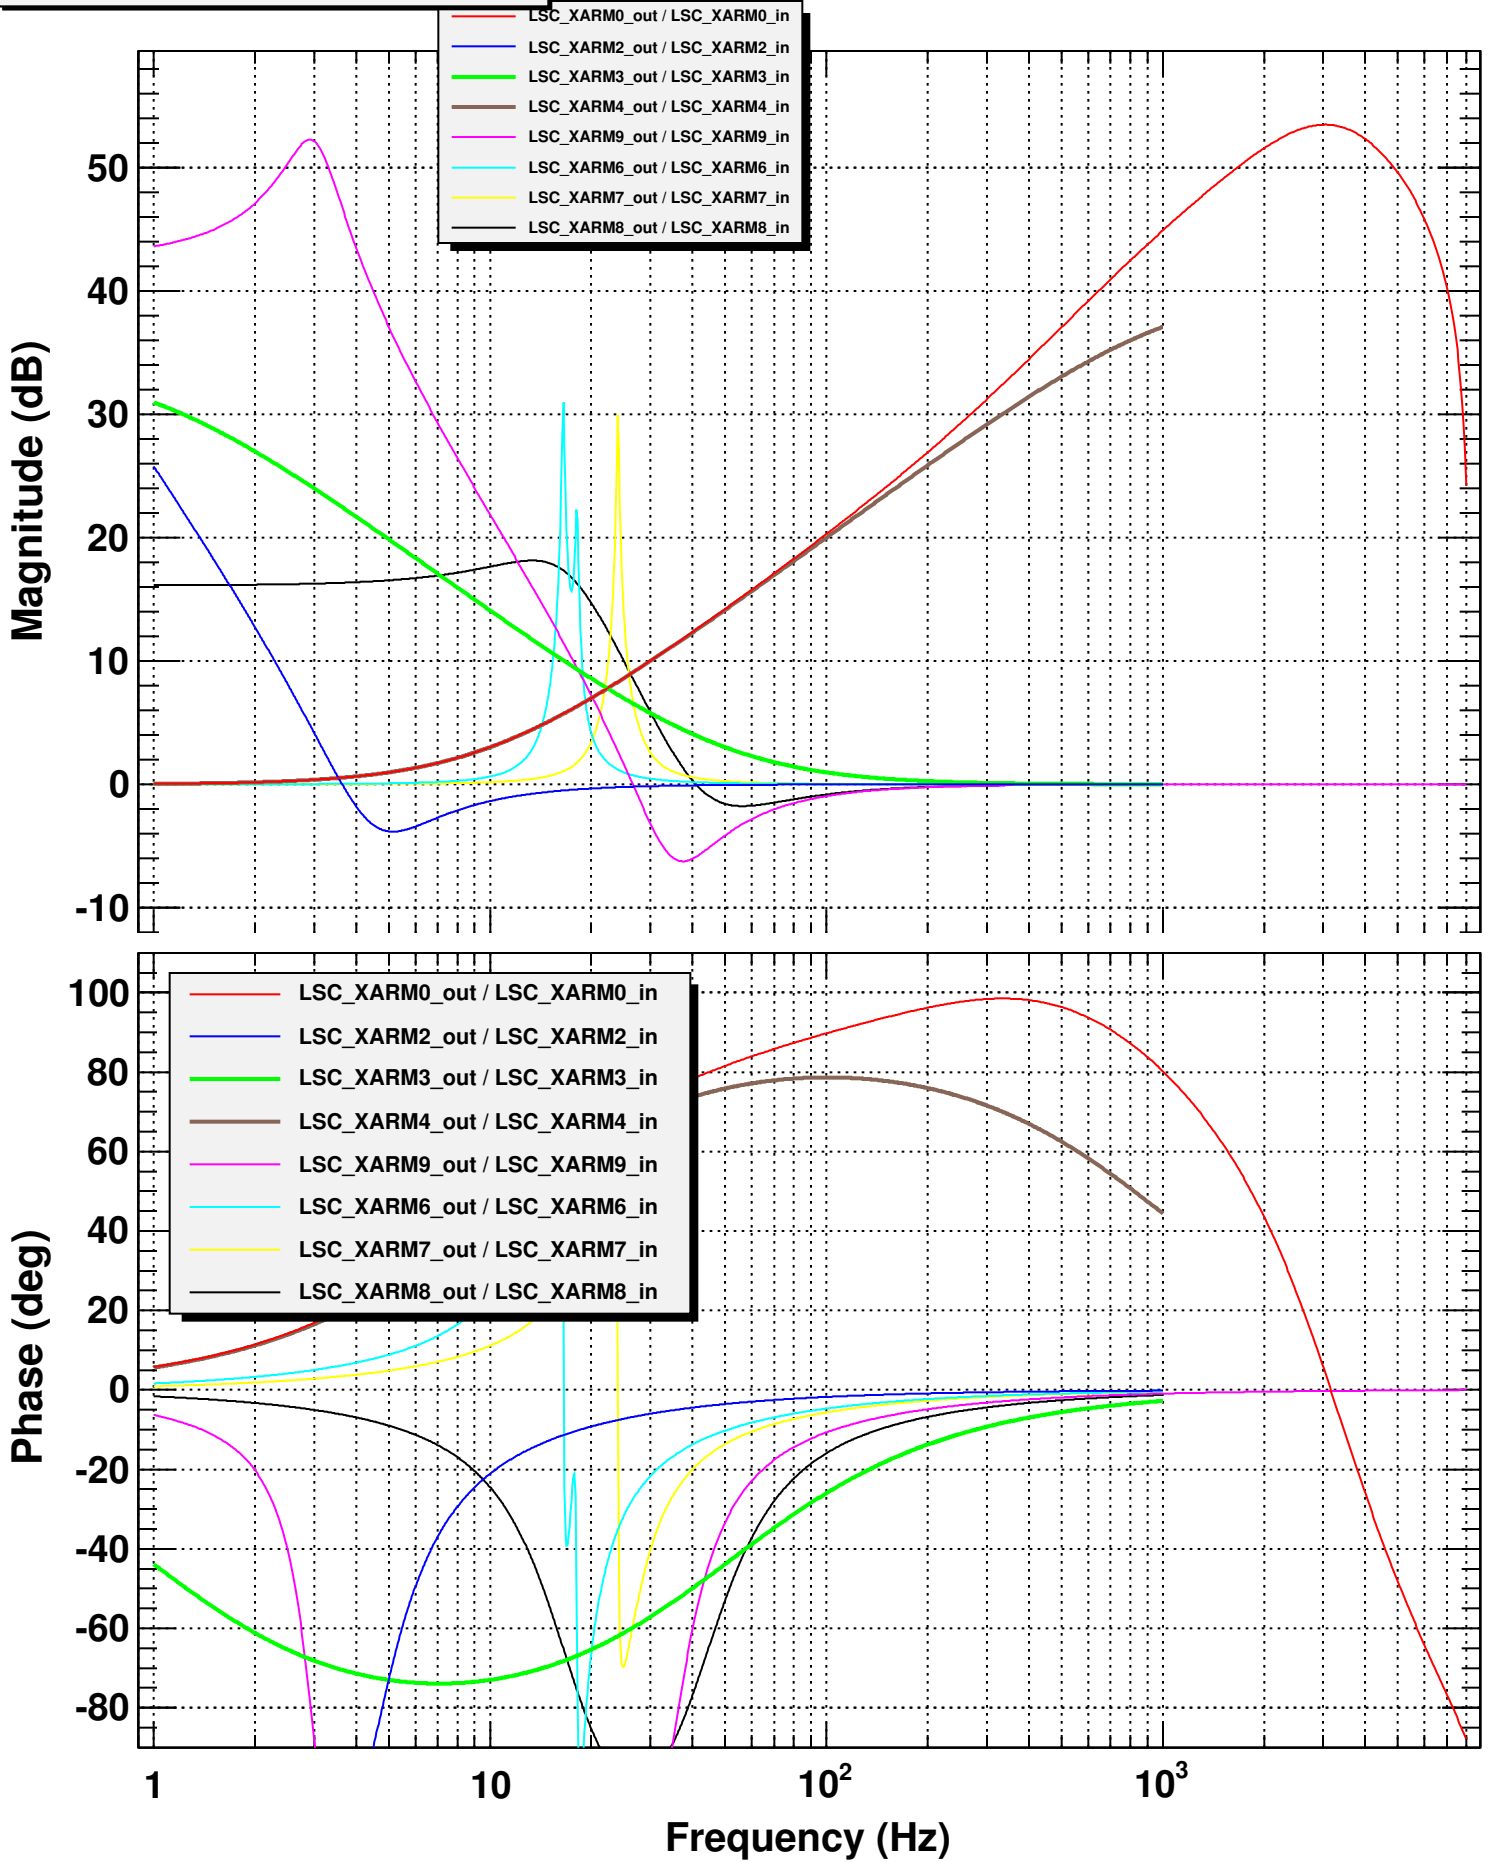

# Bode Plot of LSC Filters

\*T0=27/09/2013 05:22:58

C1LSC.txt