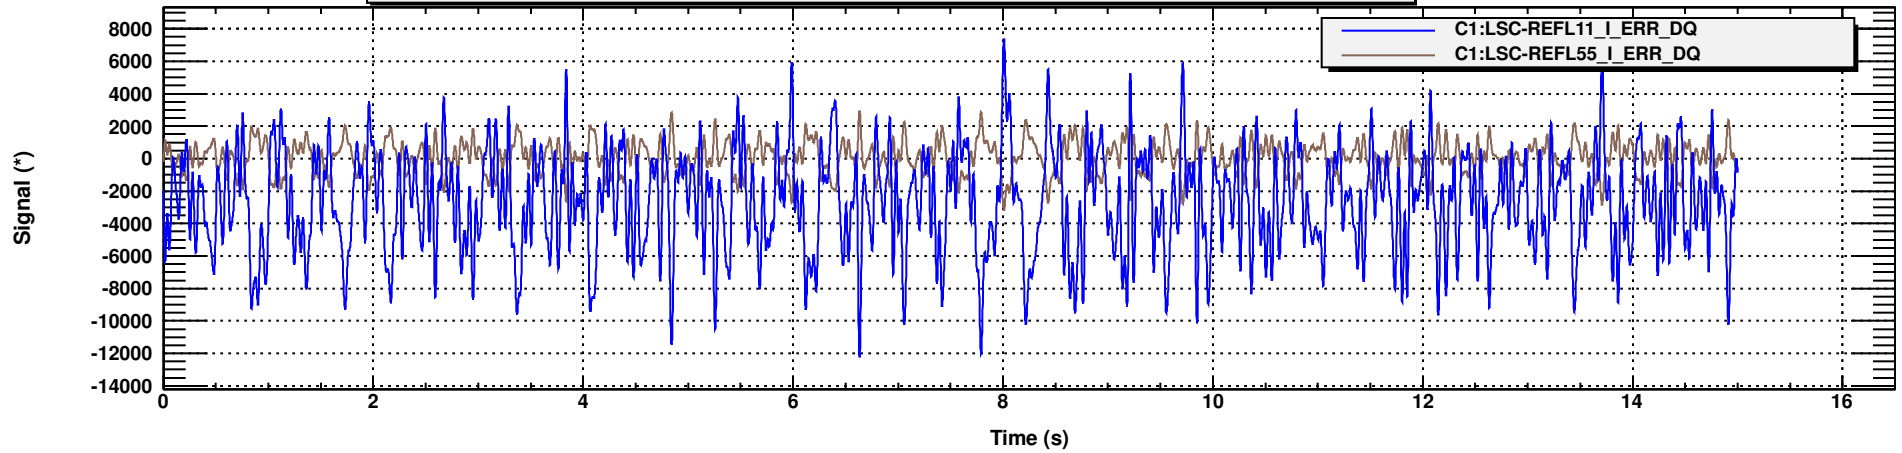

50 x REFL55 vs. REFL11 (PRMI locked on REFL55)

T0=20/08/2013 08:04:02

Avg=1/Bin=24

Time series

T0=20/08/2013 08:04:02

Avg=1/Bin=24