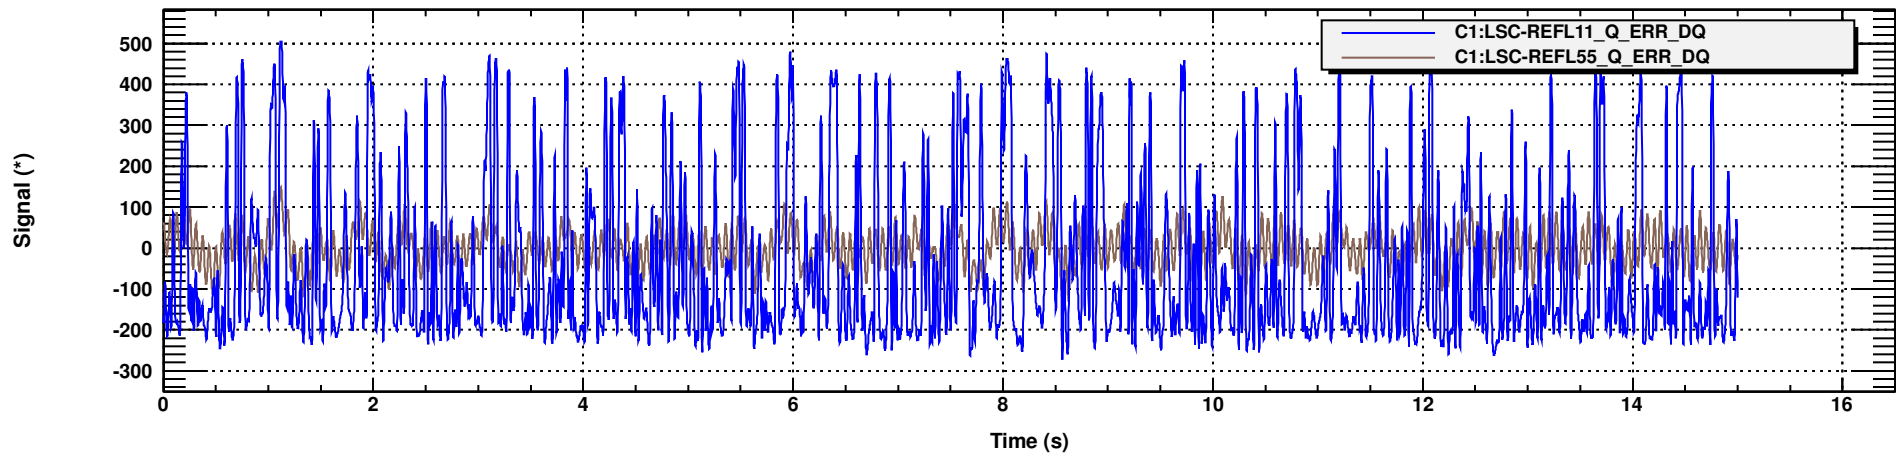

50 x REFL55 vs. REFL11 (PRMI locked on REFL55)

T0=20/08/2013 08:04:02

Avg=1/Bin=24

Time series

T0=20/08/2013 08:04:02

Avg=1/Bin=24