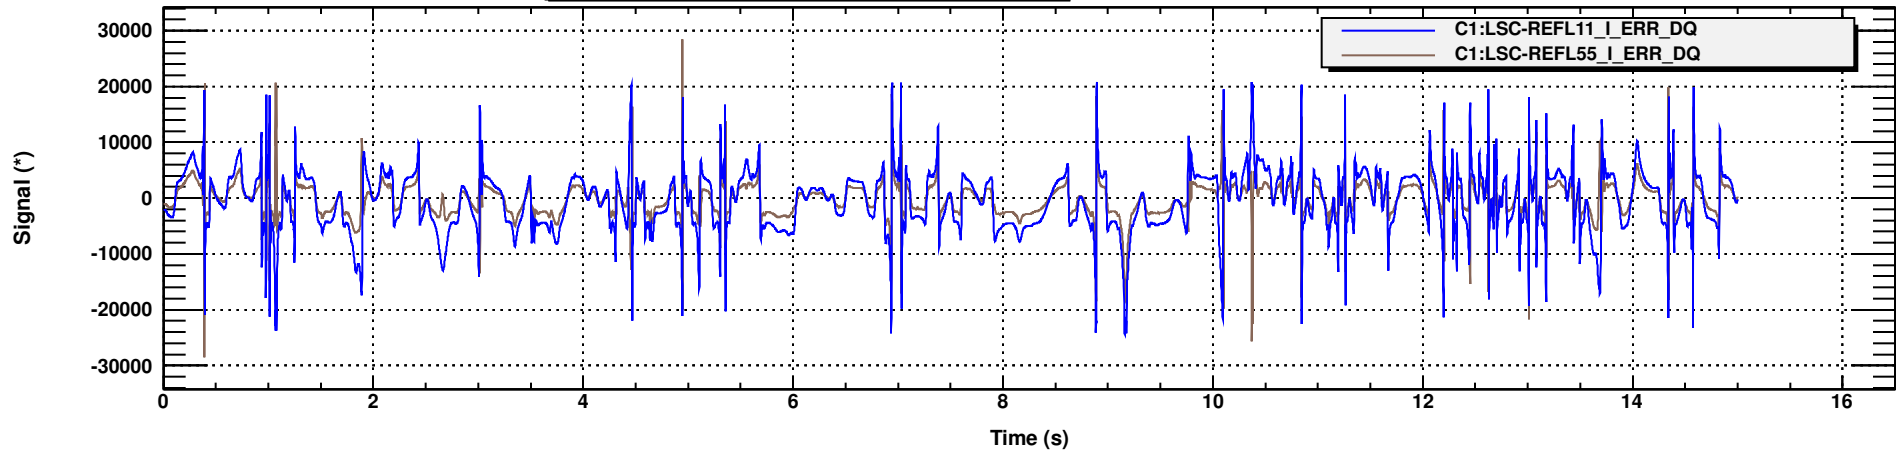

50 x REFL55 vs. REFL11

T0=20/08/2013 06:59:19

Avg=1/Bin=24

Time series

T0=20/08/2013 06:59:19

Avg=1/Bin=24