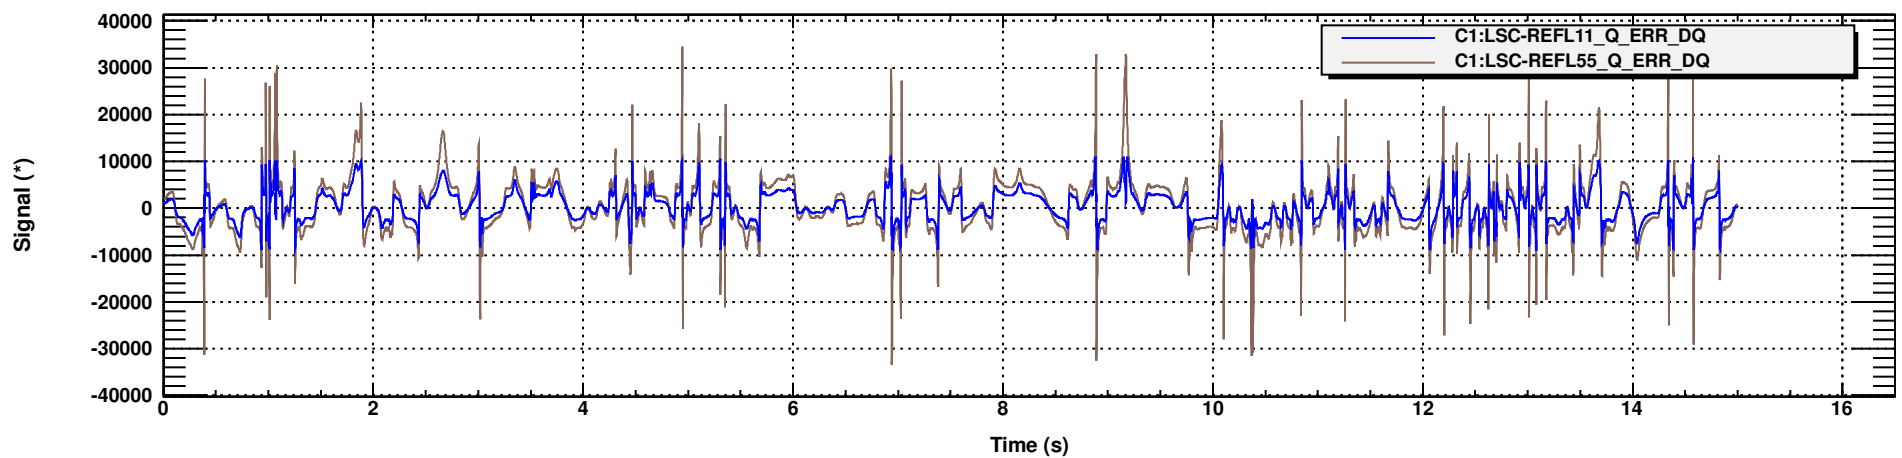

50 x REFL55 vs. REFL11

T0=20/08/2013 06:59:19

Avg=1/Bin=24

Time series

T0=20/08/2013 06:59:19

Avg=1/Bin=24