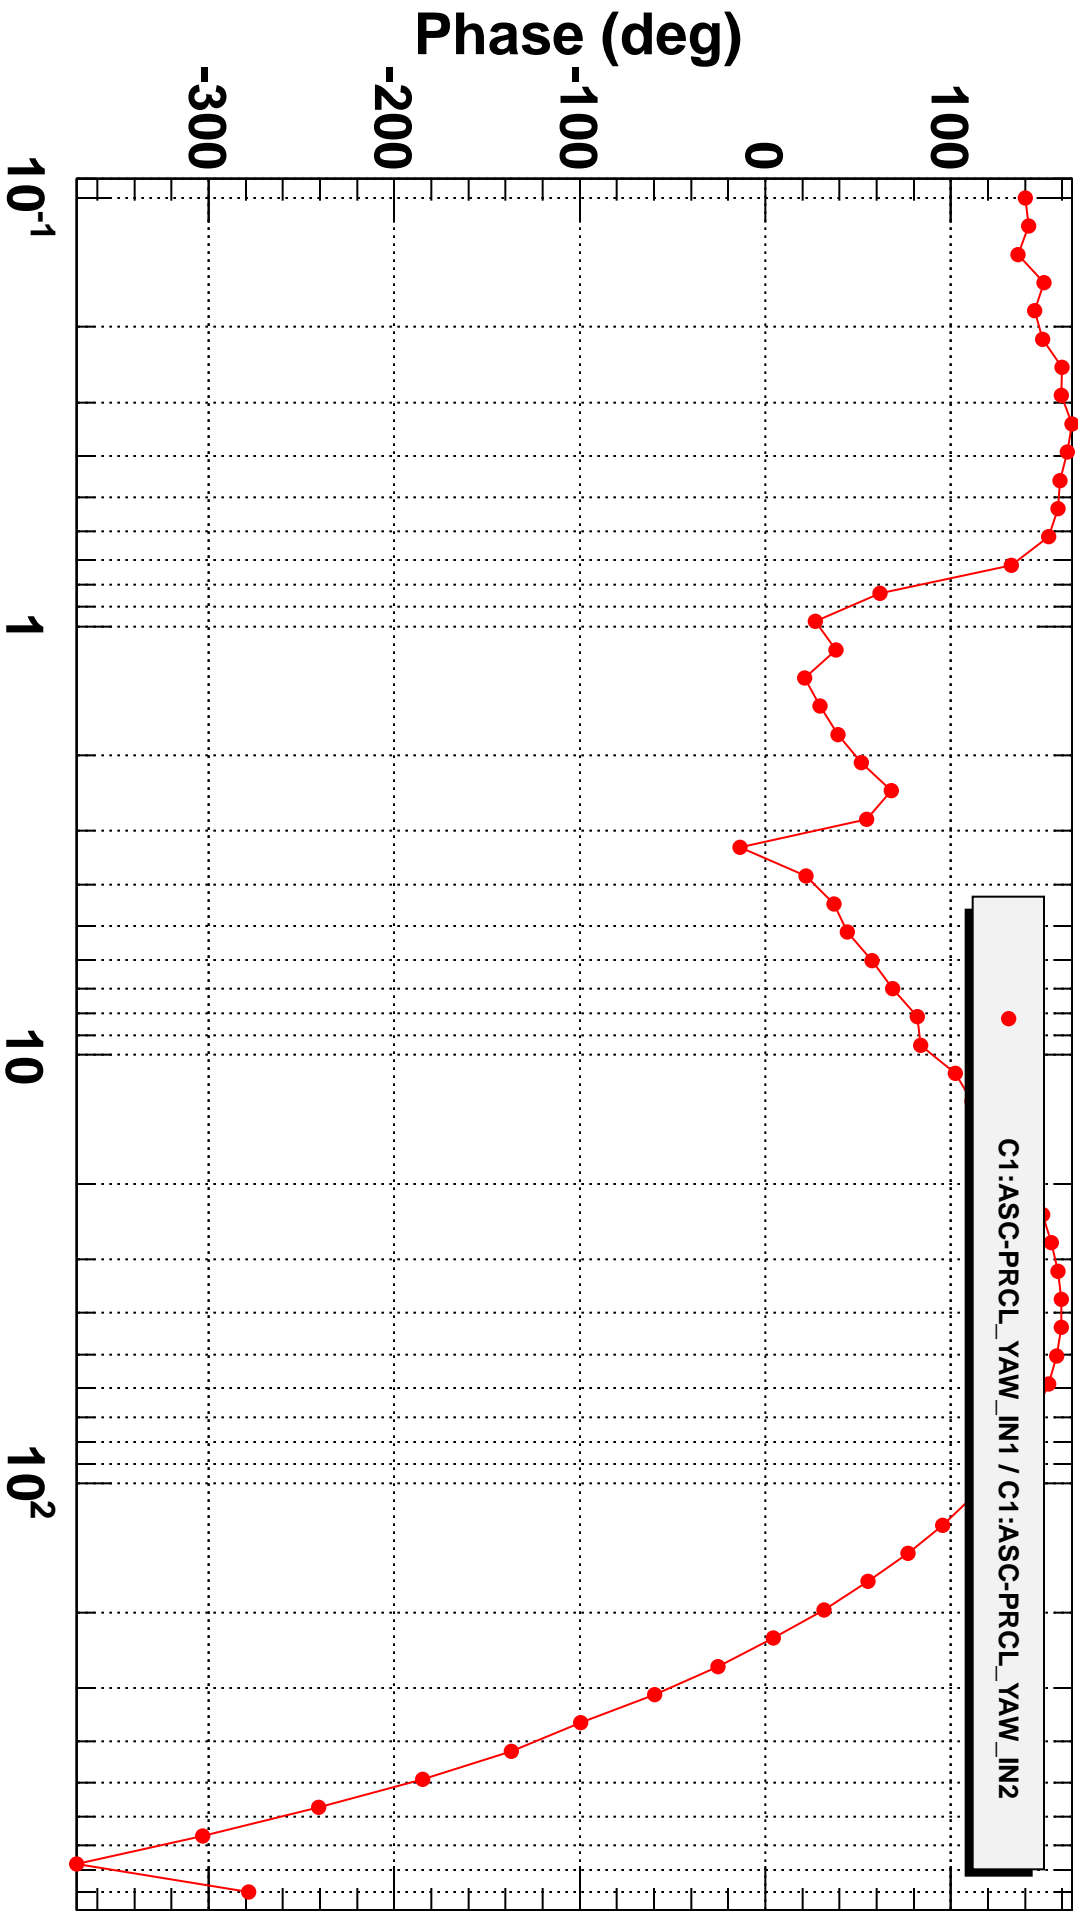

Transfer function

T0=26/06/2013 09:52:00.600097

Avg=3

Frequency (Hz)