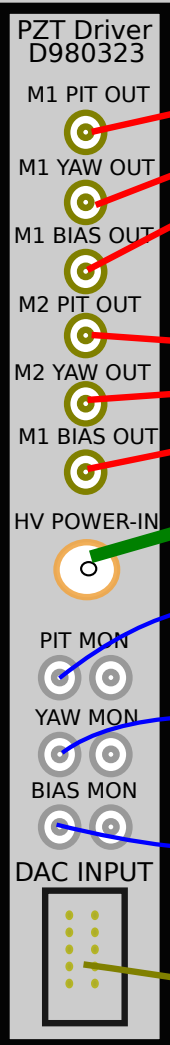

# Y-ENDTABLE

1Y4

RG174 LOW NOISE  
SMB-MALE TO LEMO  
FEMALE CABLES

RG174 LOW NOISE  
SMA-MALE TO POWER SUPPLY CABLE

Lemo-to ?  
Connectors

CUSTOM RIBBON