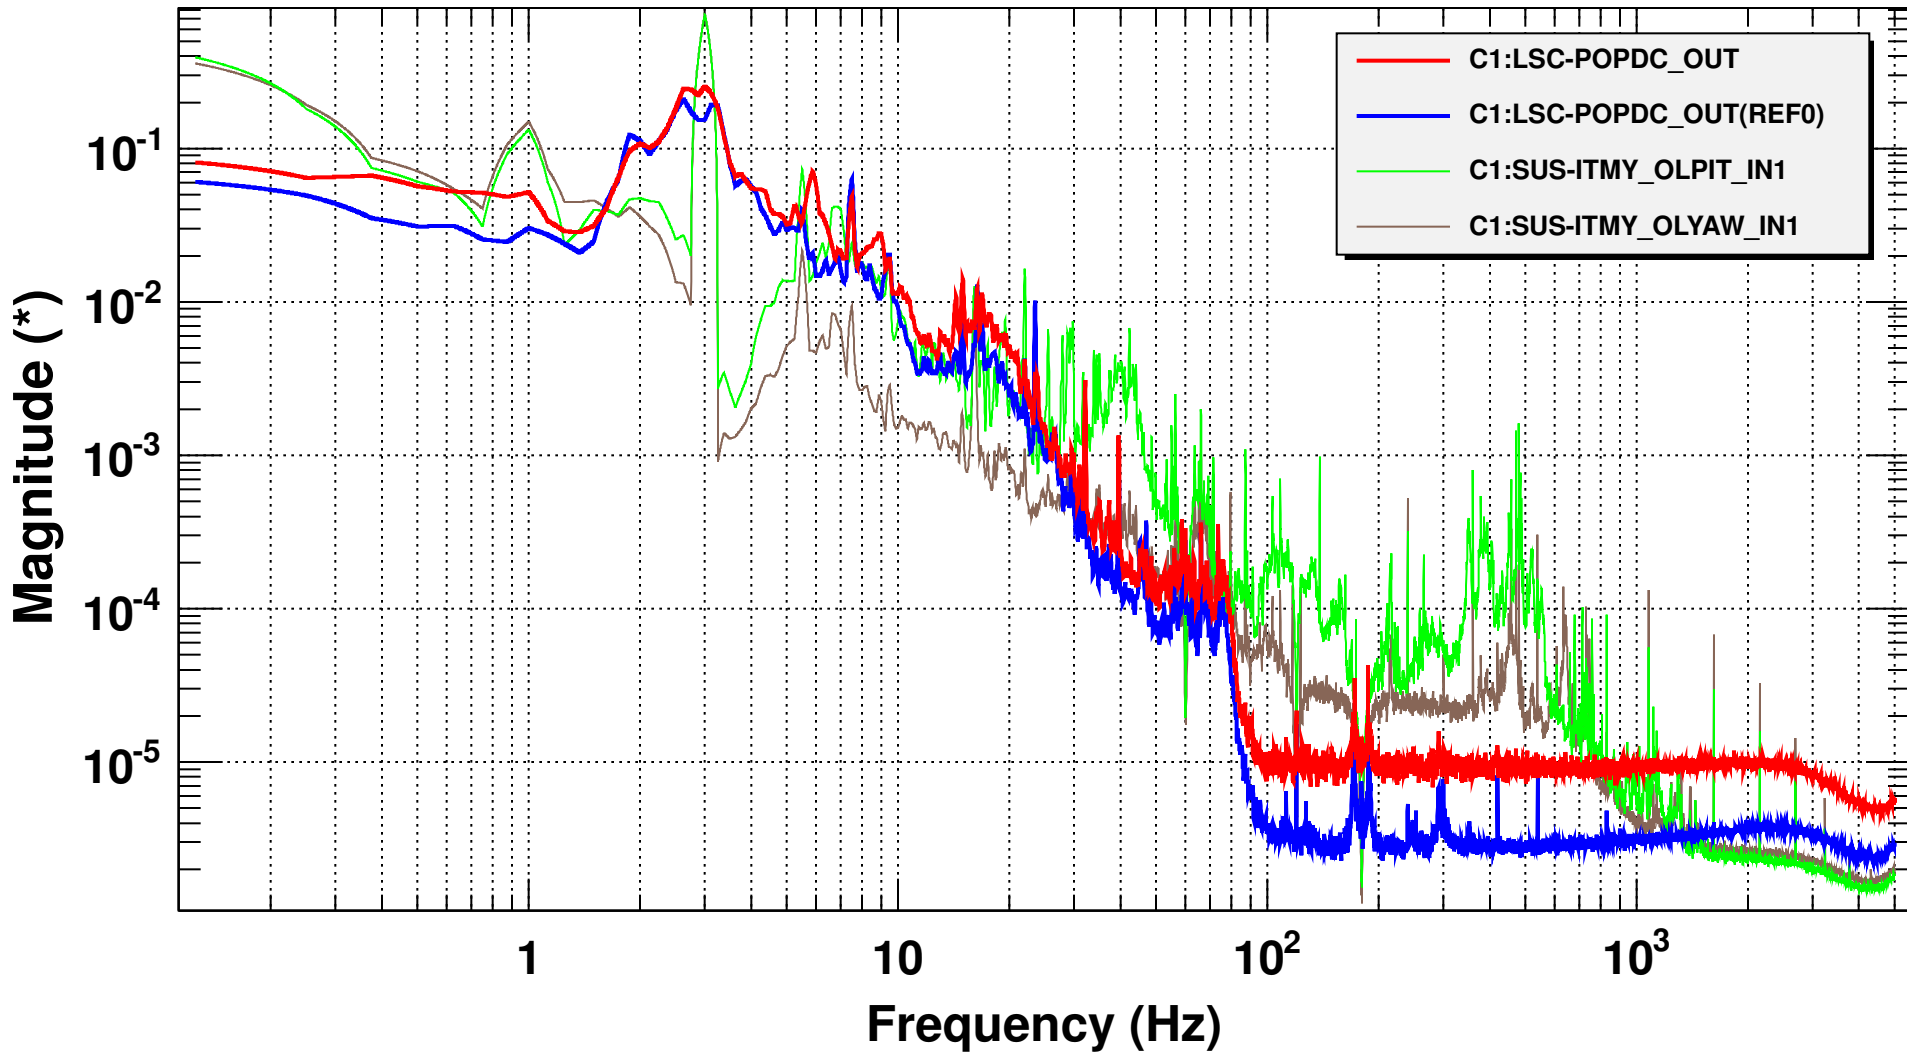

Power spectrum

*T0=12/04/2013 06:34:40

*Avg=21/Bin=4L

BW=0.187493