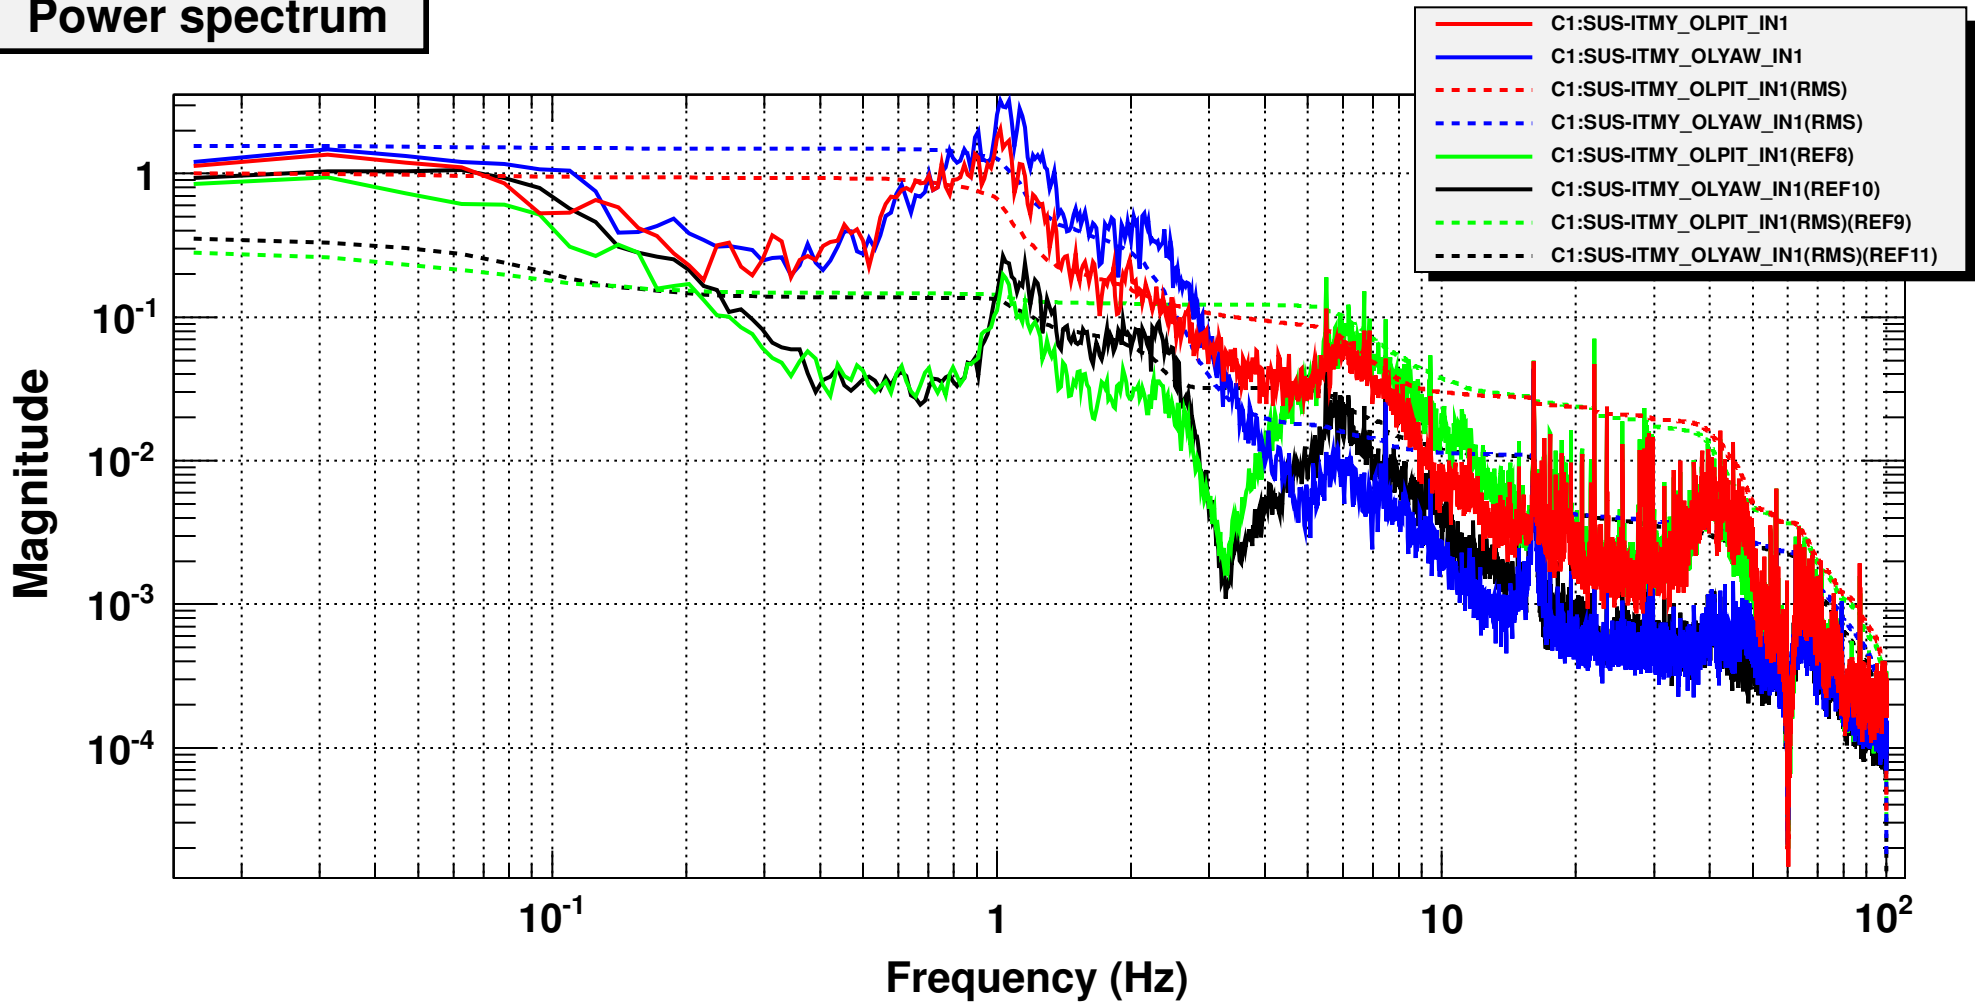

Power spectrum

*T0=10/04/2013 17:54:17

*Avg=8

BW=0.0234374

Power spectrum

*T0=10/04/2013 17:54:17

*Avg=8

BW=0.0234374