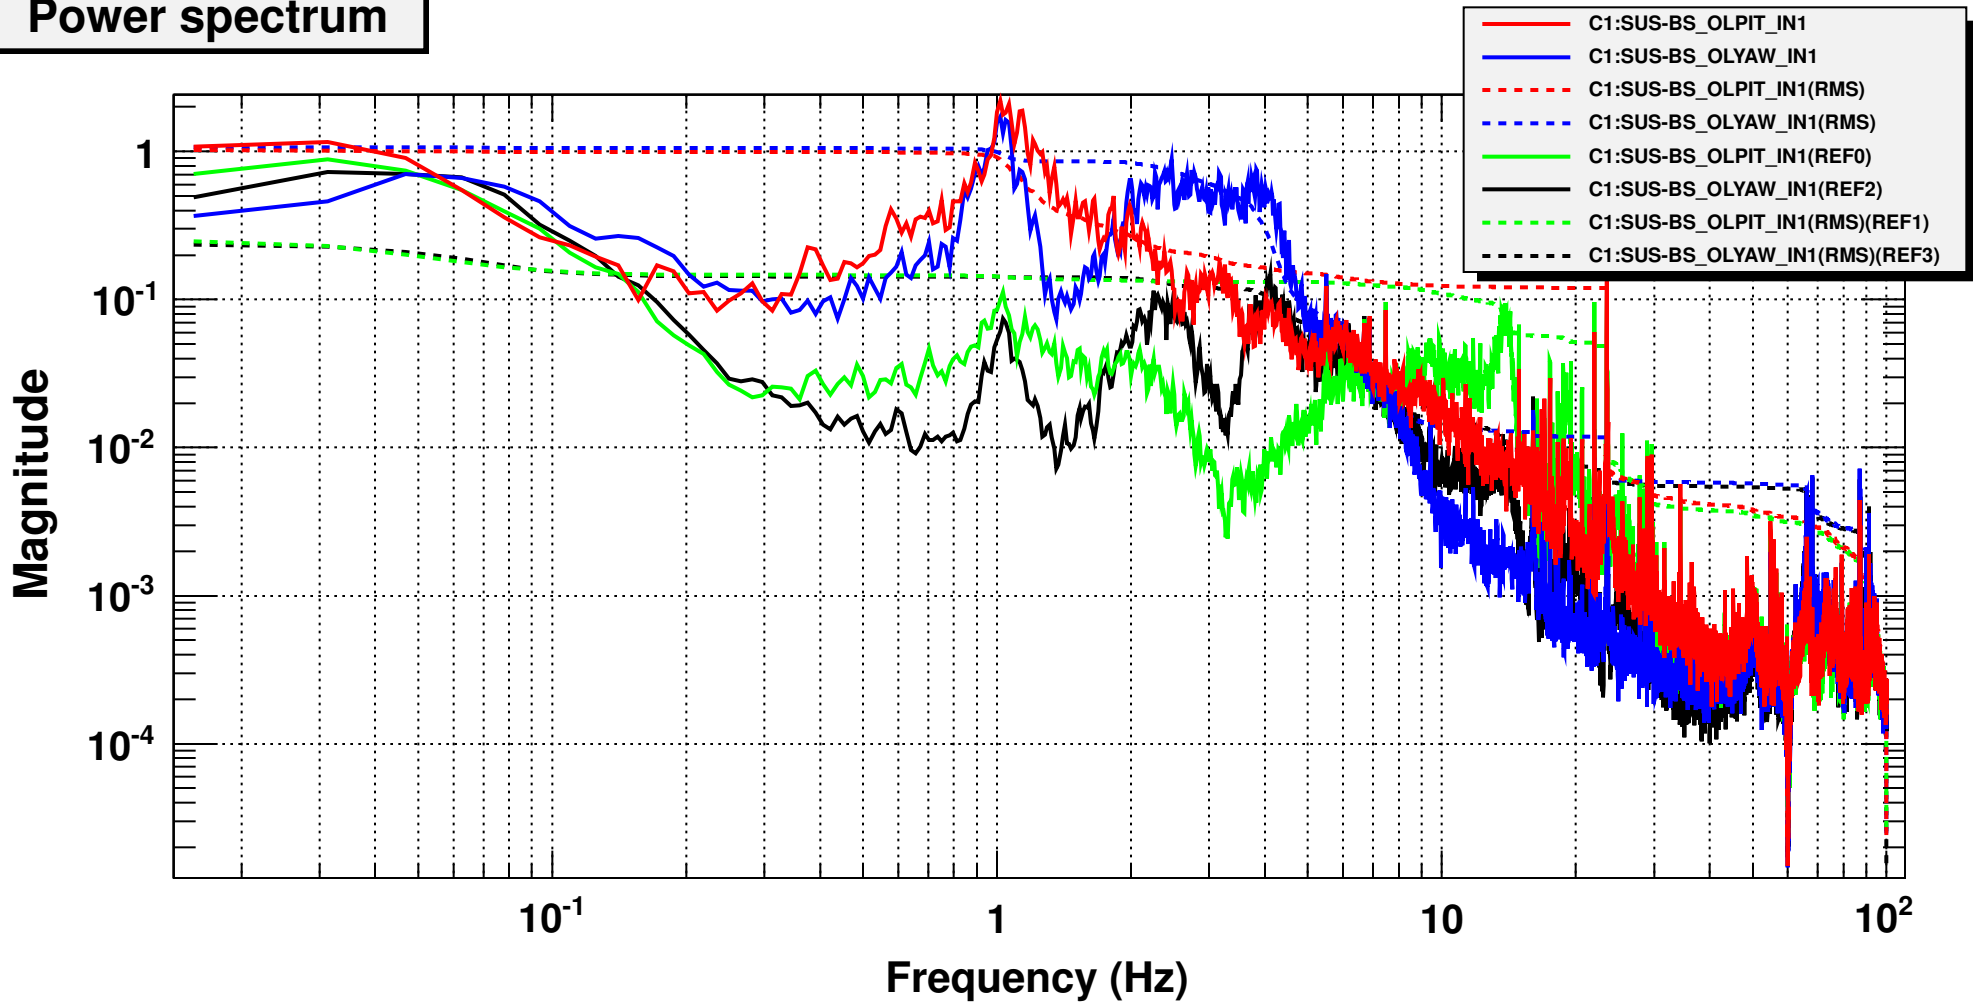

Power spectrum

*T0=10/04/2013 17:54:17

*Avg=8

BW=0.0234374

Power spectrum

*T0=10/04/2013 17:54:17

*Avg=8

BW=0.0234374