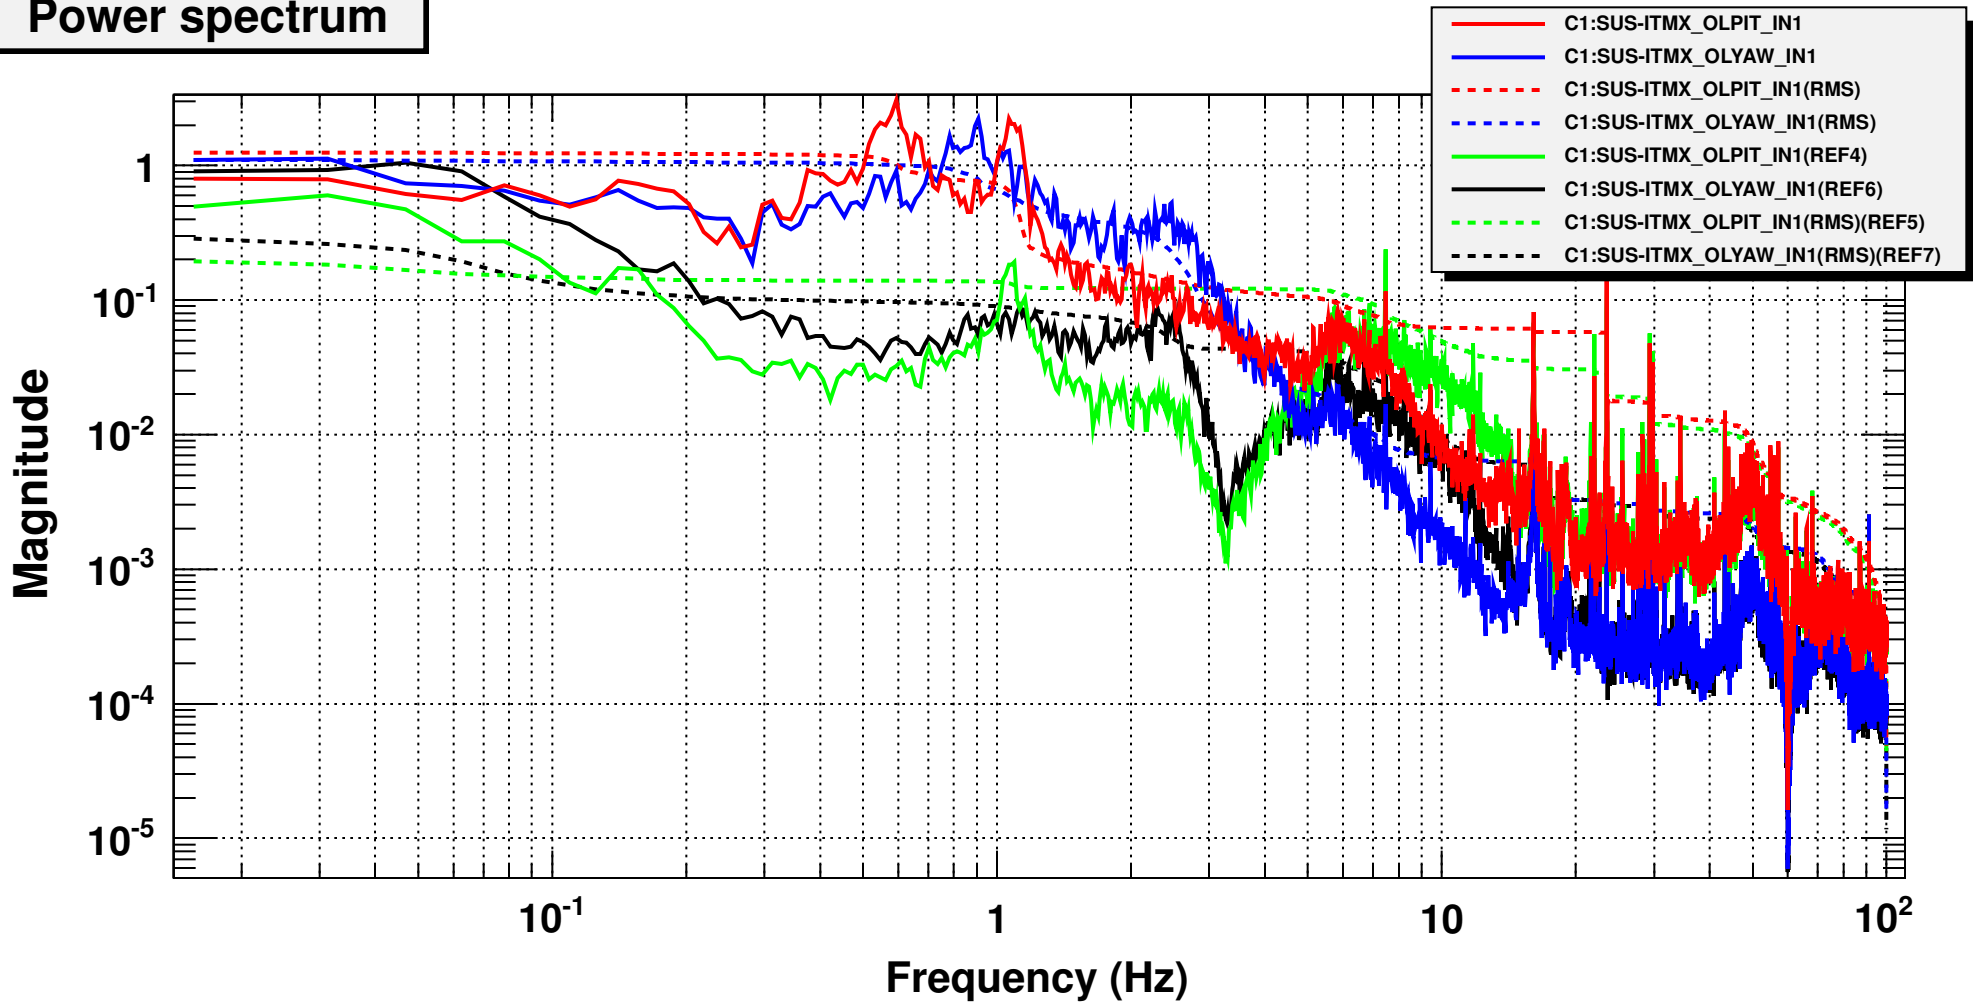

Power spectrum

*T0=10/04/2013 17:54:17

*Avg=8

BW=0.0234374

Power spectrum

*T0=10/04/2013 17:54:17

*Avg=8

BW=0.0234374