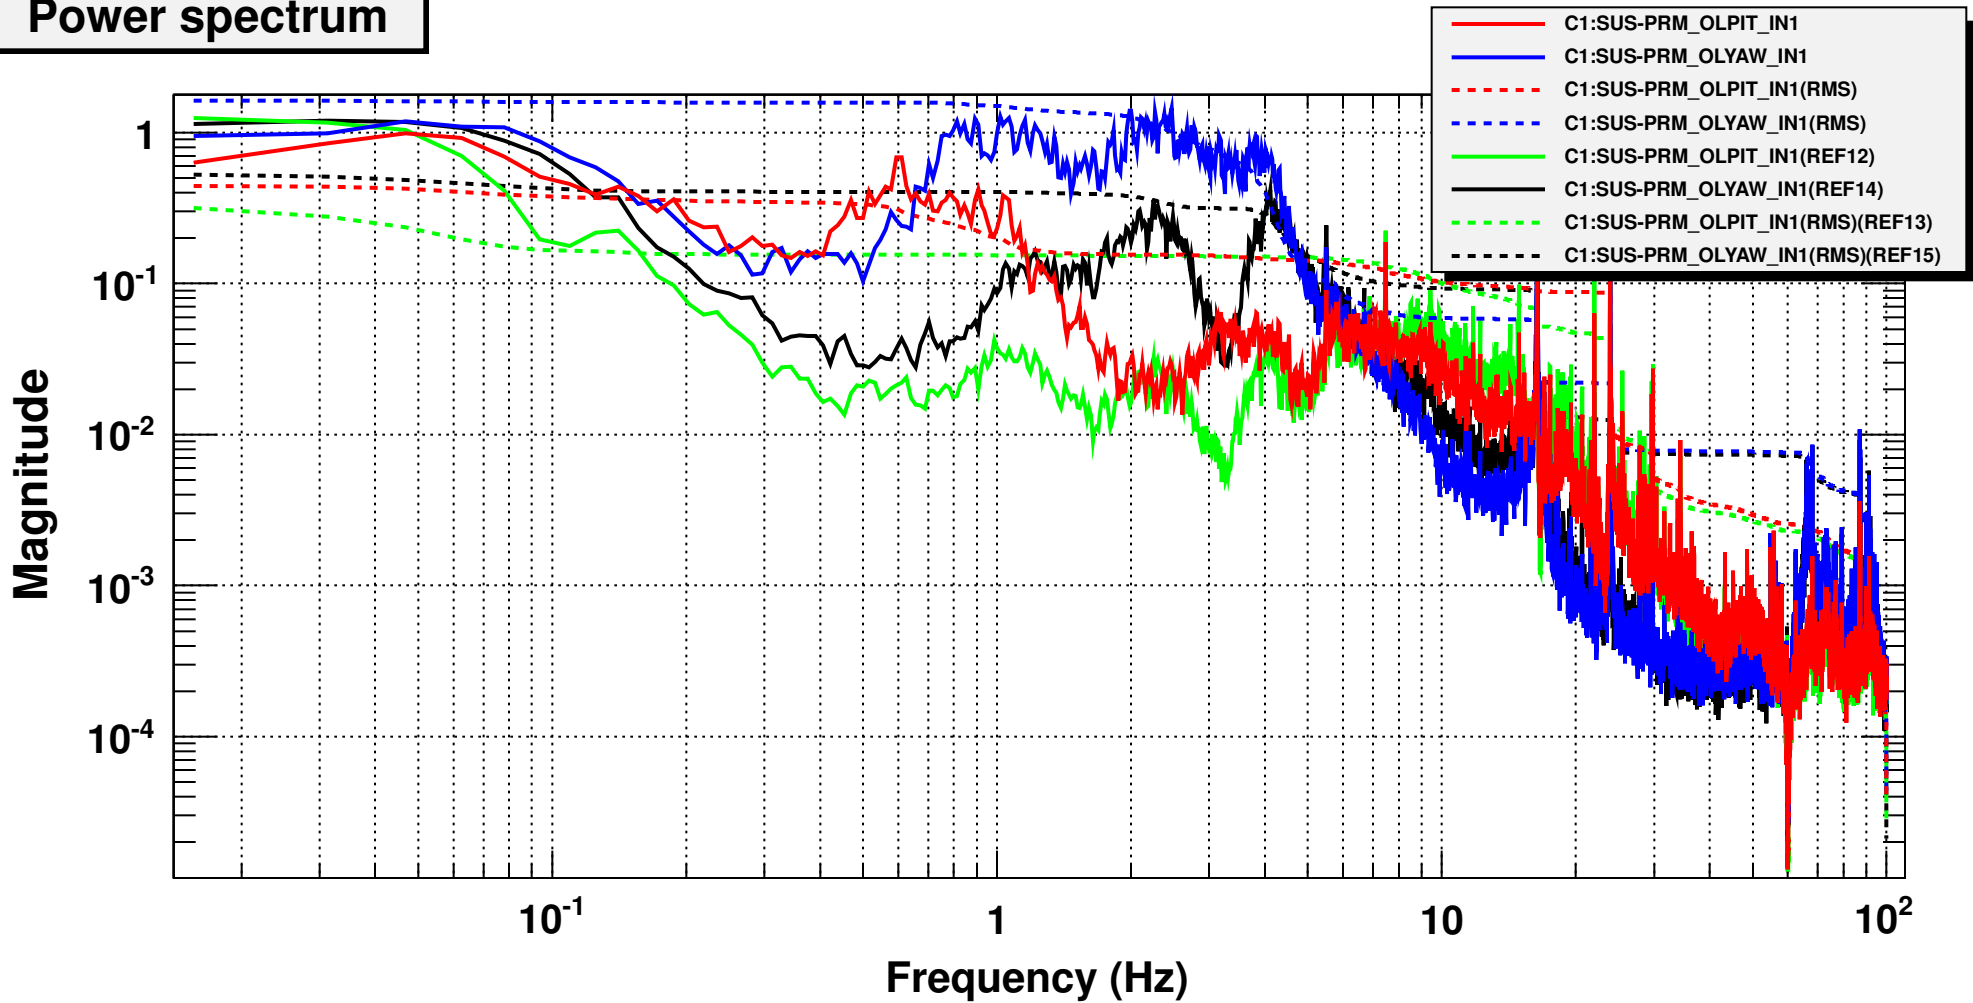

Power spectrum

*T0=10/04/2013 17:54:17

*Avg=8

BW=0.0234374

Power spectrum

*T0=10/04/2013 17:54:17

*Avg=8

BW=0.0234374