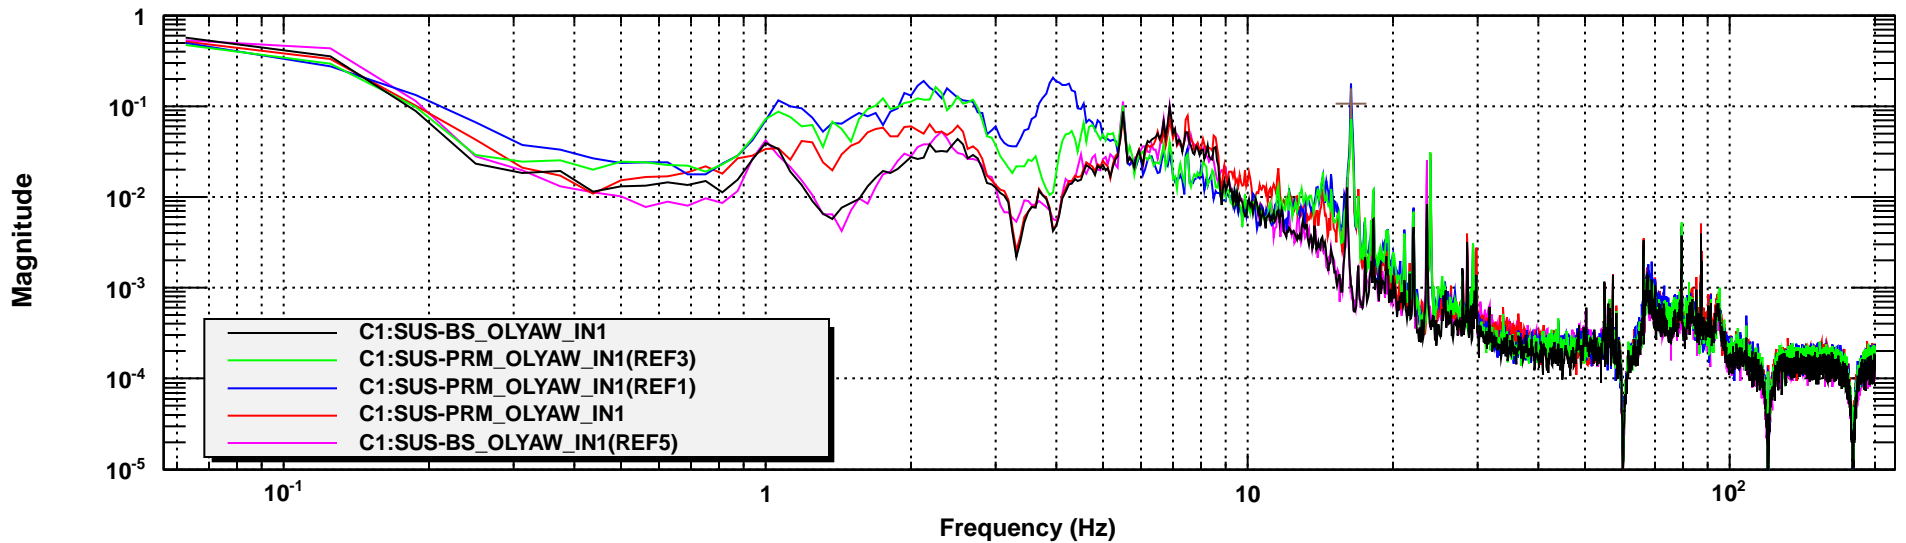

Power spectrum

*T0=03/04/2013 01:11:37

Avg=10

BW=0.0937498

Power spectrum

*T0=03/04/2013 01:11:37

Avg=10

BW=0.0937498