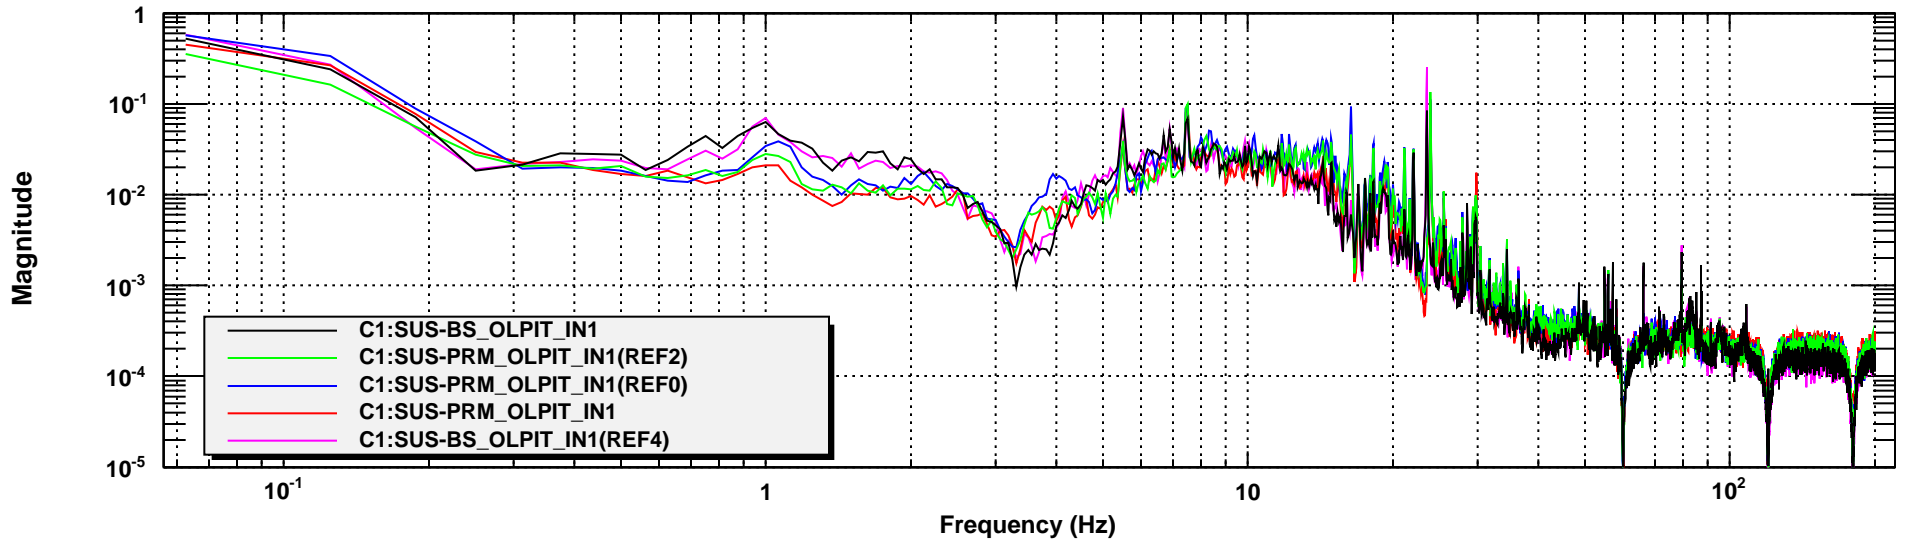

Power spectrum

*T0=03/04/2013 01:11:37

Avg=10

BW=0.0937498

Power spectrum

*T0=03/04/2013 01:11:37

Avg=10

BW=0.0937498