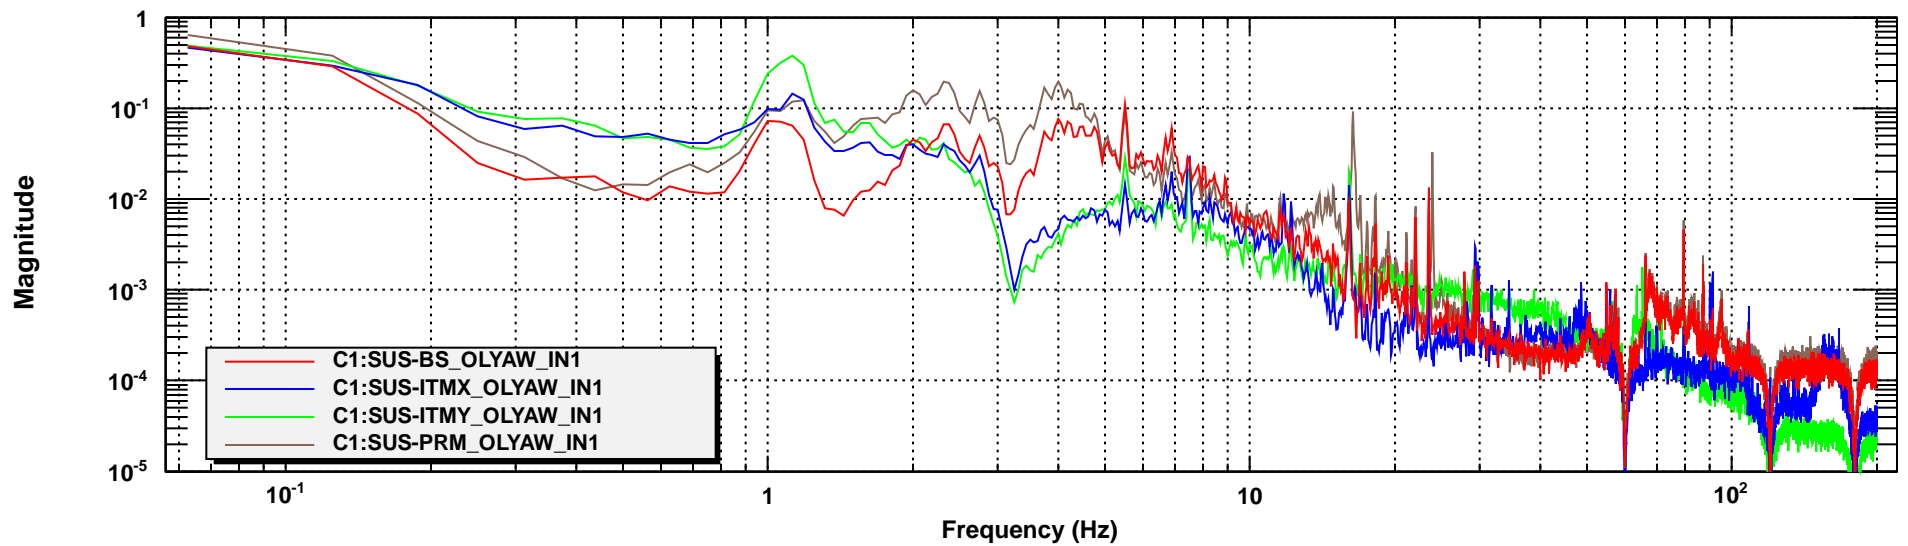

Power spectrum

T0=02/04/2013 23:52:46

Avg=10

BW=0.0937498

Power spectrum

T0=02/04/2013 23:52:46

Avg=10

BW=0.0937498