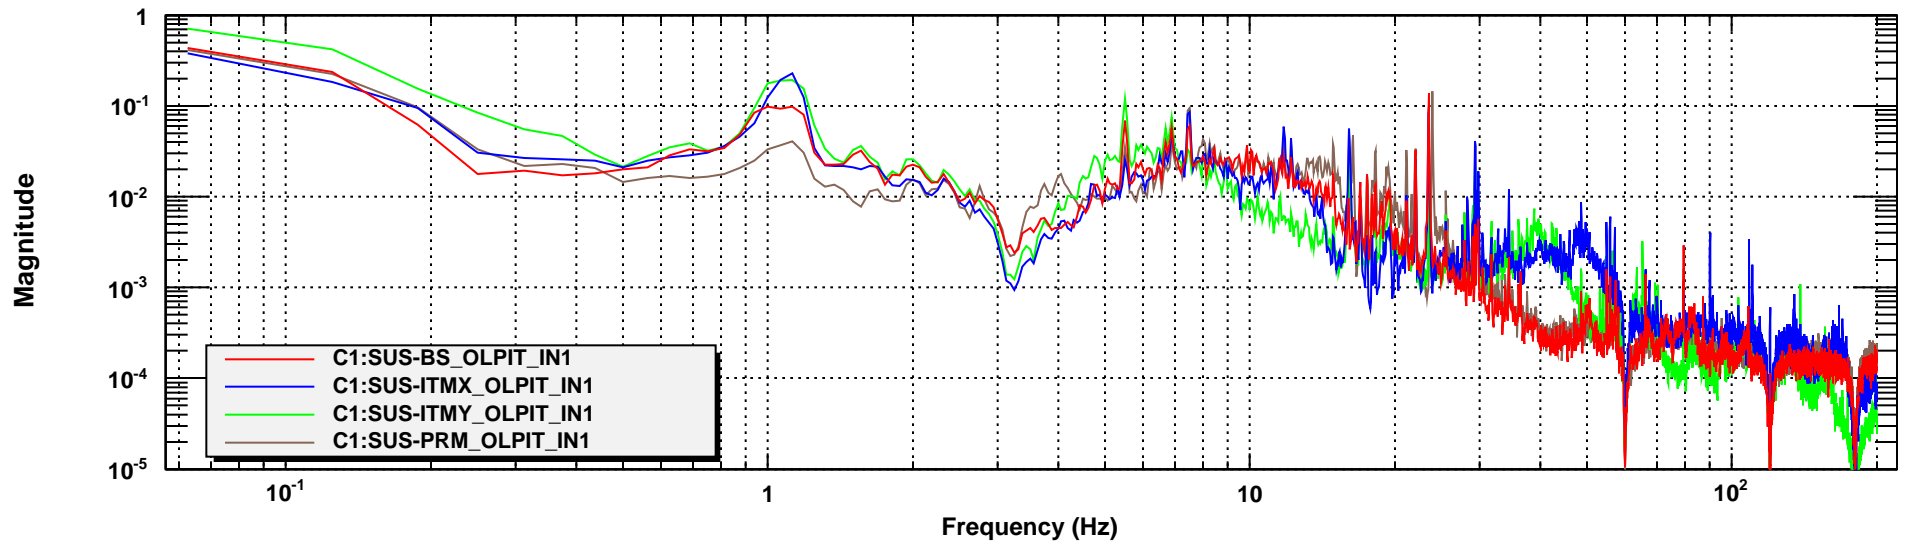

Power spectrum

T0=02/04/2013 23:52:46

Avg=10

BW=0.0937498

Power spectrum

T0=02/04/2013 23:52:46

Avg=10

BW=0.0937498