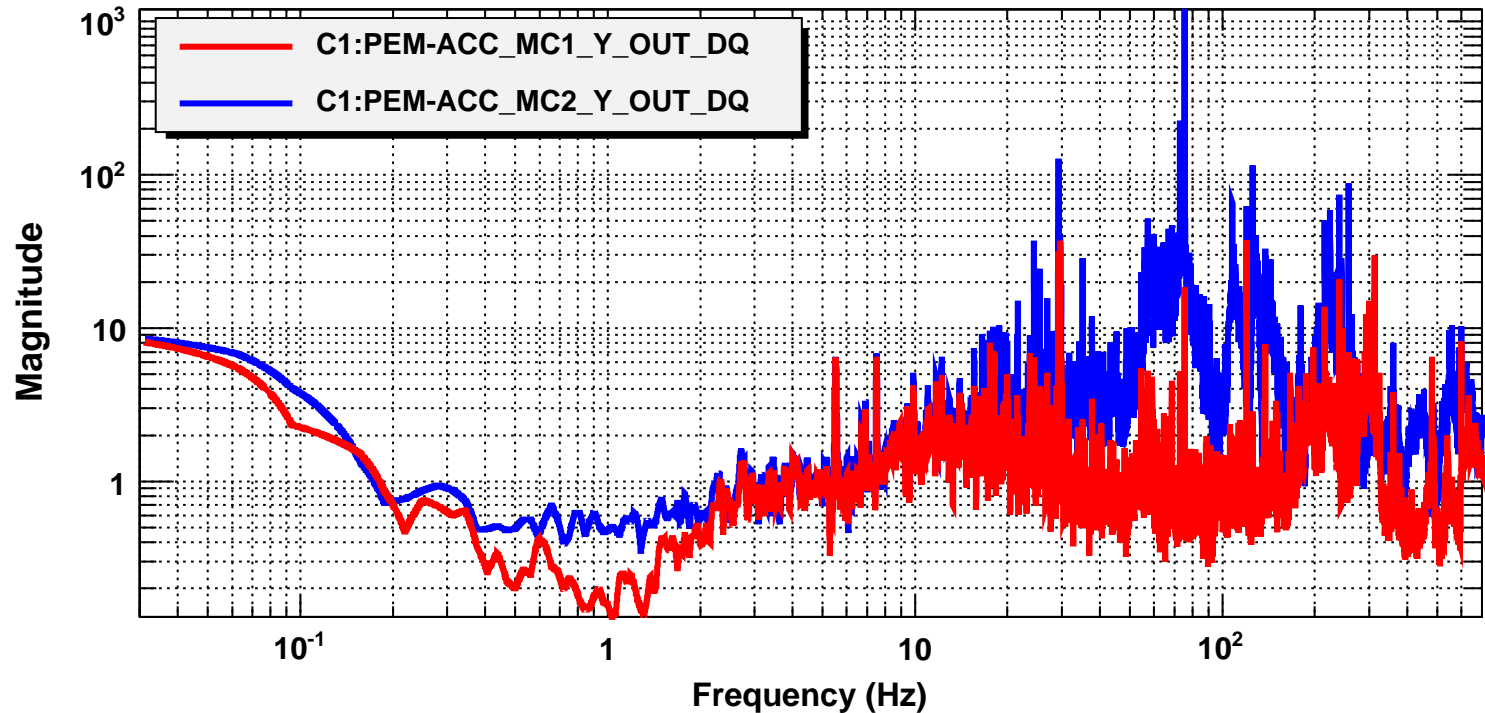

Power spectrum

T0=14/10/2012 23:37:00

Avg=5/Bin=2L

BW=0.0468742

Power spectrum

T0=14/10/2012 23:37:00

Avg=5/Bin=2L

BW=0.0468742

Power spectrum

T0=14/10/2012 23:37:00

Avg=5/Bin=2L

BW=0.0468742

Coherence

T0=14/10/2012 23:37:00

Avg=5/Bin=2L

BW=0.0468742