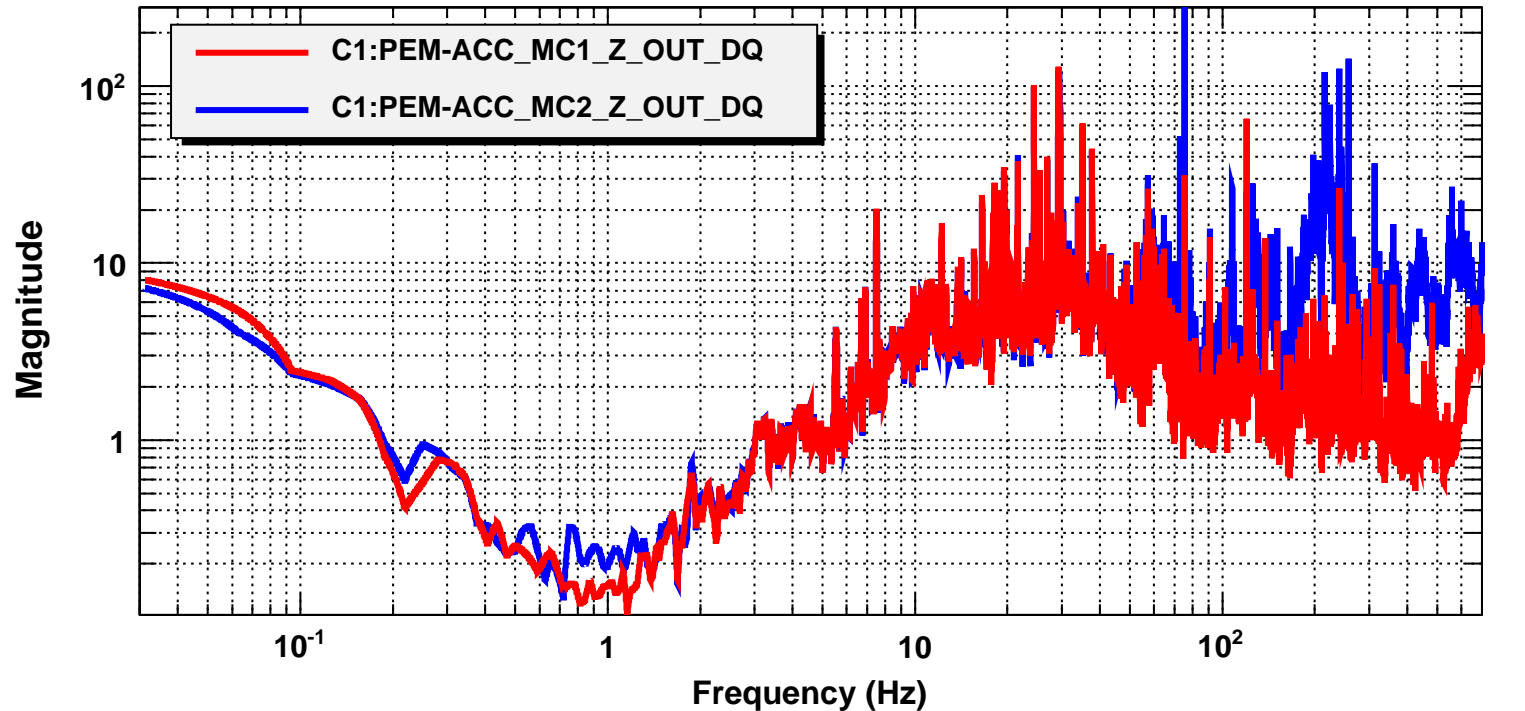

Power spectrum

T0=14/10/2012 23:37:00

Avg=5/Bin=2L

BW=0.0468742

Power spectrum

T0=14/10/2012 23:37:00

Avg=5/Bin=2L

BW=0.0468742

Power spectrum

T0=14/10/2012 23:37:00

Avg=5/Bin=2L

BW=0.0468742

Coherence

T0=14/10/2012 23:37:00

Avg=5/Bin=2L

BW=0.0468742