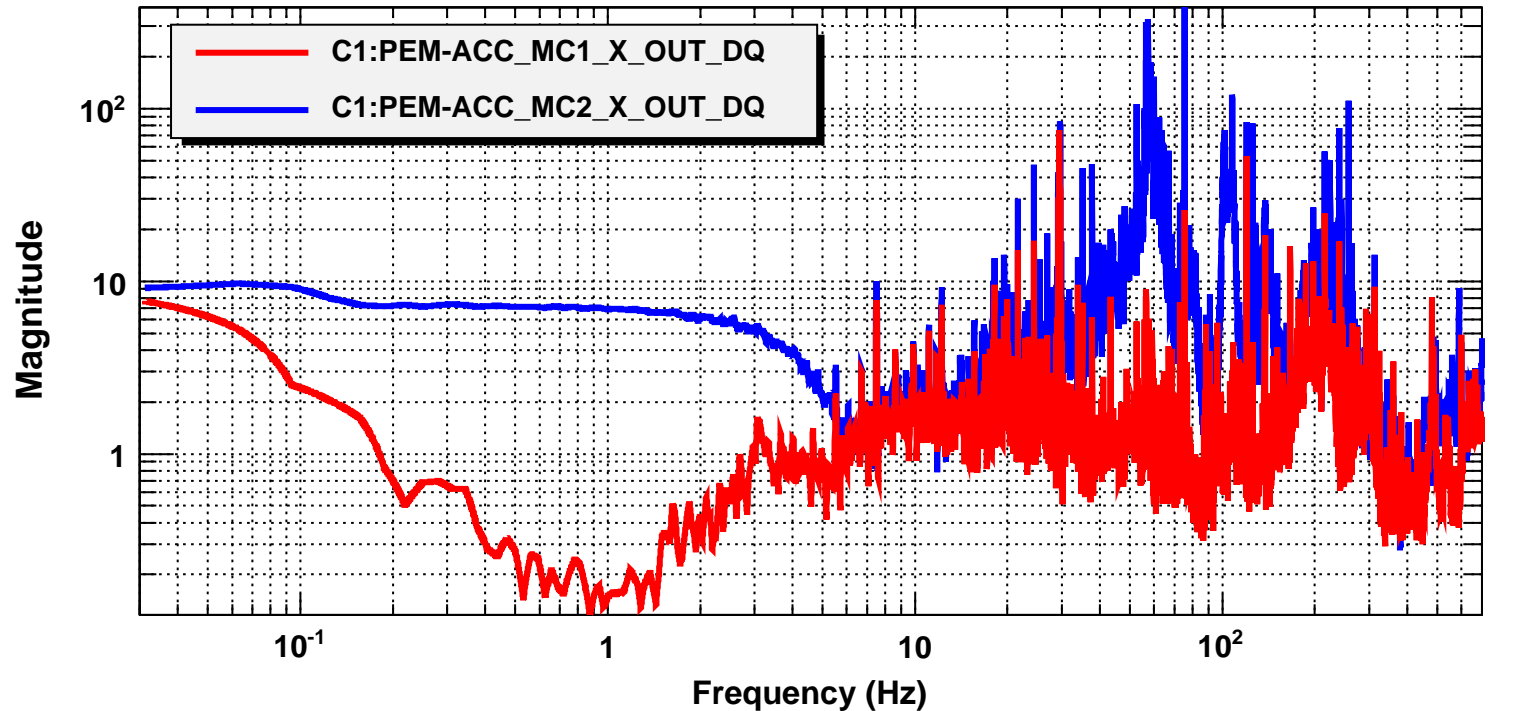

Power spectrum

T0=14/10/2012 23:37:00

Avg=5/Bin=2L

BW=0.0468742

Power spectrum

T0=14/10/2012 23:37:00

Avg=5/Bin=2L

BW=0.0468742

Power spectrum

T0=14/10/2012 23:37:00

Avg=5/Bin=2L

BW=0.0468742

Coherence

T0=14/10/2012 23:37:00

Avg=5/Bin=2L

BW=0.0468742