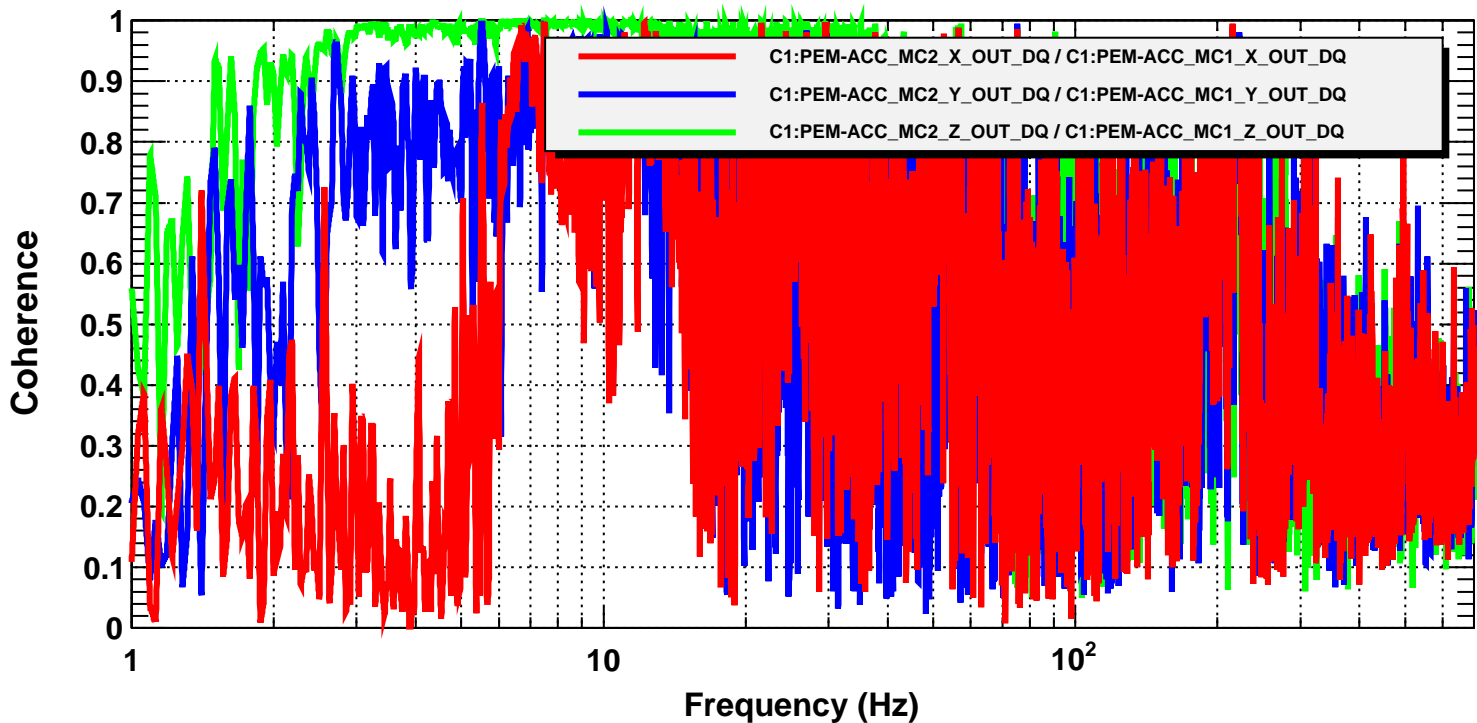

Power spectrum

T0=14/10/2012 23:37:00

Avg=5/Bin=2L

BW=0.0468742

Power spectrum

T0=14/10/2012 23:37:00

Avg=5/Bin=2L

BW=0.0468742

Power spectrum

T0=14/10/2012 23:37:00

Avg=5/Bin=2L

BW=0.0468742

Coherence

T0=14/10/2012 23:37:00

Avg=5/Bin=2L

BW=0.0468742