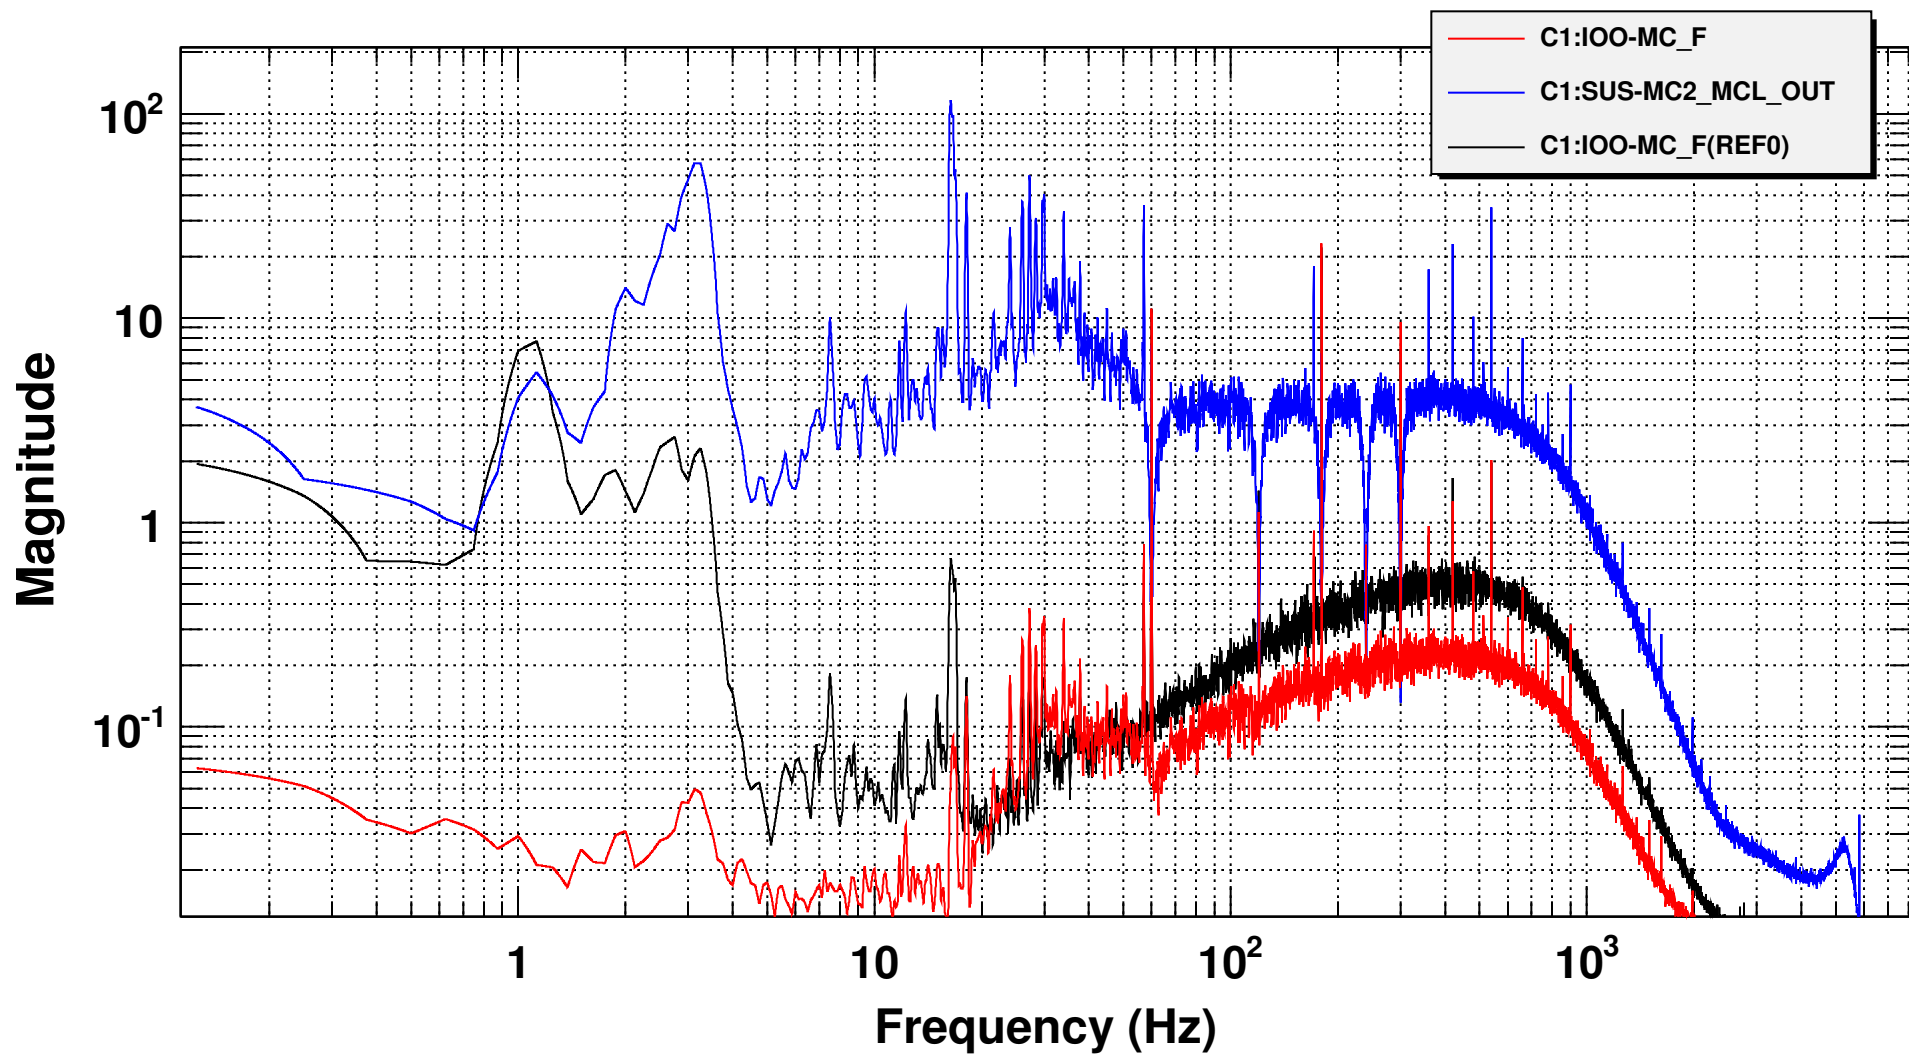

MCF: Before and After MCL path turn on

*T0=24/08/2012 05:23:29

*Avg=10/Bin=5L

BW=0.187493