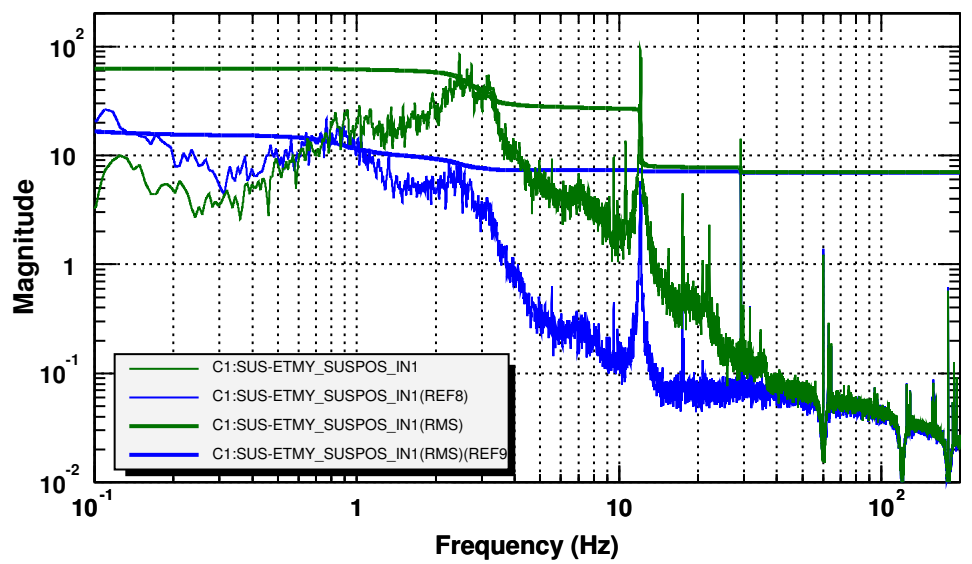

Power spectrum

*T0=31/01/2005 22:19:10 Avg=8/Bin=11L BW=0.0117178

Power spectrum

*T0=31/01/2005 22:19:10 Avg=8/Bin=2L BW=0.0117178

Power spectrum

*T0=31/01/2005 22:19:10 Avg=8/Bin=2L BW=0.0117178

Power spectrum

*T0=31/01/2005 22:19:10 Avg=8/Bin=2L BW=0.0117178