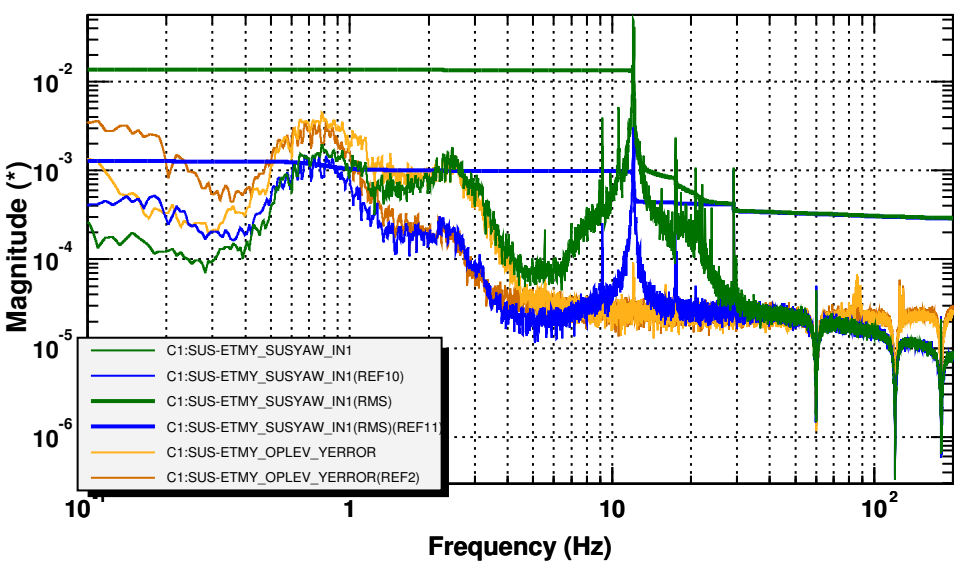

Power spectrum

*T0=31/01/2005 22:19:10 Avg=8/Bin=11L BW=0.0117178

Power spectrum

*T0=31/01/2005 22:19:10 Avg=8/Bin=2L BW=0.0117178

Power spectrum

*T0=31/01/2005 22:19:10 Avg=8/Bin=2L BW=0.0117178

Power spectrum

*T0=31/01/2005 22:19:10 Avg=8/Bin=2L BW=0.0117178