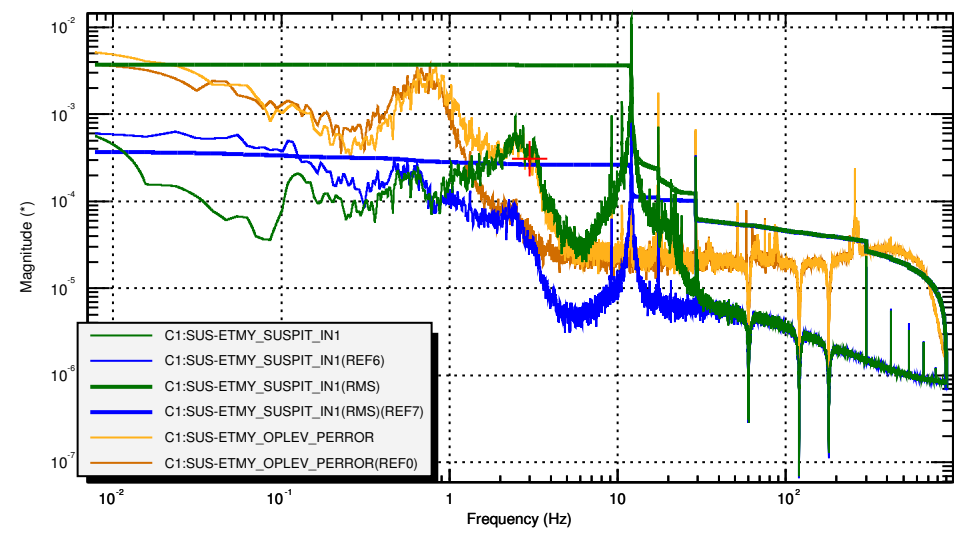

Power spectrum

*T0=31/01/2005 22:19:10 Avg=8/Bin=11L BW=0.0117178

Power spectrum

*T0=31/01/2005 22:19:10 Avg=8/Bin=2L BW=0.0117178

Power spectrum

*T0=31/01/2005 22:19:10 Avg=8/Bin=2L BW=0.0117178

Power spectrum

*T0=31/01/2005 22:19:10 Avg=8/Bin=2L BW=0.0117178