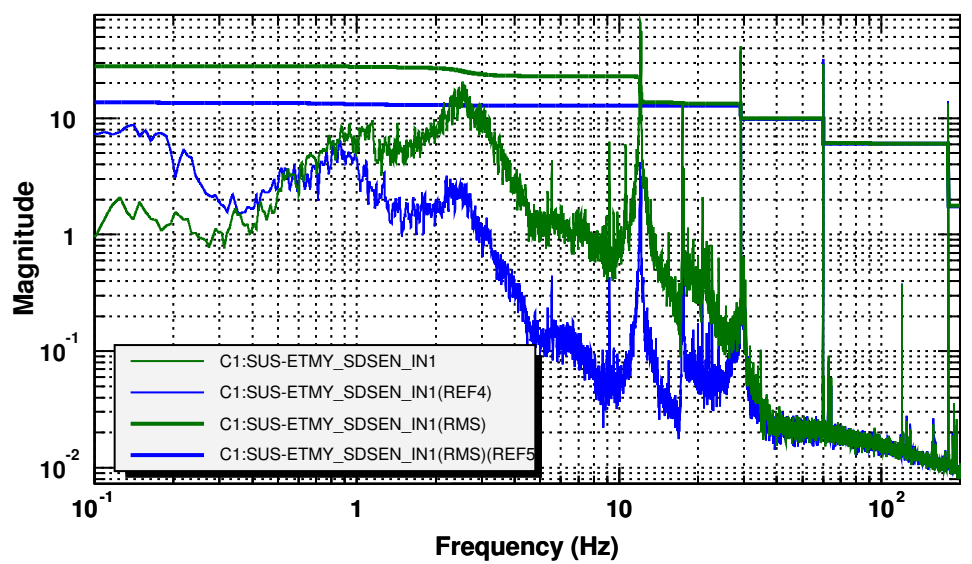

Power spectrum

*T0=31/01/2005 22:19:10 Avg=8/Bin=11L BW=0.0117178

Power spectrum

*T0=31/01/2005 22:19:10 Avg=8/Bin=2L BW=0.0117178

Power spectrum

*T0=31/01/2005 22:19:10 Avg=8/Bin=2L BW=0.0117178

Power spectrum

*T0=31/01/2005 22:19:10 Avg=8/Bin=2L BW=0.0117178