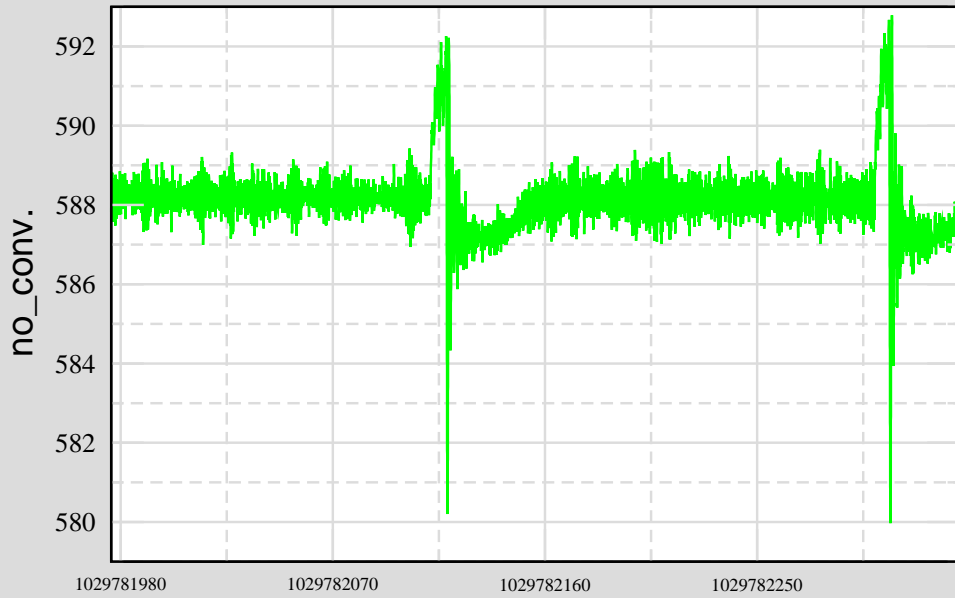

Data Display start at 12-08-23-18-32-43 (360 seconds)

Ch 2: C1:SUS-MC2\_SENSOR\_LL

Ch 4: C1:SUS-MC3\_SENSOR\_LR

Ch 1: C1:SUS-MC1\_SENSOR\_LL

Ch 3: C1:SUS-MC3\_SENSOR\_LL