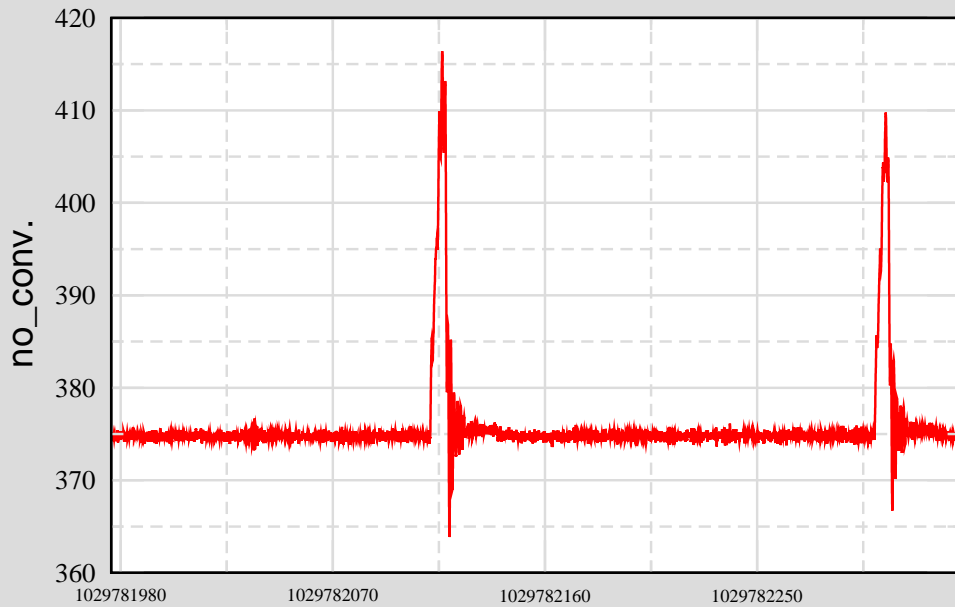

Data Display start at 12-08-23-18-32-43 (360 seconds)

Ch 2: C1:SUS-MC2\_SENSOR\_LL

Ch 4: C1:SUS-MC3\_SENSOR\_LR

Ch 1: C1:SUS-MC1\_SENSOR\_LL

Ch 3: C1:SUS-MC3\_SENSOR\_LL