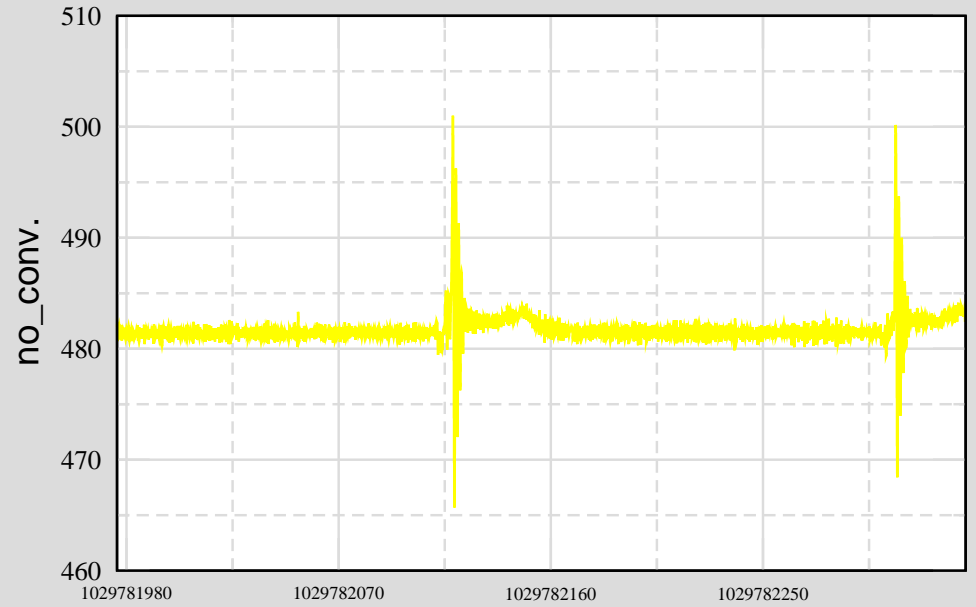

Data Display start at 12-08-23-18-32-43 (360 seconds)

Ch 2: C1:SUS-MC2\_SENSOR\_LL

Ch 4: C1:SUS-MC3\_SENSOR\_LR

Ch 1: C1:SUS-MC1\_SENSOR\_LL

Ch 3: C1:SUS-MC3\_SENSOR\_LL