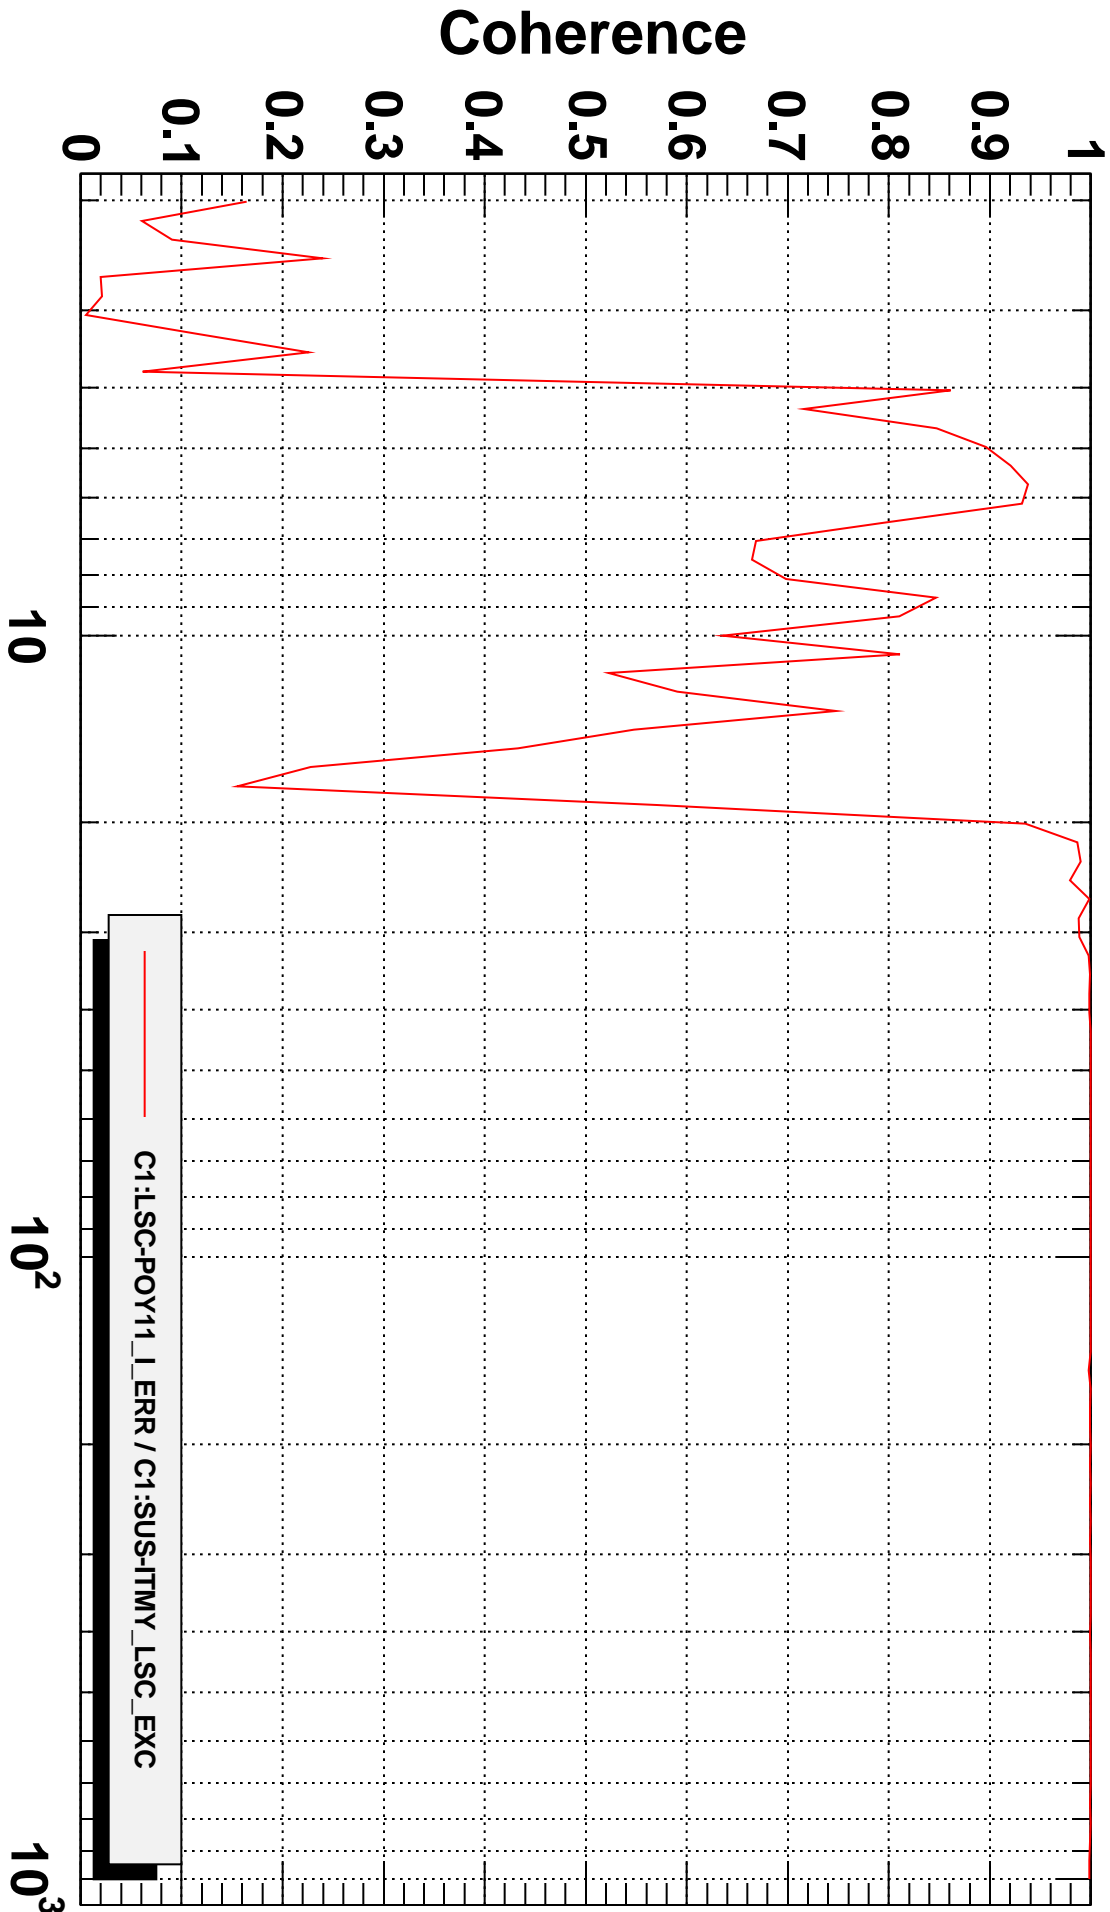

# Coherence function

C1:LSC-POY11\_I\_ERR / C1:SUS-ITMY\_LSC\_EXC

Frequency (Hz)

T0=09/08/2012 02:36:41.200073

Avg=10