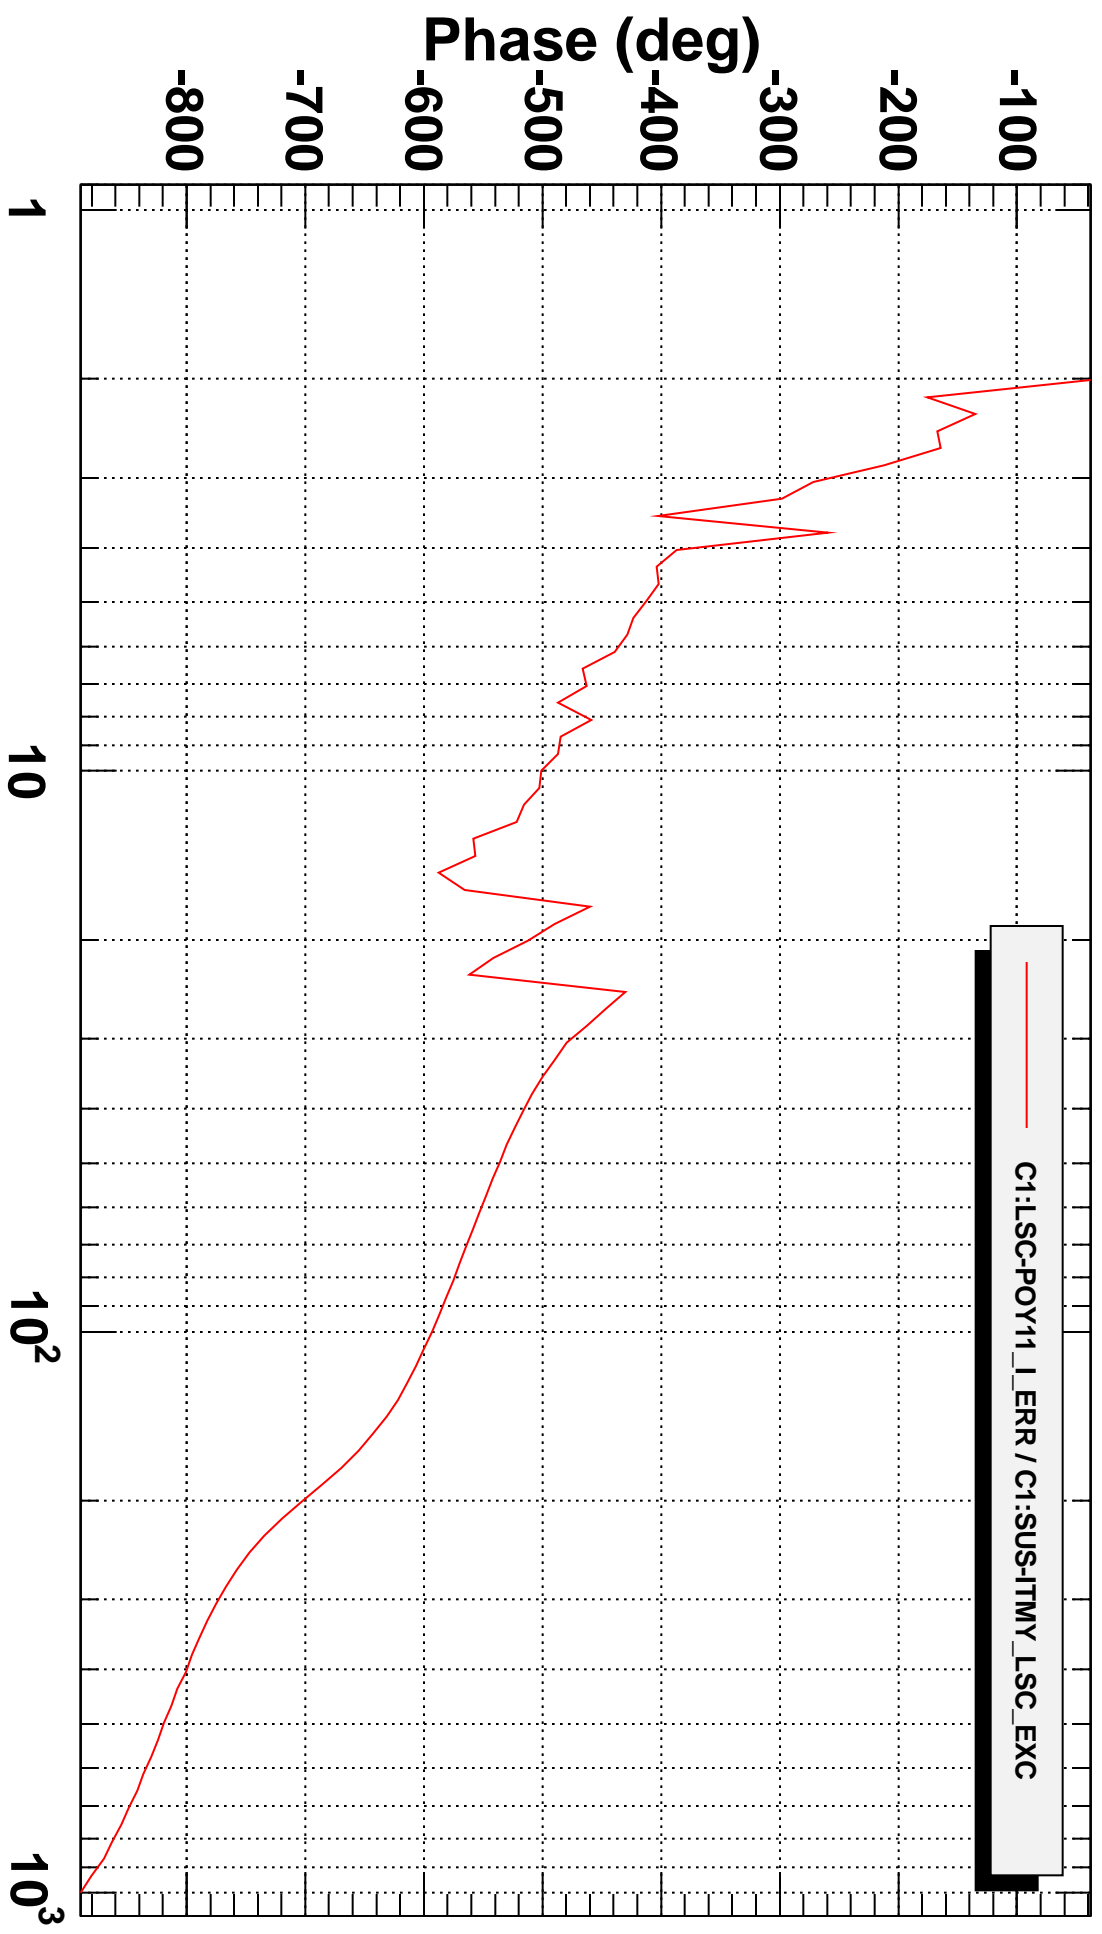

# Transfer function

C1:LSC-POY11\_I\_ERR / C1:SUS-ITMY\_LSC\_EXC

T0=09/08/2012 02:36:41.200073

Avg=10

Frequency (Hz)