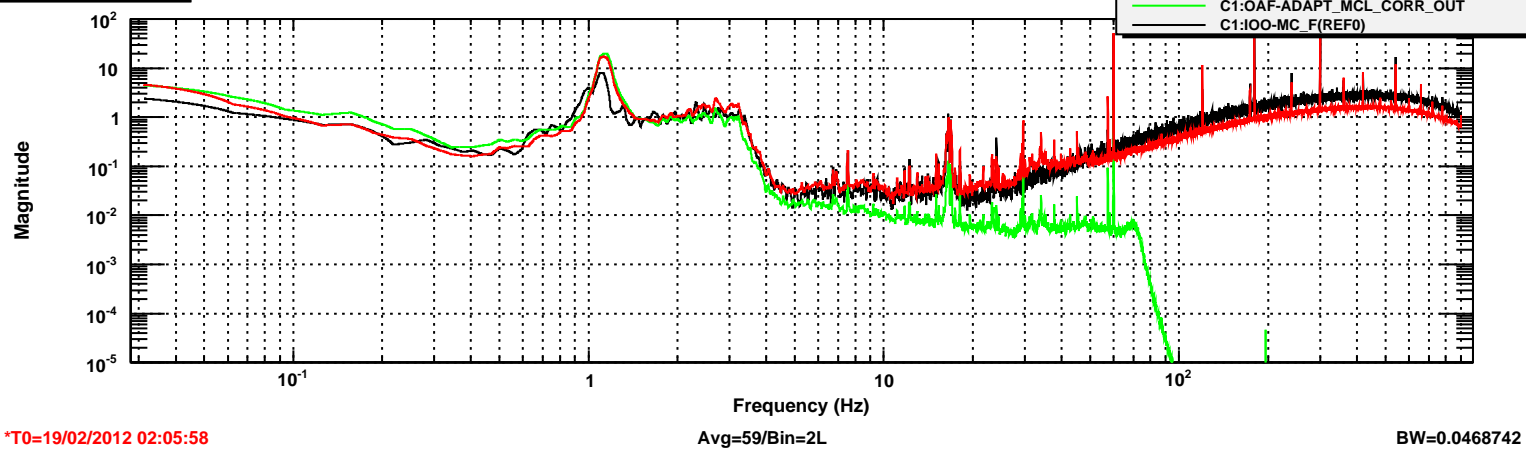

Power spectrum

Transfer function