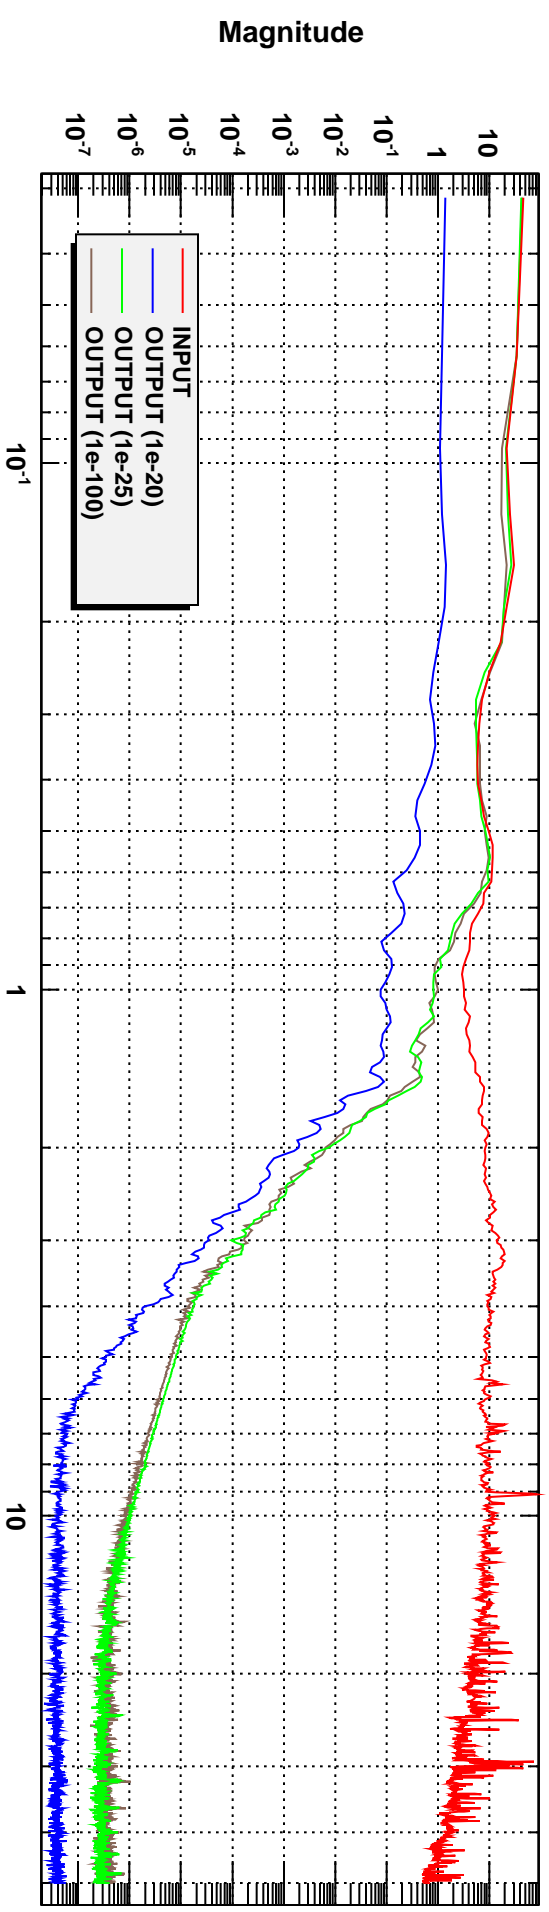

### Power spectrum

\*T0=03/12/2011 03:32:06

Avg=37

BW=0.046875

### Coherence

\*T0=03/12/2011 03:21:20

Avg=37

BW=0.046875