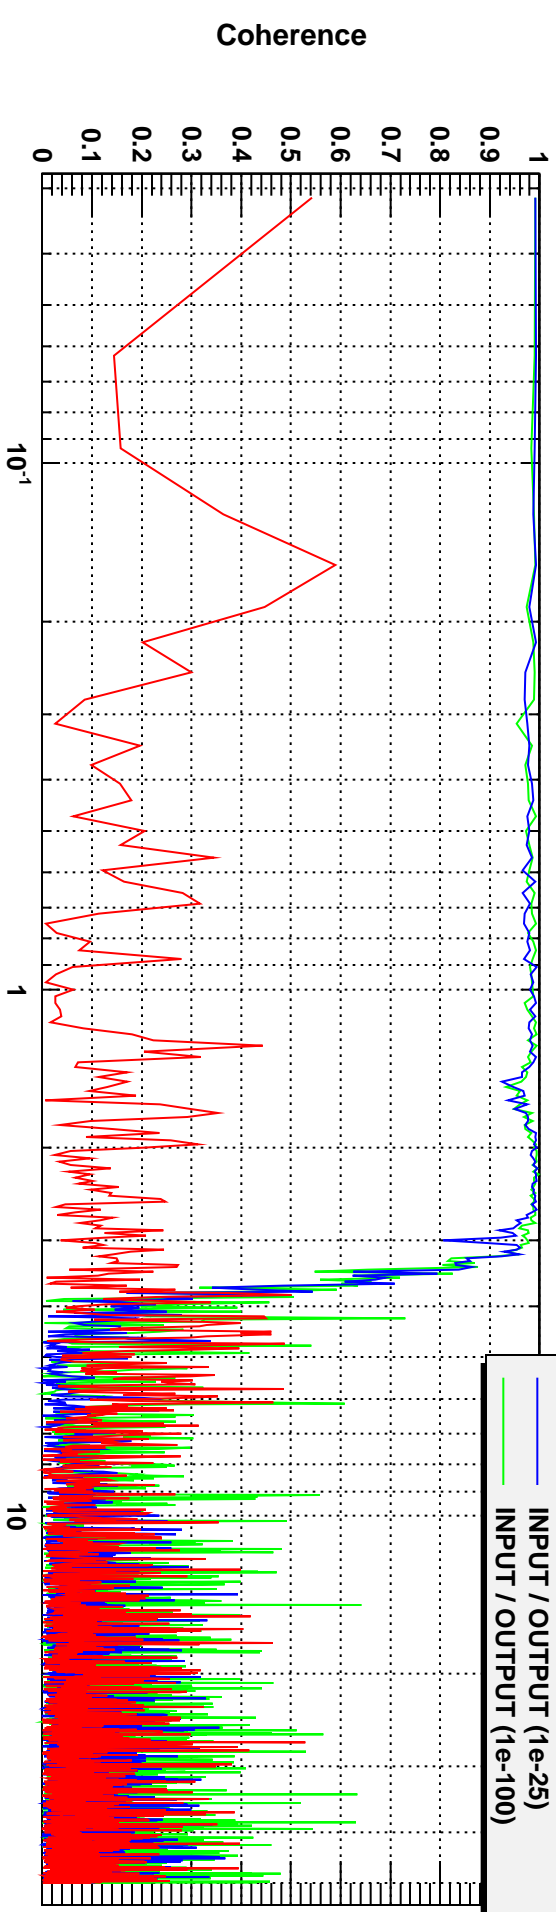

### Power spectrum

\*T0=03/12/2011 03:32:06

Avg=37

BW=0.046875

### Coherence

\*T0=03/12/2011 03:21:20

Avg=37

BW=0.046875