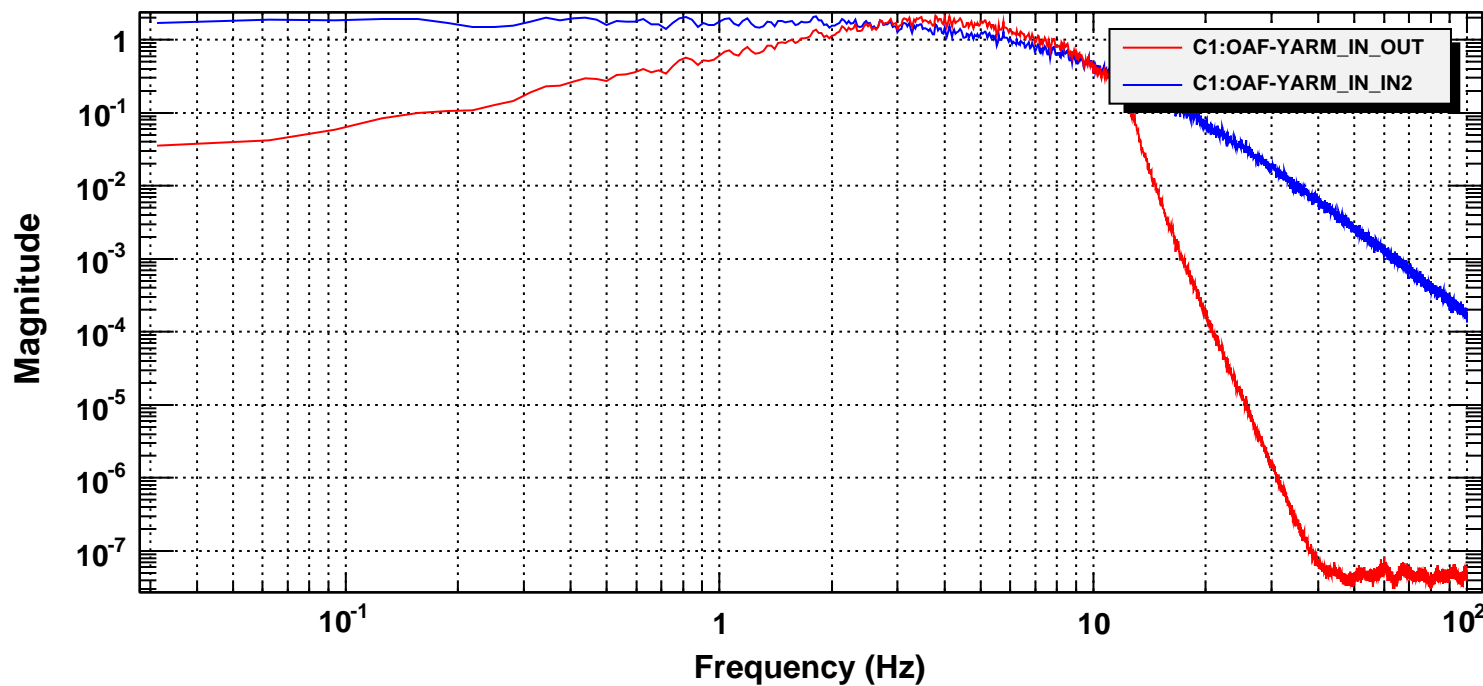

Power spectrum

T0=26/11/2011 03:27:19

Avg=34

BW=0.0468749

Coherence

T0=26/11/2011 03:27:19

Avg=34

BW=0.0468749