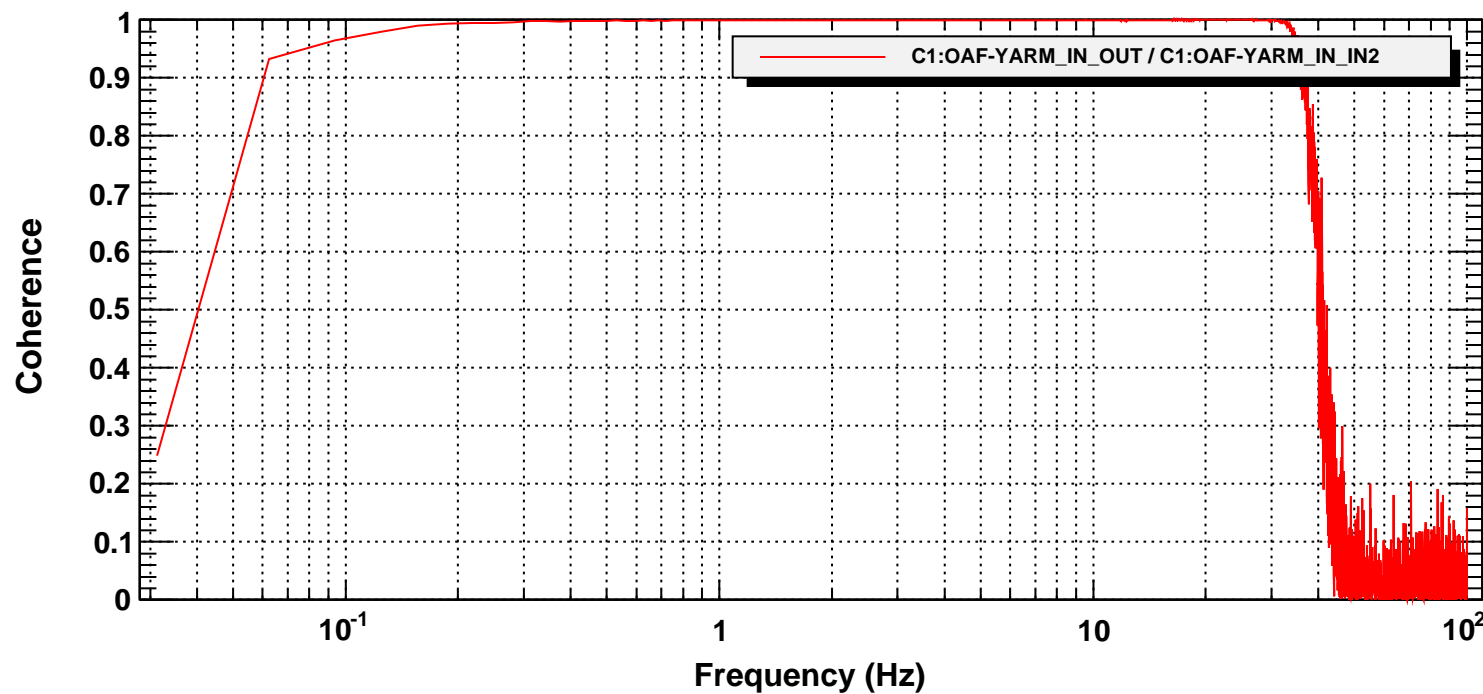

Power spectrum

T0=26/11/2011 03:27:19

Avg=34

BW=0.0468749

Coherence

T0=26/11/2011 03:27:19

Avg=34

BW=0.0468749