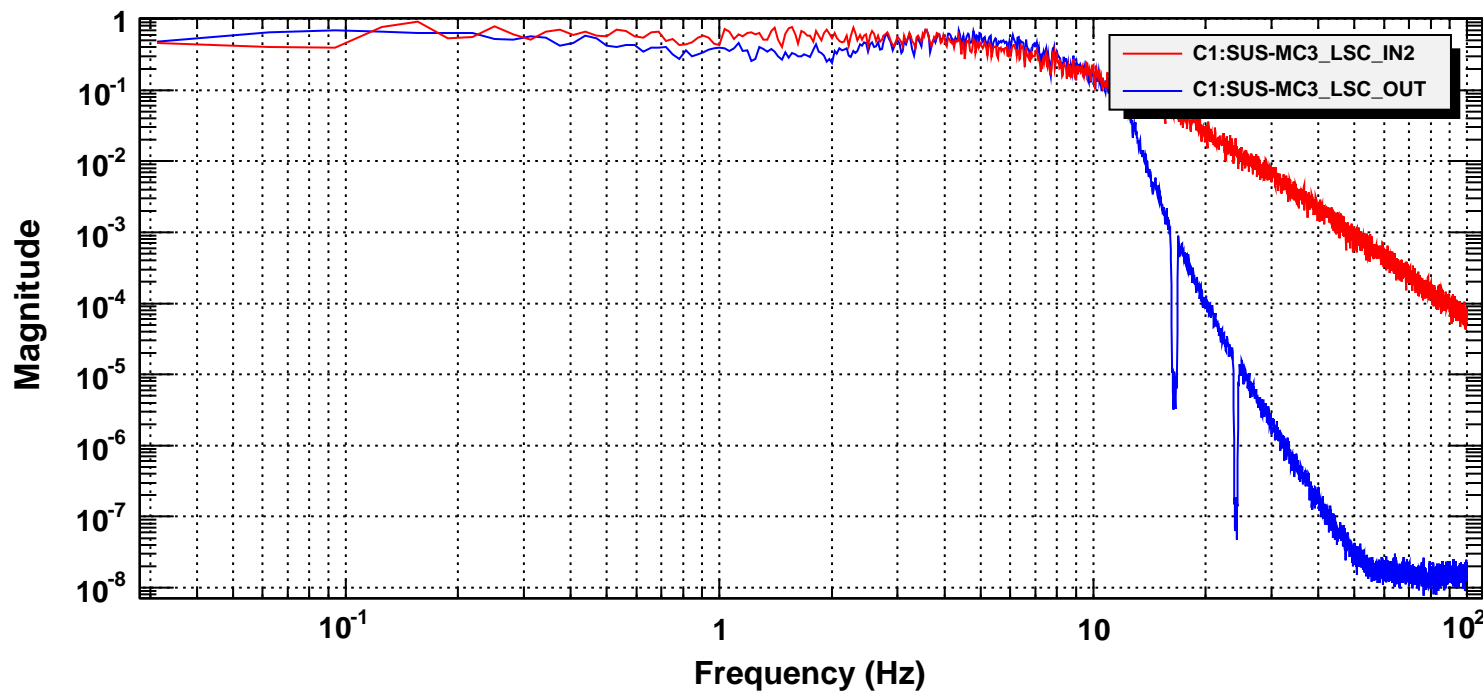

Power spectrum

T0=26/11/2011 03:37:58

Avg=9

BW=0.0468749

Coherence

T0=26/11/2011 03:37:58

Avg=9

BW=0.0468749