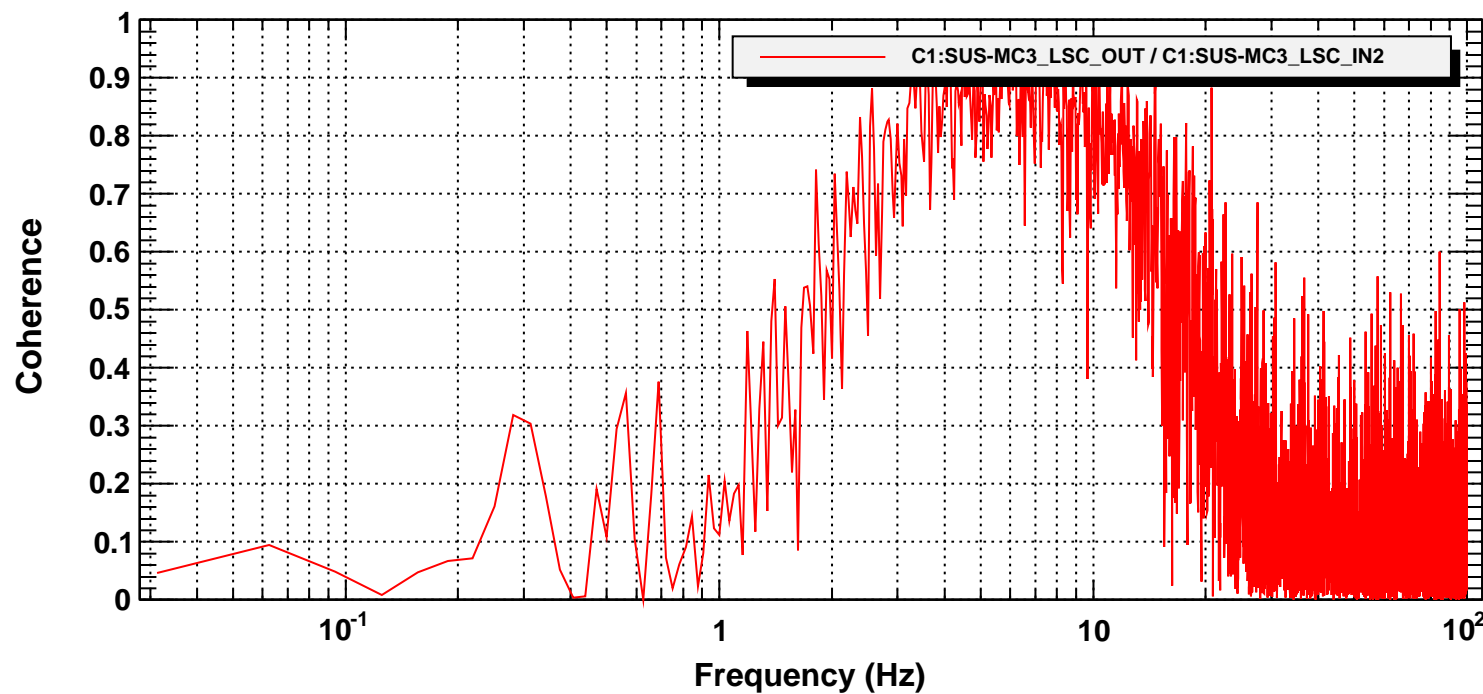

Power spectrum

T0=26/11/2011 03:37:58

Avg=9

BW=0.0468749

Coherence

T0=26/11/2011 03:37:58

Avg=9

BW=0.0468749