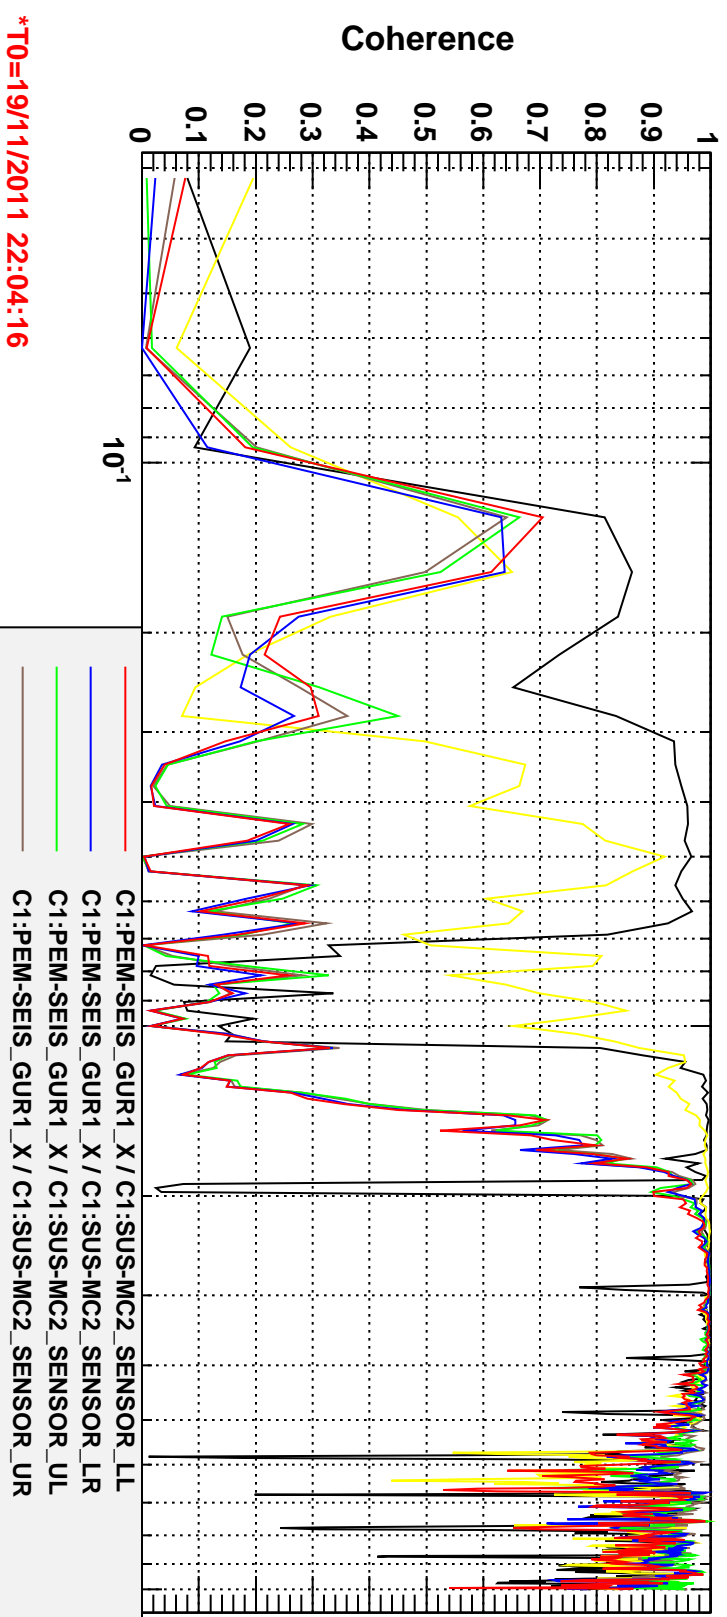

# Power spectrum

# Coherence

\*T0=19/11/2011 22:04:16