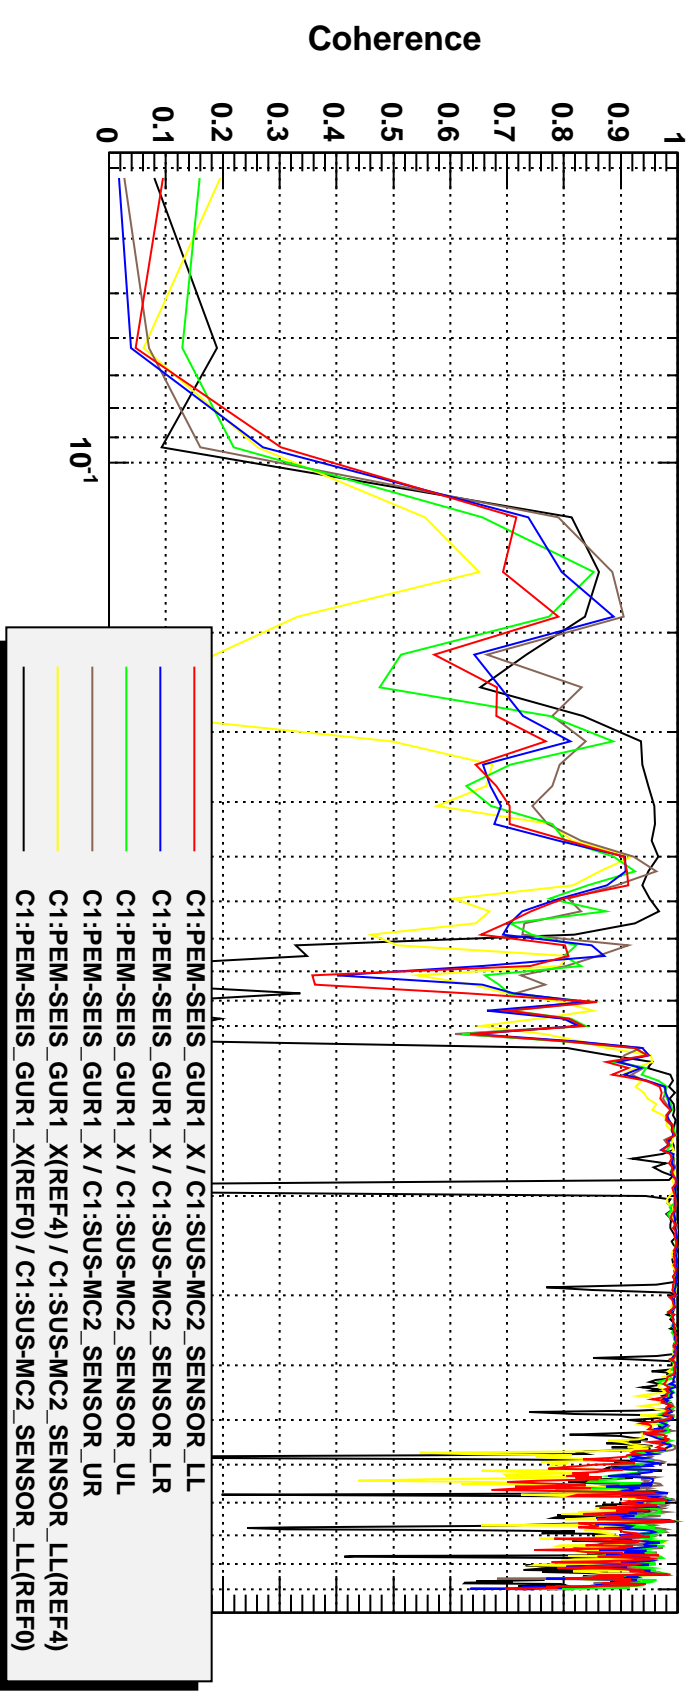

Power spectrum

Coherence

*T0=19/11/2011 21:47:14

Avg=12

BW=0.046875