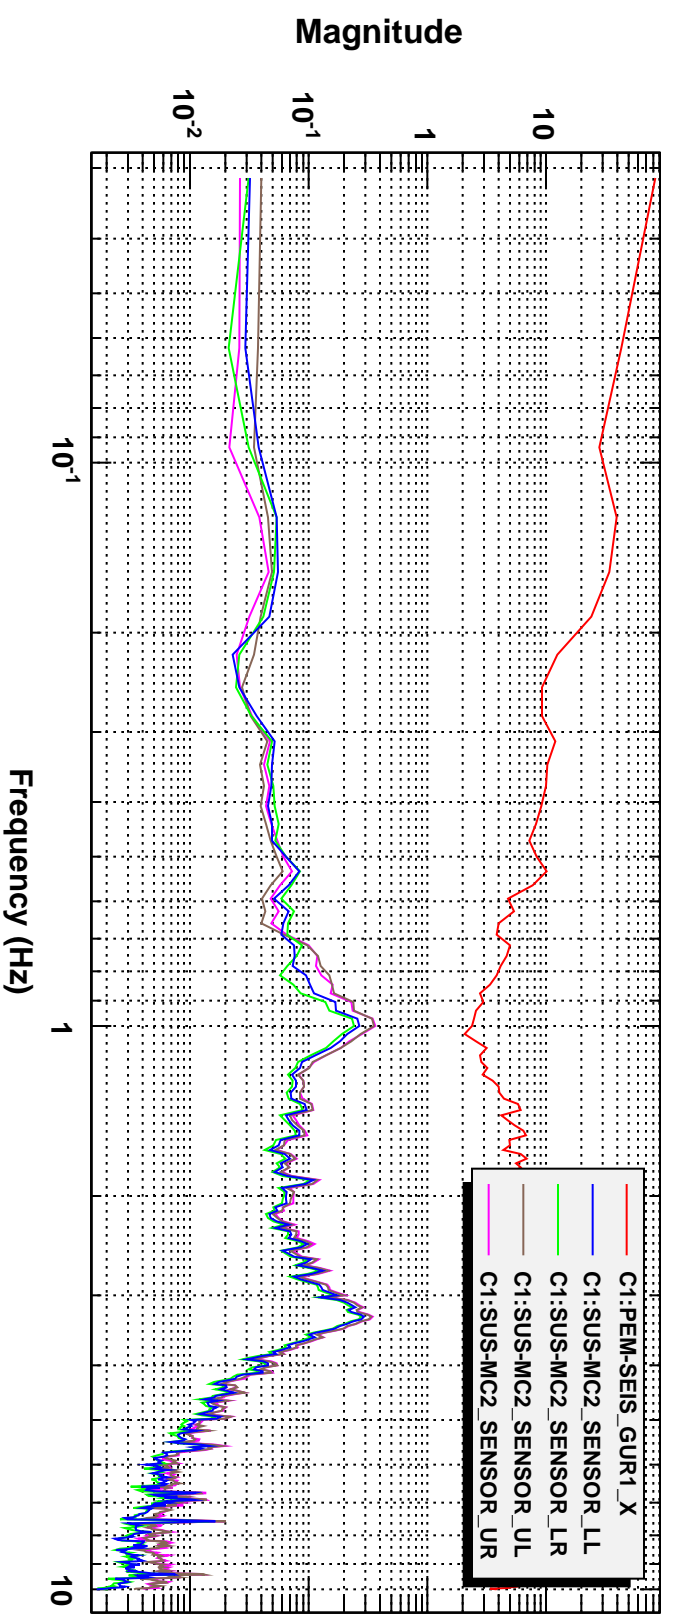

Power spectrum

Coherence

*T0=19/11/2011 21:47:14

Avg=12

BW=0.046875