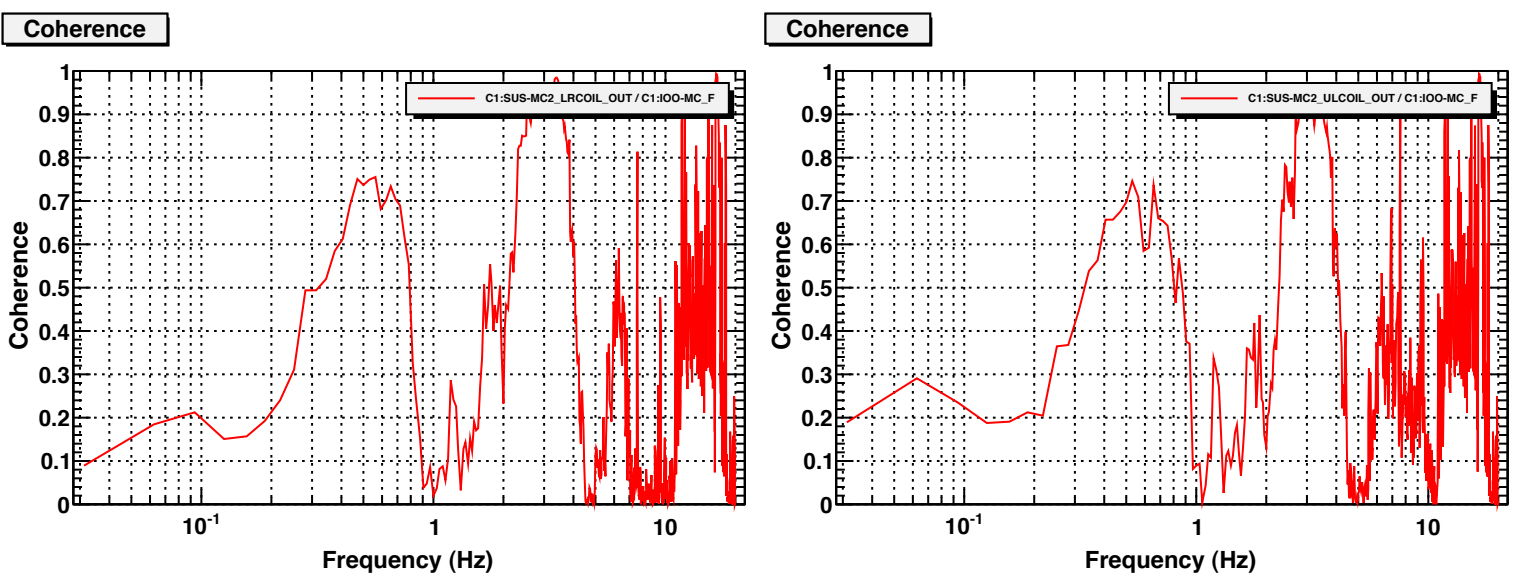

T0=18/11/2011 06:03:55

Avg=44

BW=0.04687

T0=18/11/2011 06:03:55

Avg=44

BW=0.046875

T0=18/11/2011 06:03:55

Avg=44

BW=0.04687

T0=18/11/2011 06:03:55

Avg=44

BW=0.046875