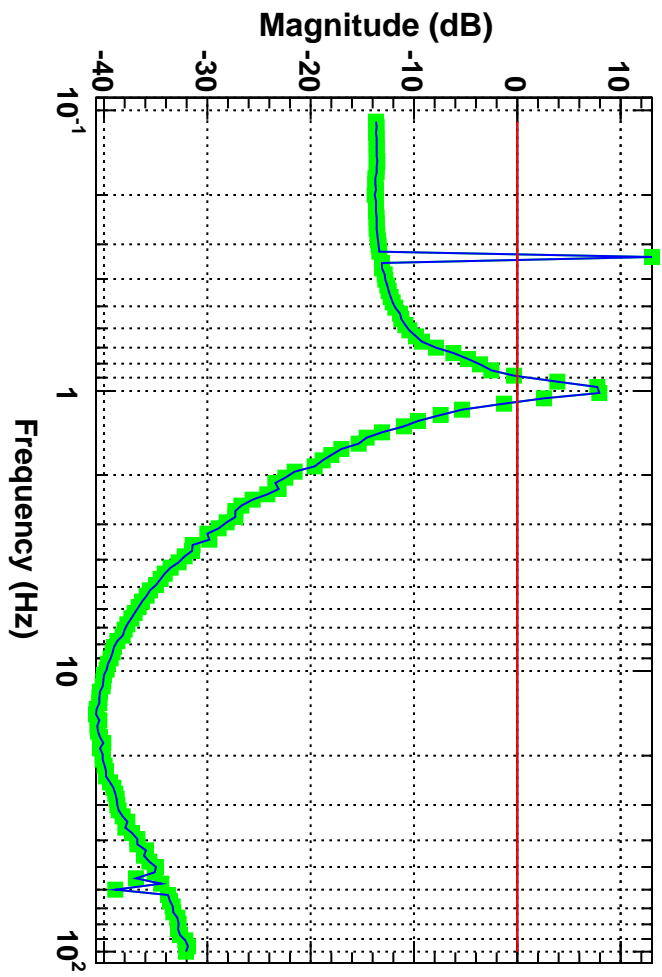

Transfer function

Transfer function

T0=12/1/2011 23:38:00.016601 Avg=148

Coherence function

T0=12/1/2011 23:38:00.016601

Avg=148