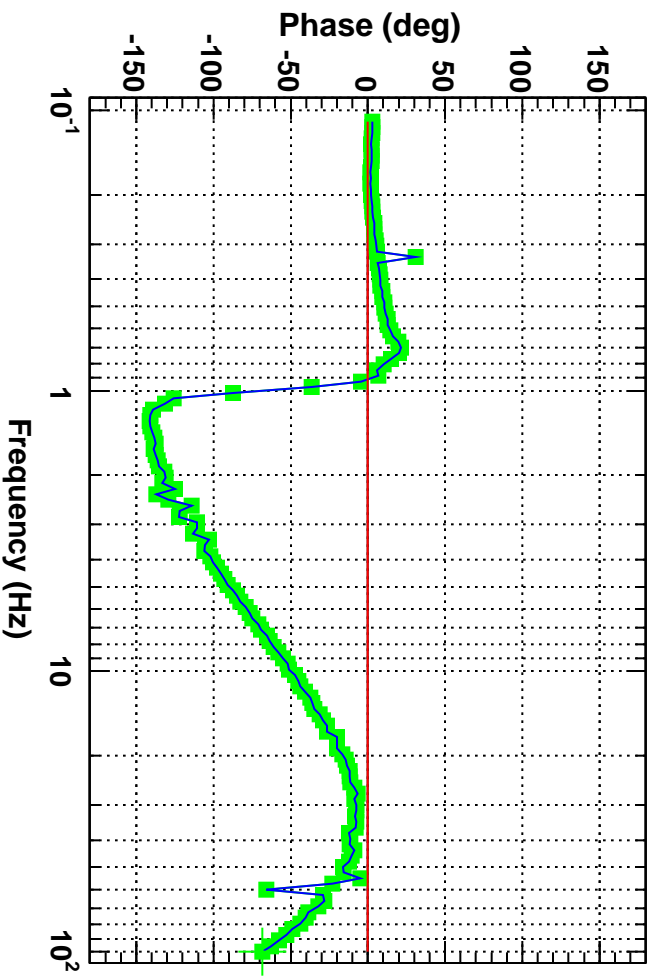

Transfer function

Transfer function

T0=12/1/2011 23:38:00.016601 Avg=148

Coherence function

T0=12/1/2011 23:38:00.016601

Avg=148