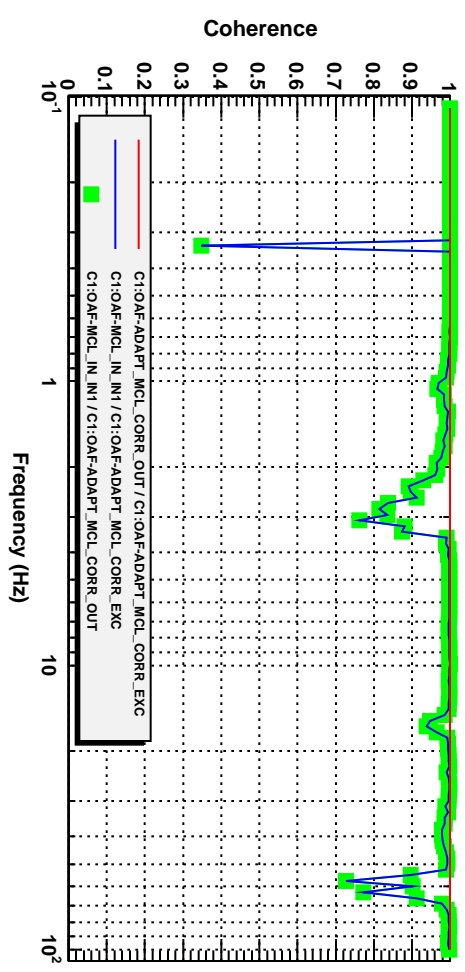

Transfer function

Transfer function

T0=12/1/2011 23:38:00.016601 Avg=148

Coherence function

T0=12/1/2011 23:38:00.016601

Avg=148