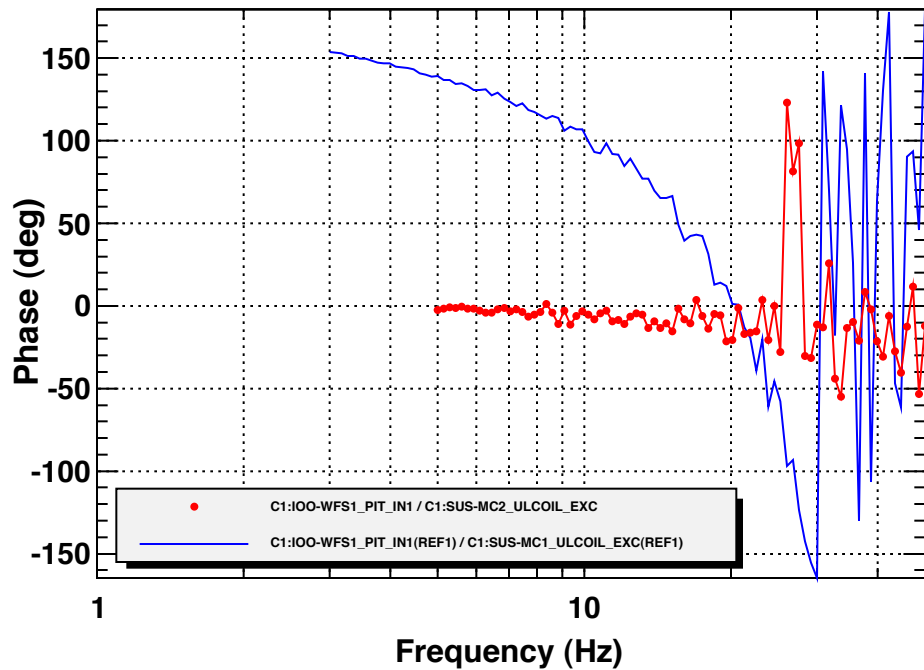

Transfer function

Coherence function

*T0=15/10/2011 07:35:29.041015vg=82

Transfer function

*T0=15/10/2011 07:35:29.041015vg=82