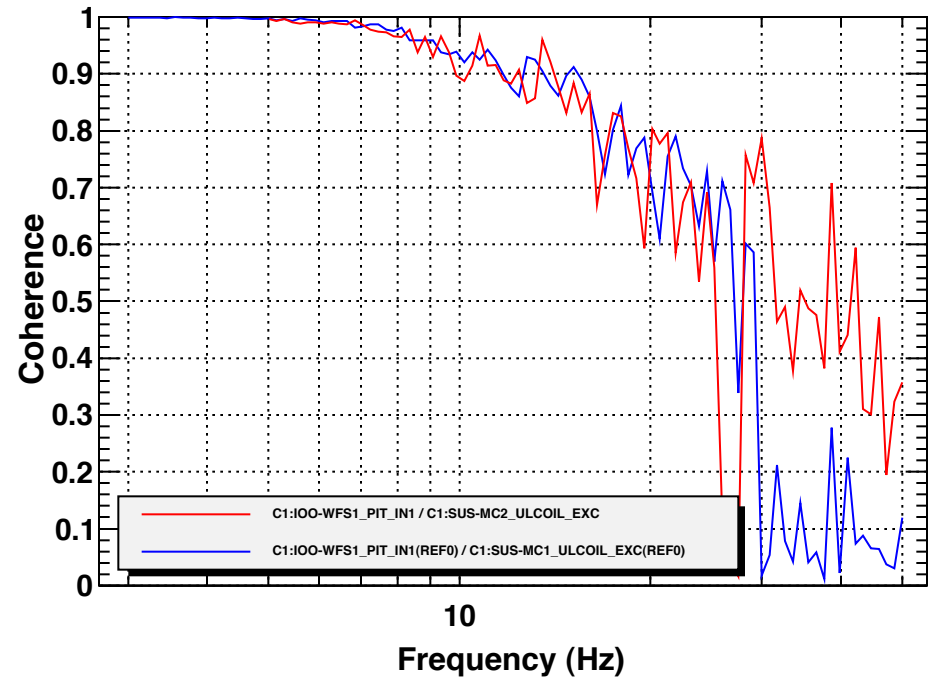

Transfer function

Coherence function

*T0=15/10/2011 07:35:29.041015vg=82

Transfer function

*T0=15/10/2011 07:35:29.041015vg=82