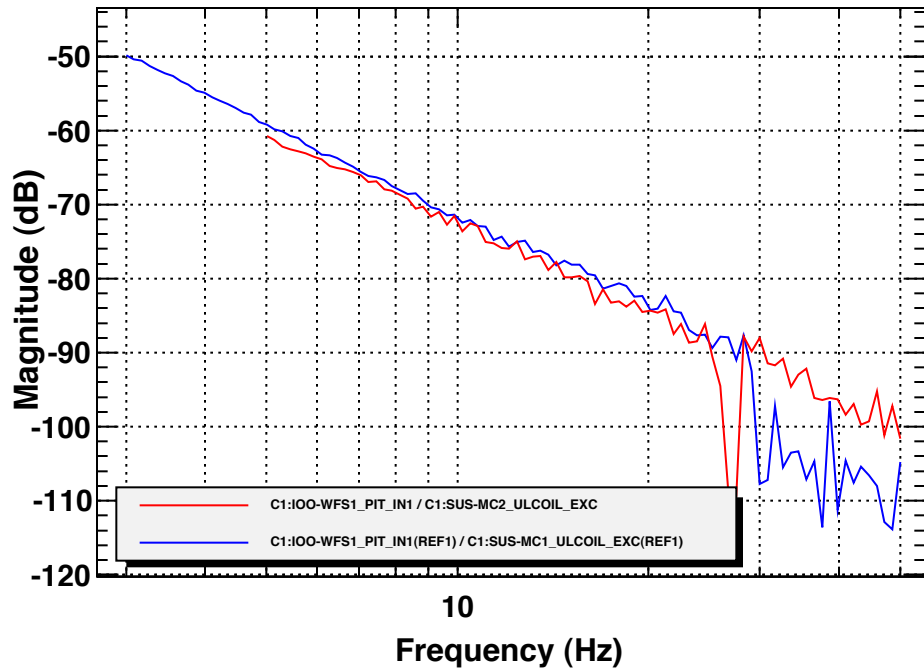

Transfer function

Coherence function

*T0=15/10/2011 07:35:29.041015vg=82

Transfer function

*T0=15/10/2011 07:35:29.041015vg=82