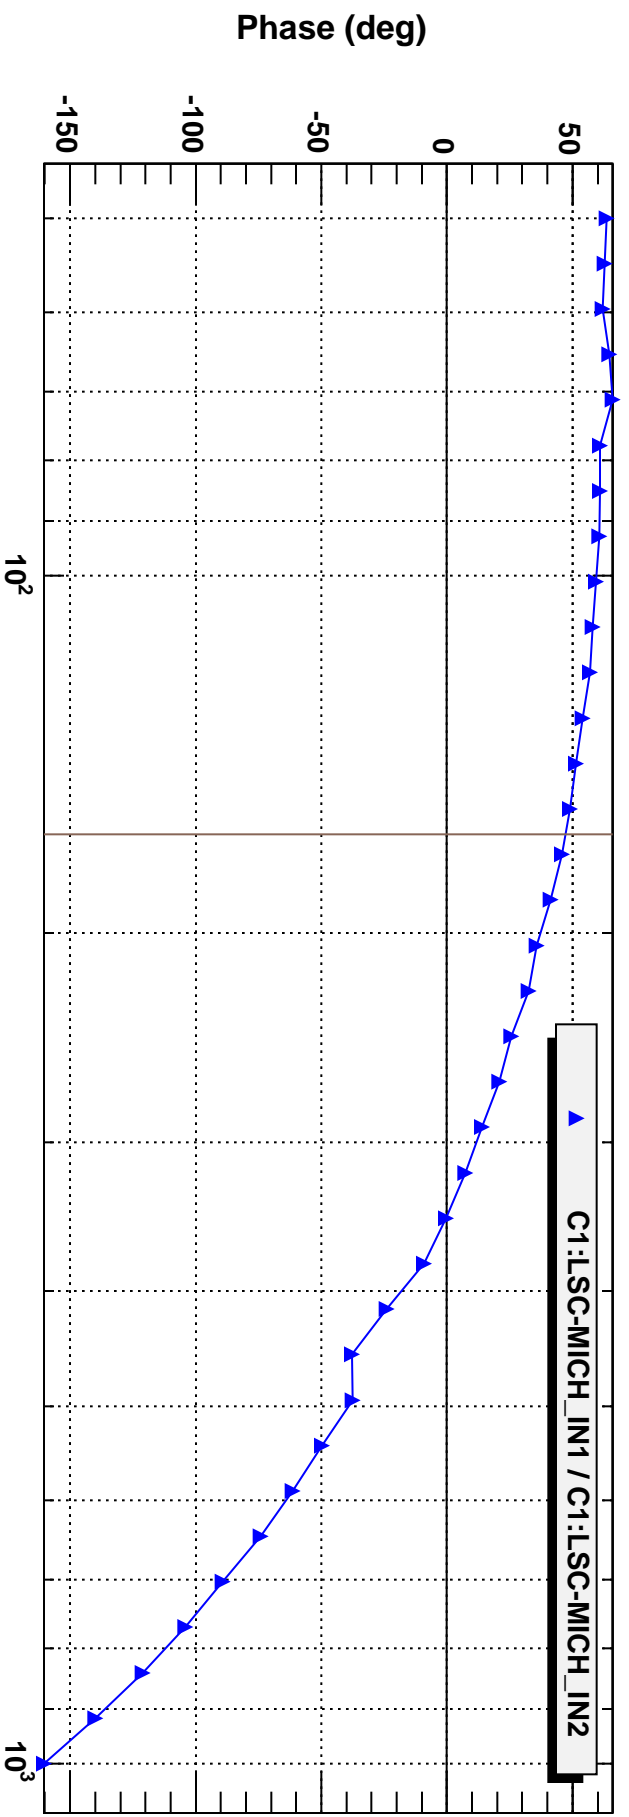

Transfer function

Transfer function

T0=22/09/2011 09:17:30.020019

Avg=35