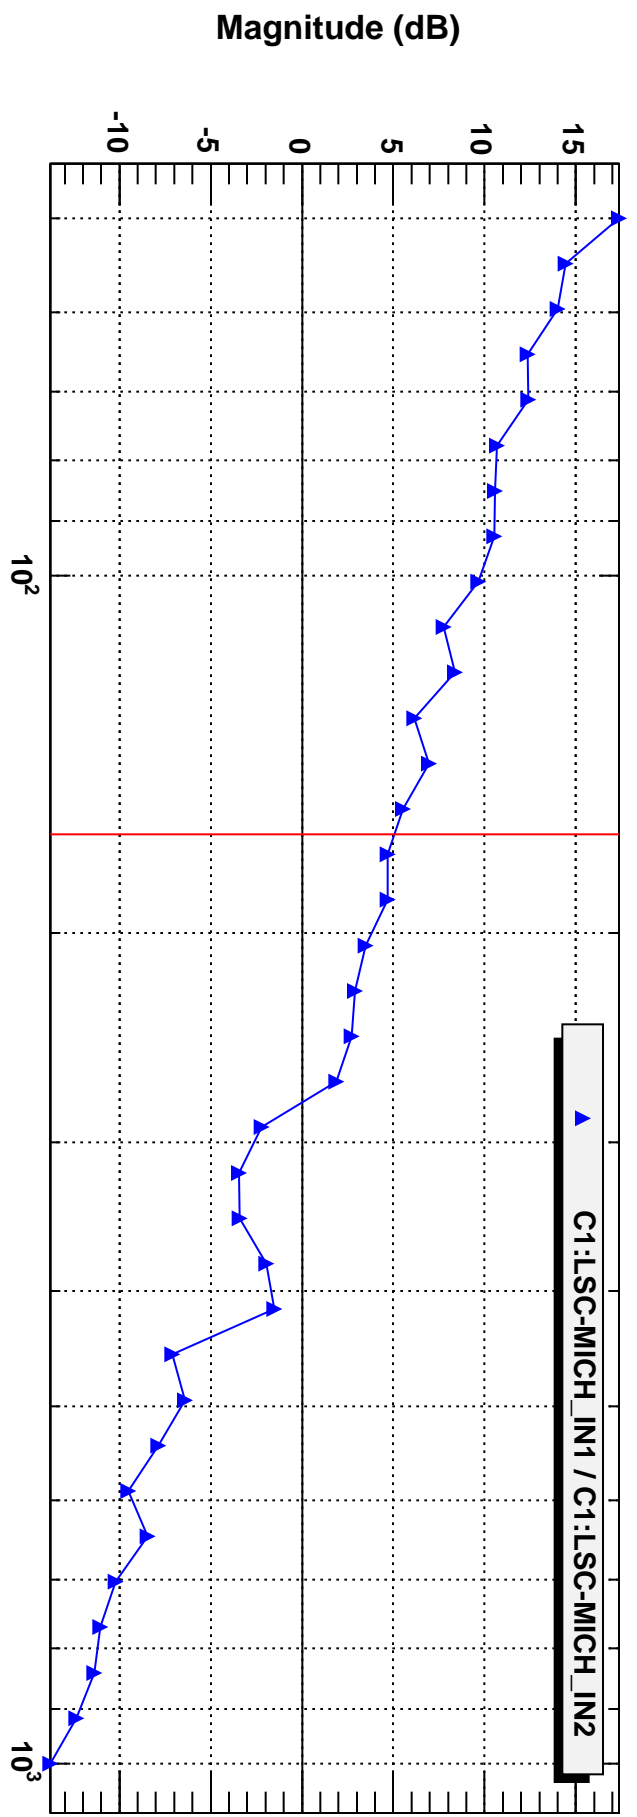

Transfer function

Transfer function

T0=22/09/2011 09:17:30.020019

Avg=35