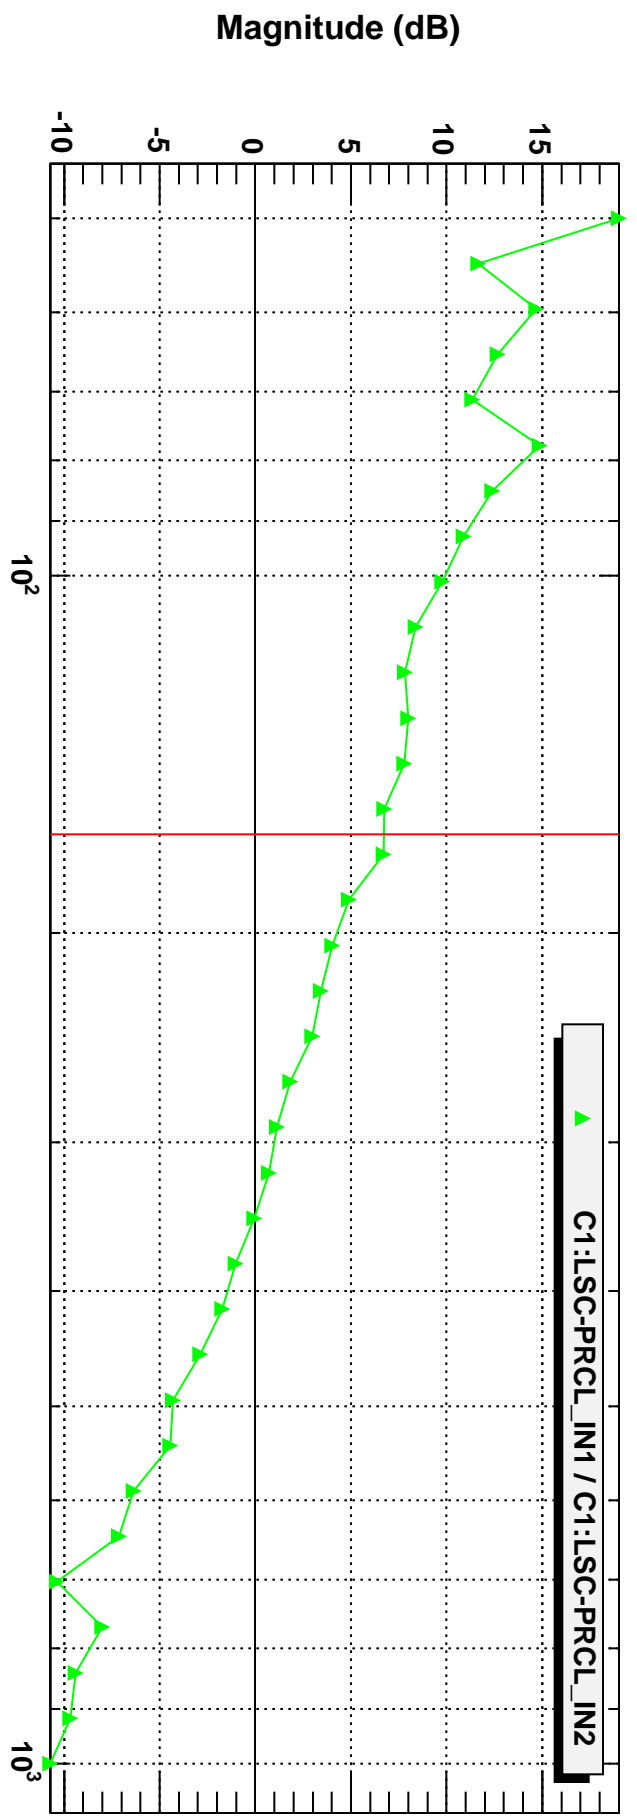

Transfer function

Transfer function

T0=22/09/2011 09:14:31.020019

Avg=35