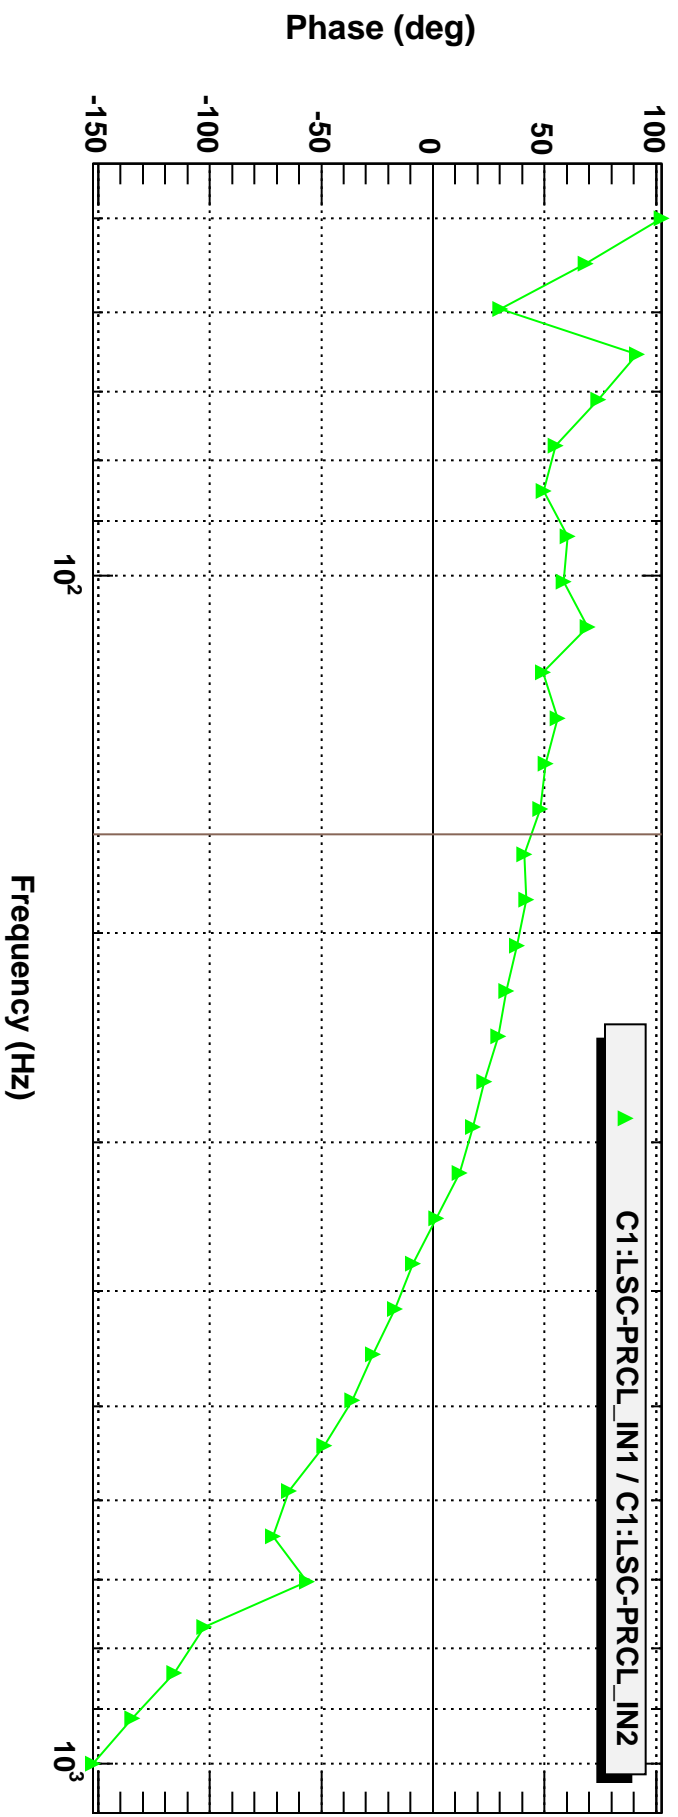

Transfer function

Transfer function

T0=22/09/2011 09:14:31.020019

Avg=35