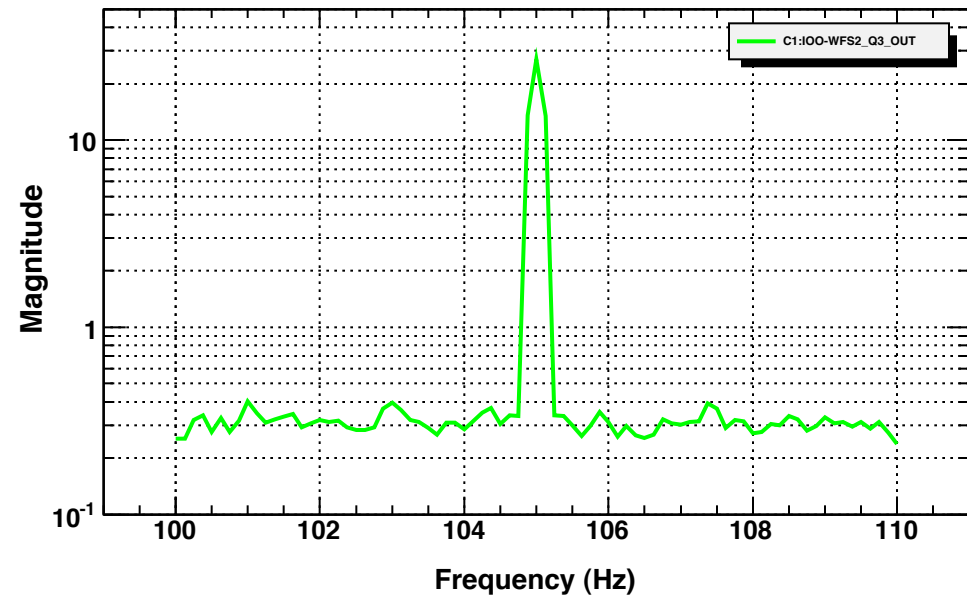

Power spectrum

T0=19/07/2011 14:47:09

Avg=10

BW=0.1875

Power spectrum

T0=19/07/2011 14:47:09

Avg=10

BW=0.1875