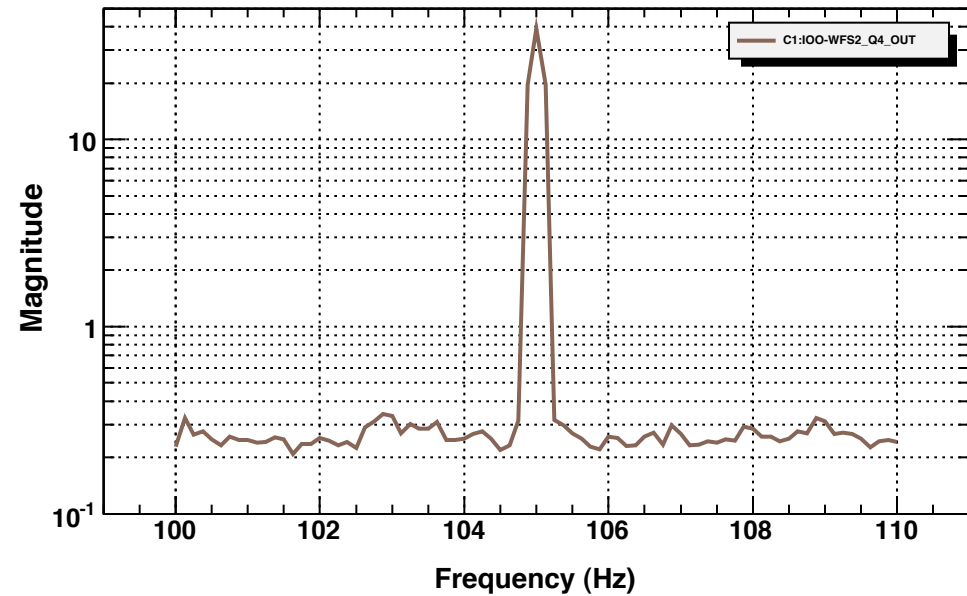

Power spectrum

T0=19/07/2011 14:47:09

Avg=10

BW=0.1875

Power spectrum

T0=19/07/2011 14:47:09

Avg=10

BW=0.1875