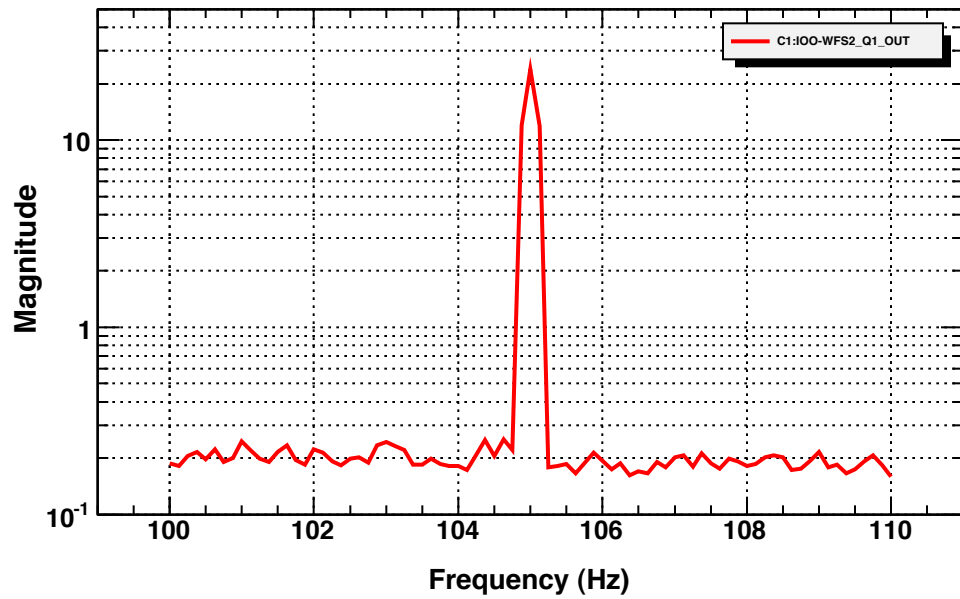

Power spectrum

T0=19/07/2011 14:47:09

Avg=10

BW=0.1875

Power spectrum

T0=19/07/2011 14:47:09

Avg=10

BW=0.1875