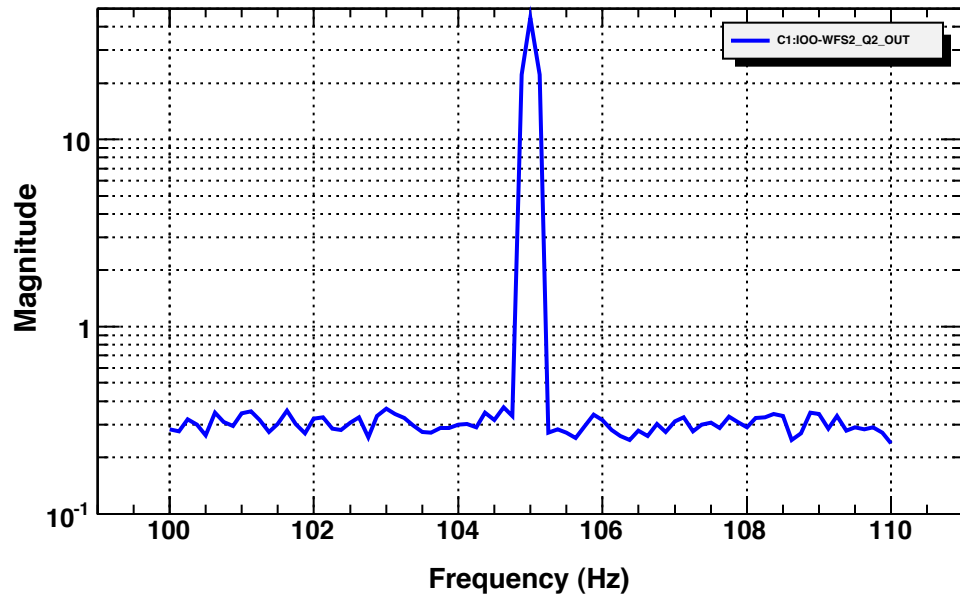

Power spectrum

T0=19/07/2011 14:47:09

Avg=10

BW=0.1875

Power spectrum

T0=19/07/2011 14:47:09

Avg=10

BW=0.1875