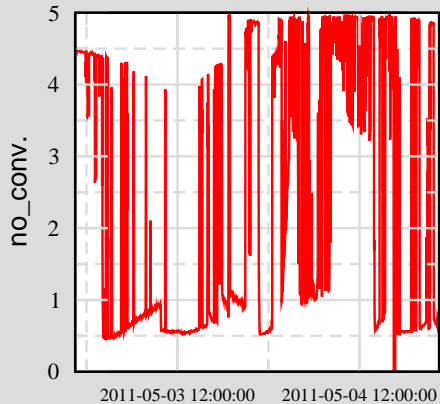

Ch 1: C1:100-MC_RFPD_DCMON