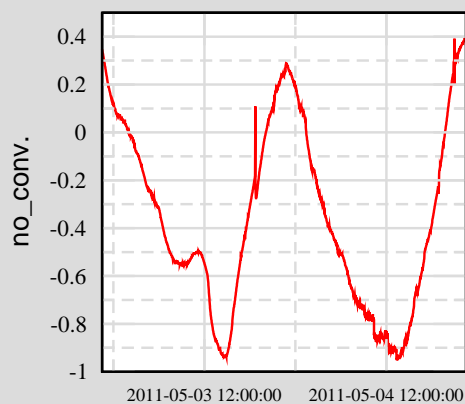

Ch 4: C1:100-QPD_POS_HOR