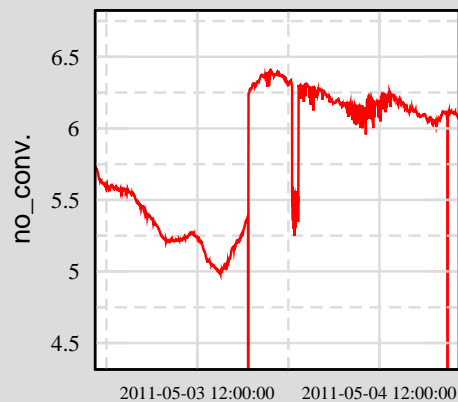

— MEAN

Trend from 11-05-02-22-29-47 to 11-05-04-22-29-47

Ch 3: C1:100-QPD_ANG_VERT

Ch 6: C1:100-QPD_POS_SUM

Ch 9: C1:PSL-PMC_RFPDDC

Ch 2: C1:100-QPD_ANG_HOR

Ch 5: C1:100-QPD_POS_VERT

Ch 8: C1:100-MC_TRANS_SUM