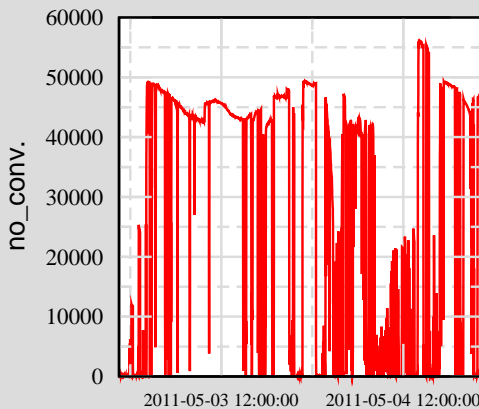

— MEAN

Trend from 11-05-02-22-29-47 to 11-05-04-22-29-47

Ch 3: C1:100-QPD_ANG_VERT

Ch 6: C1:100-QPD_POS_SUM

Ch 9: C1:PSL-PMC_RFPDDC

Ch 2: C1:100-QPD_ANG_HOR

Ch 5: C1:100-QPD_POS_VERT

Ch 8: C1:100-MC_TRANS_SUM