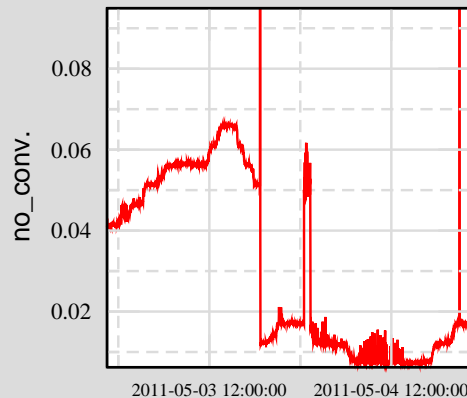

— MEAN

Trend from 11-05-02-22-29-47 to 11-05-04-22-29-47

Ch 3: C1:100-QPD_ANG_VERT

Ch 6: C1:100-QPD_POS_SUM

Ch 9: C1:PSL-PMC_RFPDDC

Ch 2: C1:100-QPD_ANG_HOR

Ch 5: C1:100-QPD_POS_VERT

Ch 8: C1:100-MC_TRANS_SUM