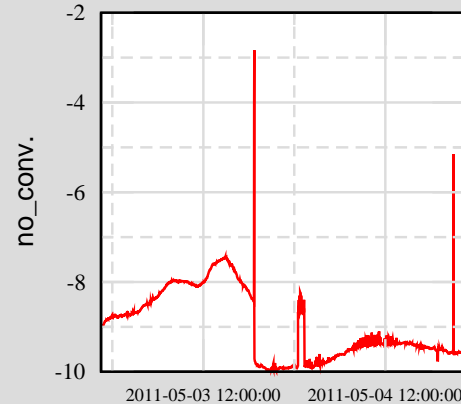

— MEAN

Trend from 11-05-02-22-29-47 to 11-05-04-22-29-47

Ch 3: C1:100-QPD_ANG_VERT

Ch 6: C1:100-QPD_POS_SUM

Ch 9: C1:PSL-PMC_RFPDDC

Ch 2: C1:100-QPD_ANG_HOR

Ch 5: C1:100-QPD_POS_VERT

Ch 8: C1:100-MC_TRANS_SUM

Ch 14: C1:PEM-count_temp

Ch 1: C1:100-MC_RFPD_DCMON

Ch 4: C1:100-QPD_POS_HOR

Ch 7: C1:100-QPD_ANG_SUM

Ch 10: C1:PSL-PMC_PMCTRANSPD