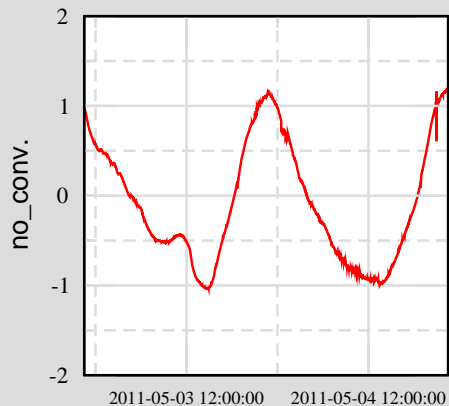

— MEAN

Trend from 11-05-02-22-29-47 to 11-05-04-22-29-47

Ch 3: C1:100-QPD_ANG_VERT

Ch 6: C1:100-QPD_POS_SUM

Ch 9: C1:PSL-PMC_RFPDDC

Ch 2: C1:100-QPD_ANG_HOR

Ch 5: C1:100-QPD_POS_VERT

Ch 8: C1:100-MC_TRANS_SUM