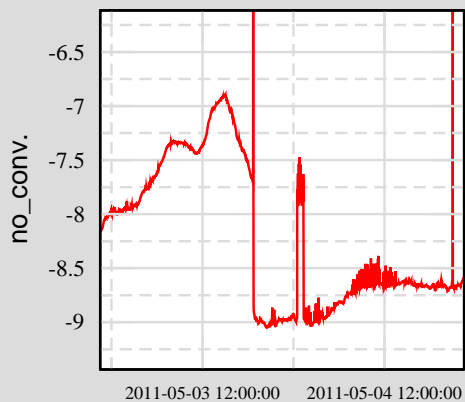

— MEAN

Trend from 11-05-02-22-29-47 to 11-05-04-22-29-47

Ch 3: C1:100-QPD_ANG_VERT

Ch 6: C1:100-QPD_POS_SUM

Ch 9: C1:PSL-PMC_RFPDDC

Ch 2: C1:100-QPD_ANG_HOR

Ch 5: C1:100-QPD_POS_VERT

Ch 8: C1:100-MC_TRANS_SUM