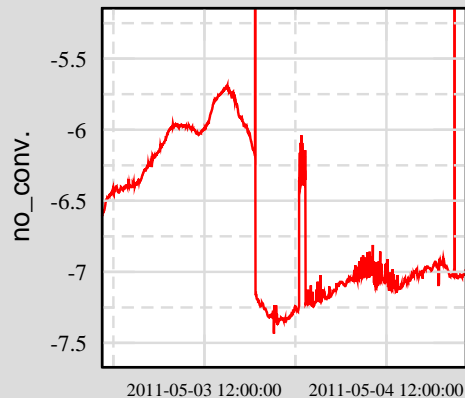

— MEAN

Trend from 11-05-02-22-29-47 to 11-05-04-22-29-47

Ch 3: C1:100-QPD_ANG_VERT

Ch 6: C1:100-QPD_POS_SUM

Ch 9: C1:PSL-PMC_RFPDDC

Ch 2: C1:100-QPD_ANG_HOR

Ch 5: C1:100-QPD_POS_VERT

Ch 8: C1:100-MC_TRANS_SUM