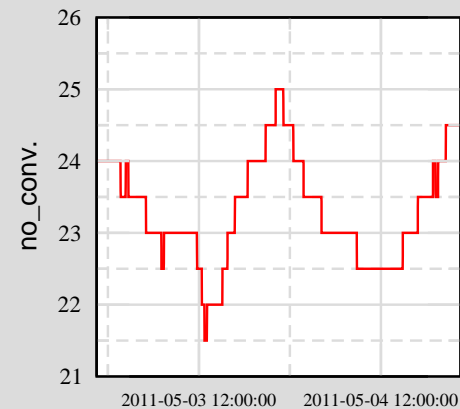

Ch 14: C1:PEM-count_temp