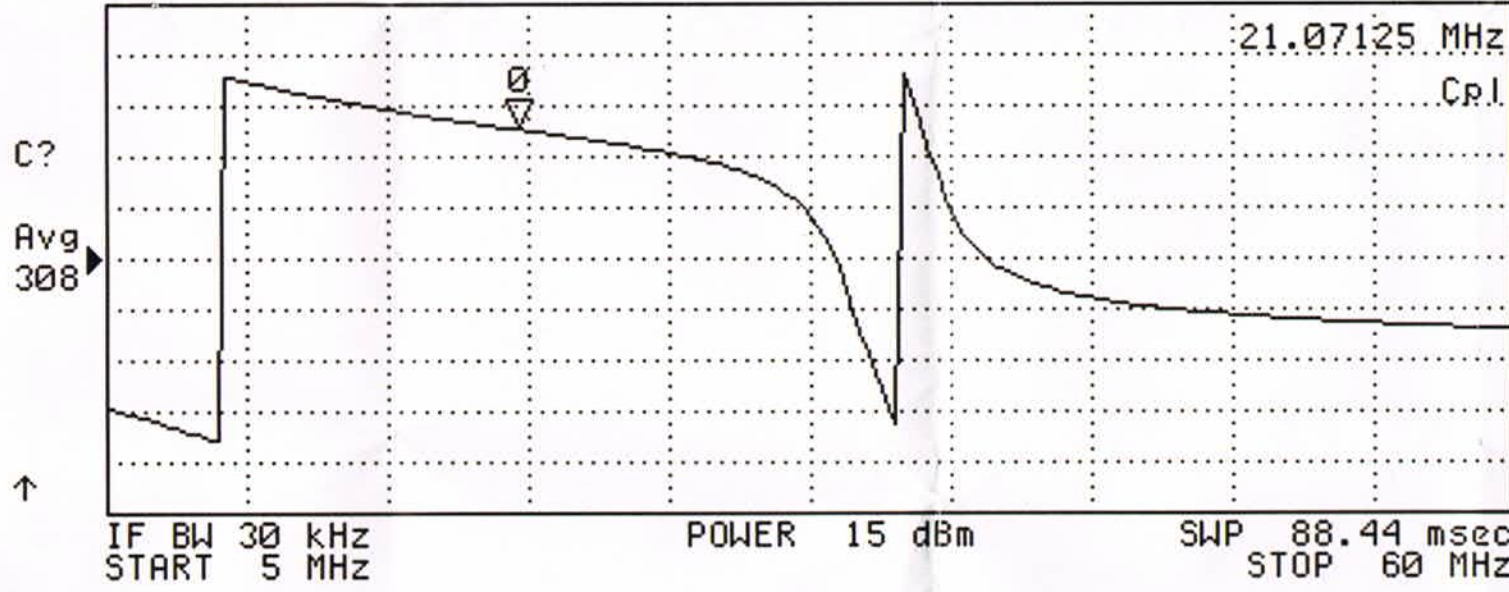

PMC FILTERS : L0 & P0

CH1 A/R log MAG 10 dB/ REF -50 dB -53.146 dB

SELECT LETTER
SPACE
BACK SPACE
ERASE TITLE

CH2 A/R phase 50 °/ REF 0 ° 127.14 °

DONE
STOR DEV [DISK]
CANCEL

FROM VACKER