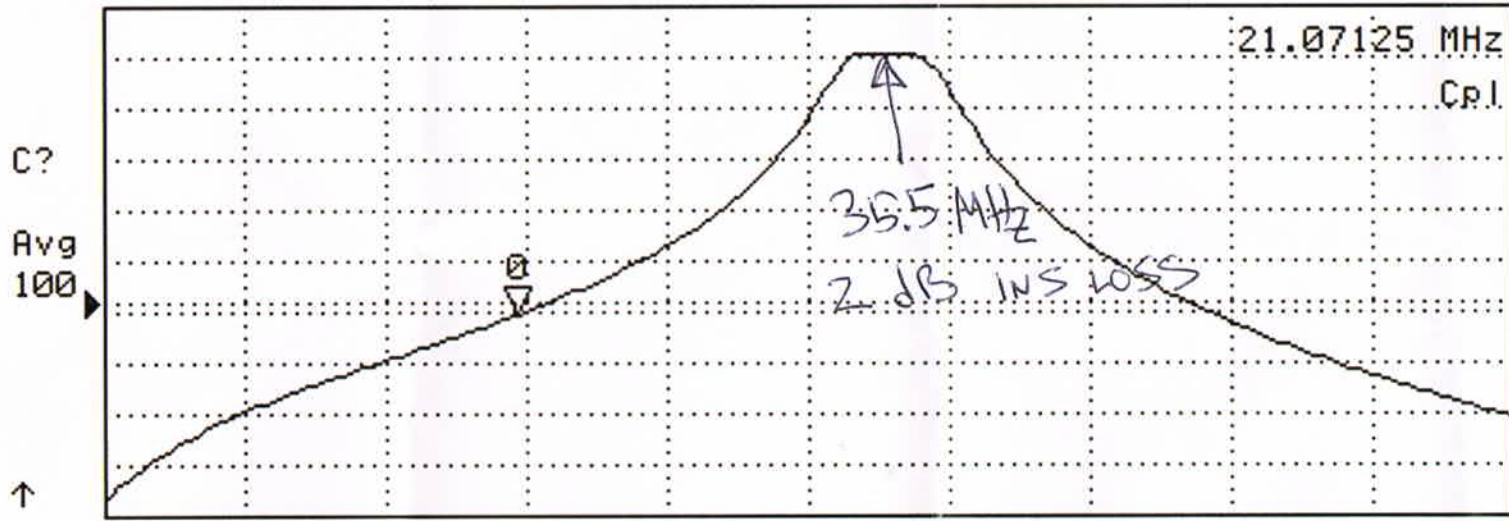

PMC FILTERS : L0 & P0

CH1 A/R log MAG 10 dB/ REF -50 dB -53.146 dB

SELECT LETTER
SPACE
BACK SPACE
ERASE TITLE

CH2 A/R phase 50 °/ REF 0 ° 127.14 °

DONE
STOR DEV [DISK]
CANCEL

FROM VACKER