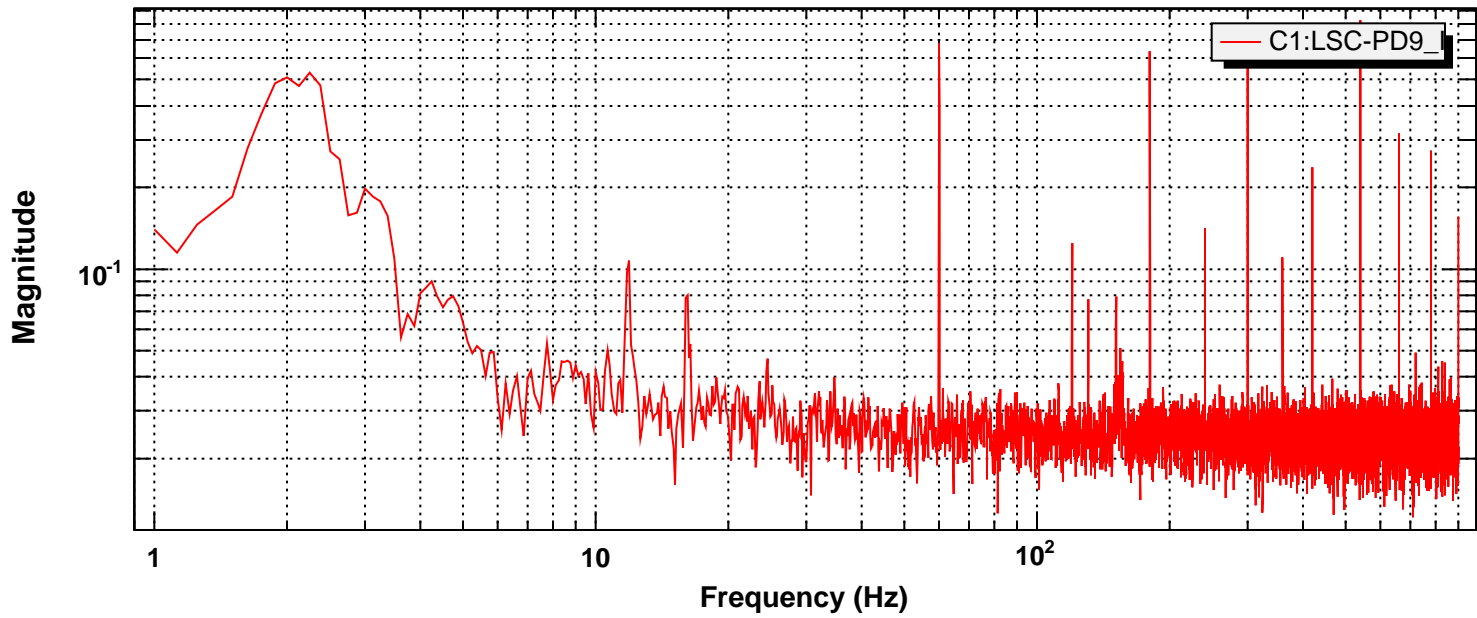

Power spectrum

T0=15/07/2009 18:49:54

Avg=10

BW=0.187499

Power spectrum

T0=15/07/2009 18:49:54

Avg=10

BW=0.187499