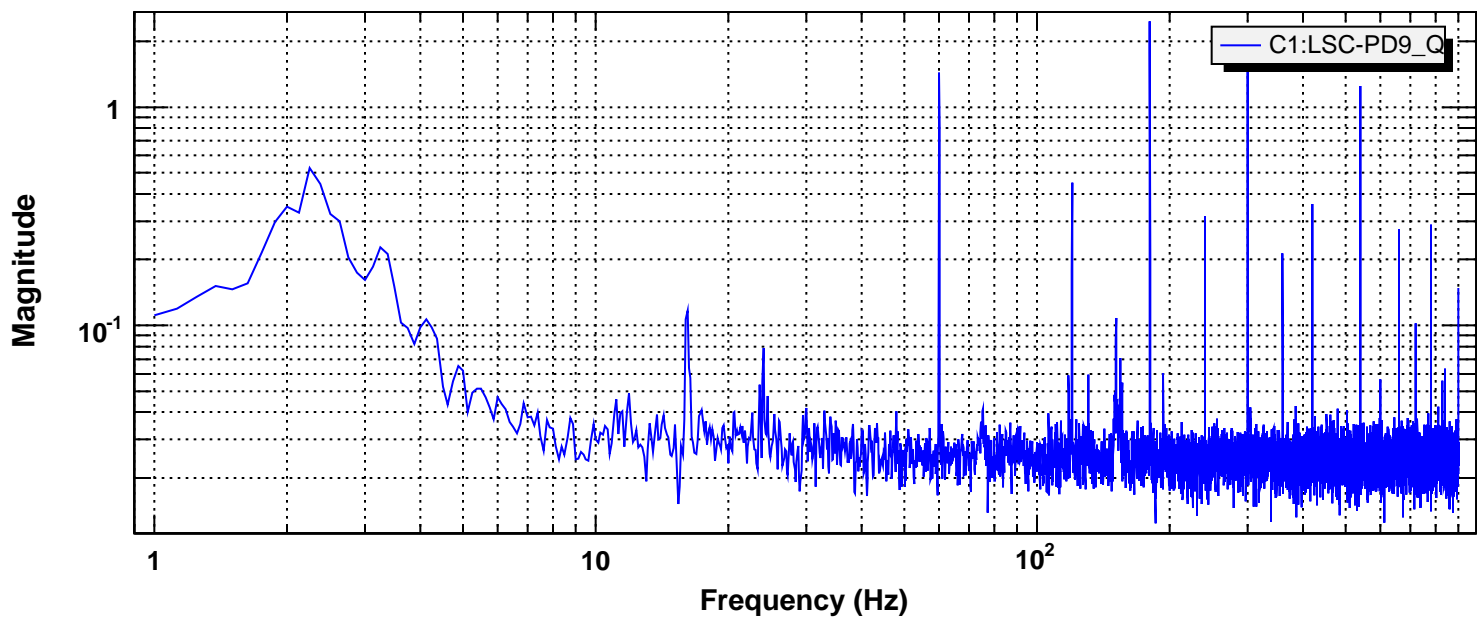

Power spectrum

T0=15/07/2009 18:49:54

Avg=10

BW=0.187499

Power spectrum

T0=15/07/2009 18:49:54

Avg=10

BW=0.187499