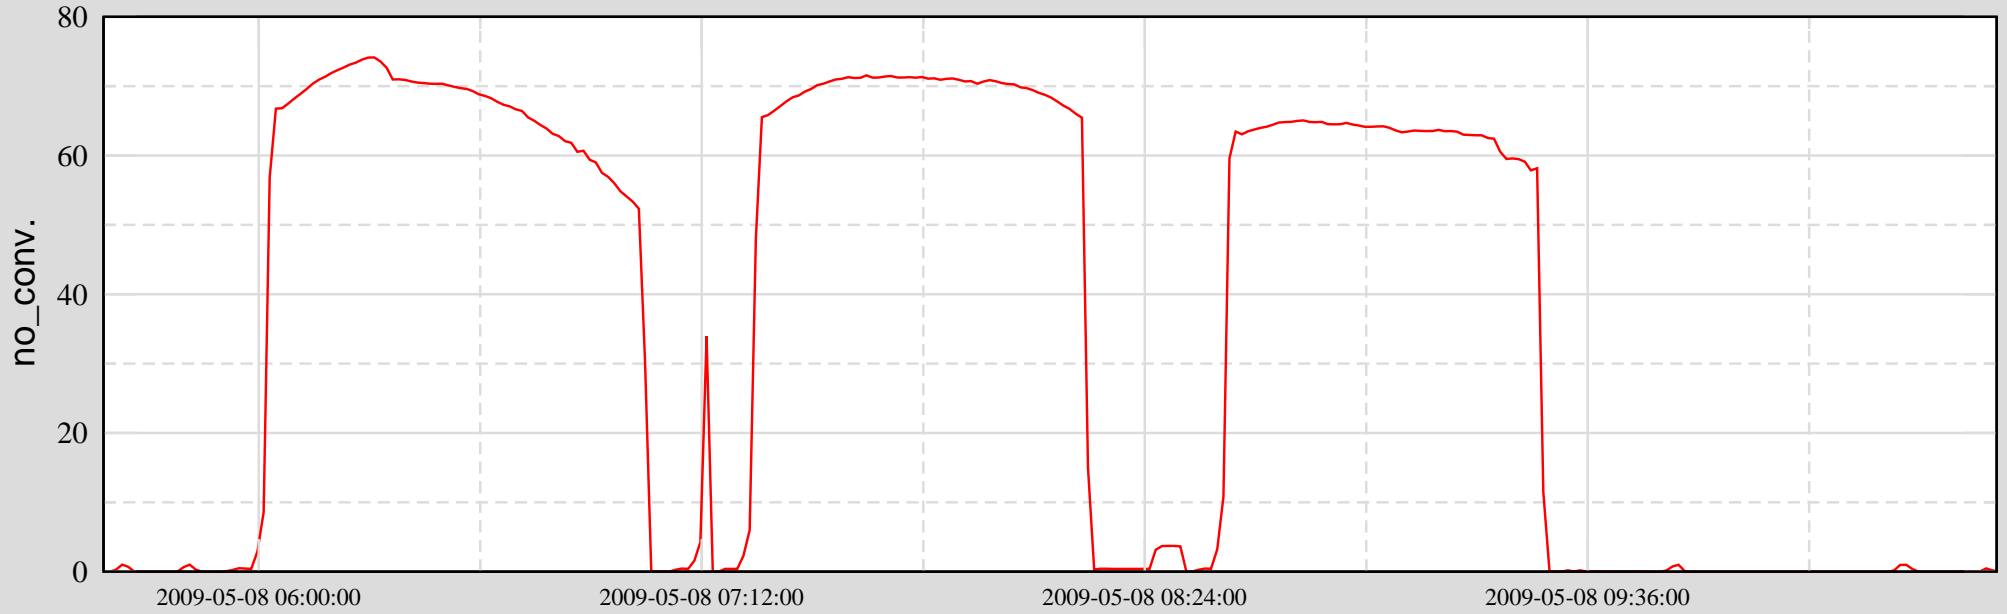

MEAN

Trend from 09-05-08-01-57-47 to 09-5-8-22-26-47

Ch 2: C1:LSC-TRY\_OUT16

Ch 1: C1:LSC-TRX\_OUT16