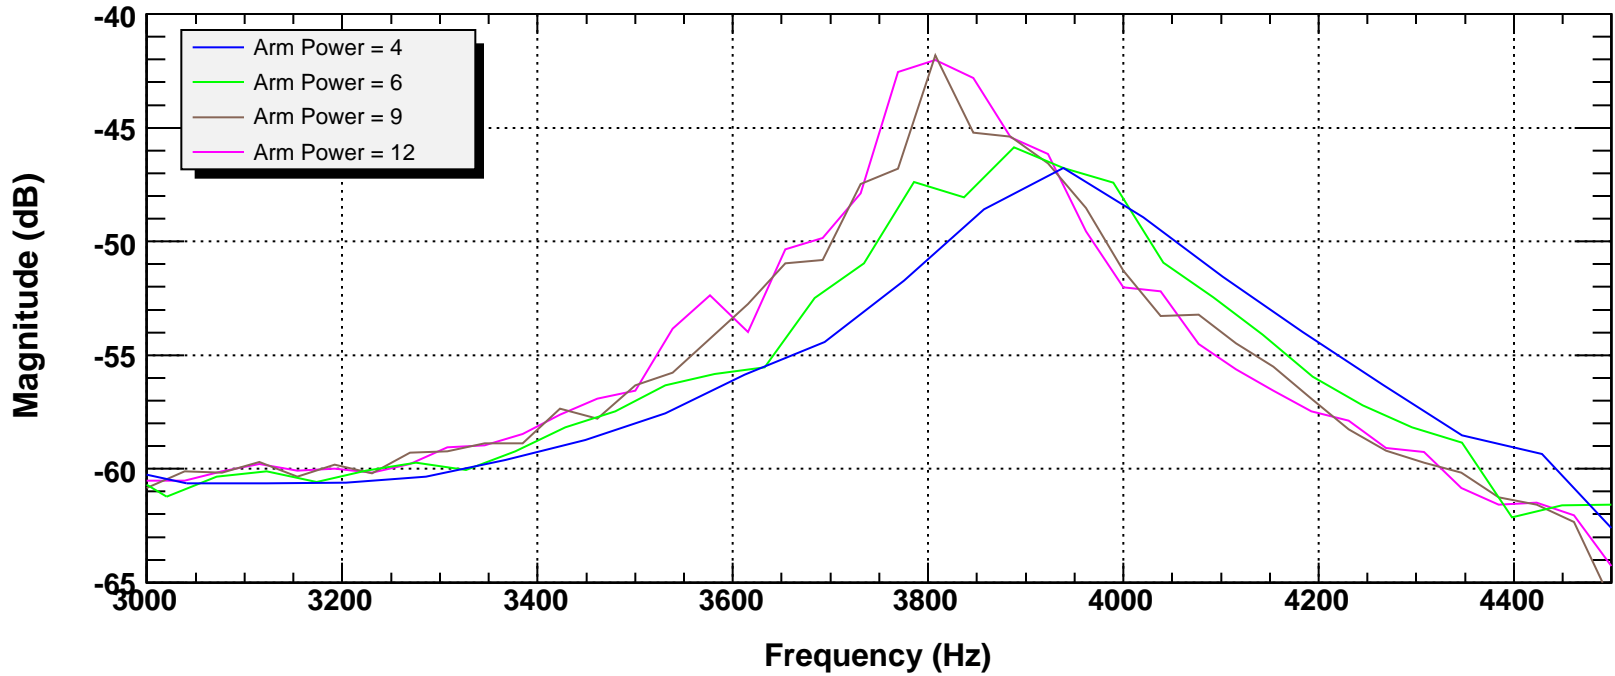

DARM_ERR/DARM_EXC

Transfer function