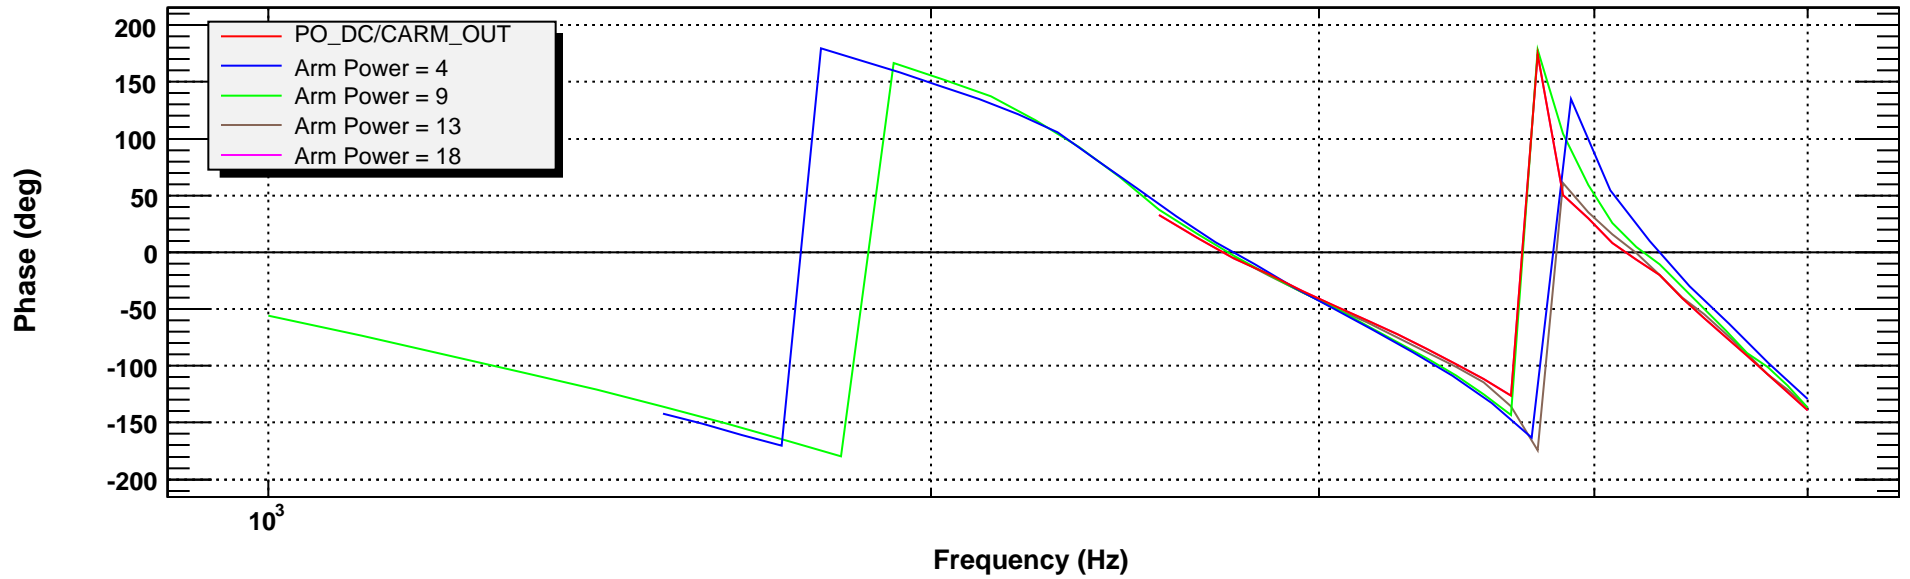

Transfer function

*T0=26/03/2009 09:14:25.200012

*Avg=25

Transfer function

*T0=26/03/2009 09:14:25.200012

*Avg=25