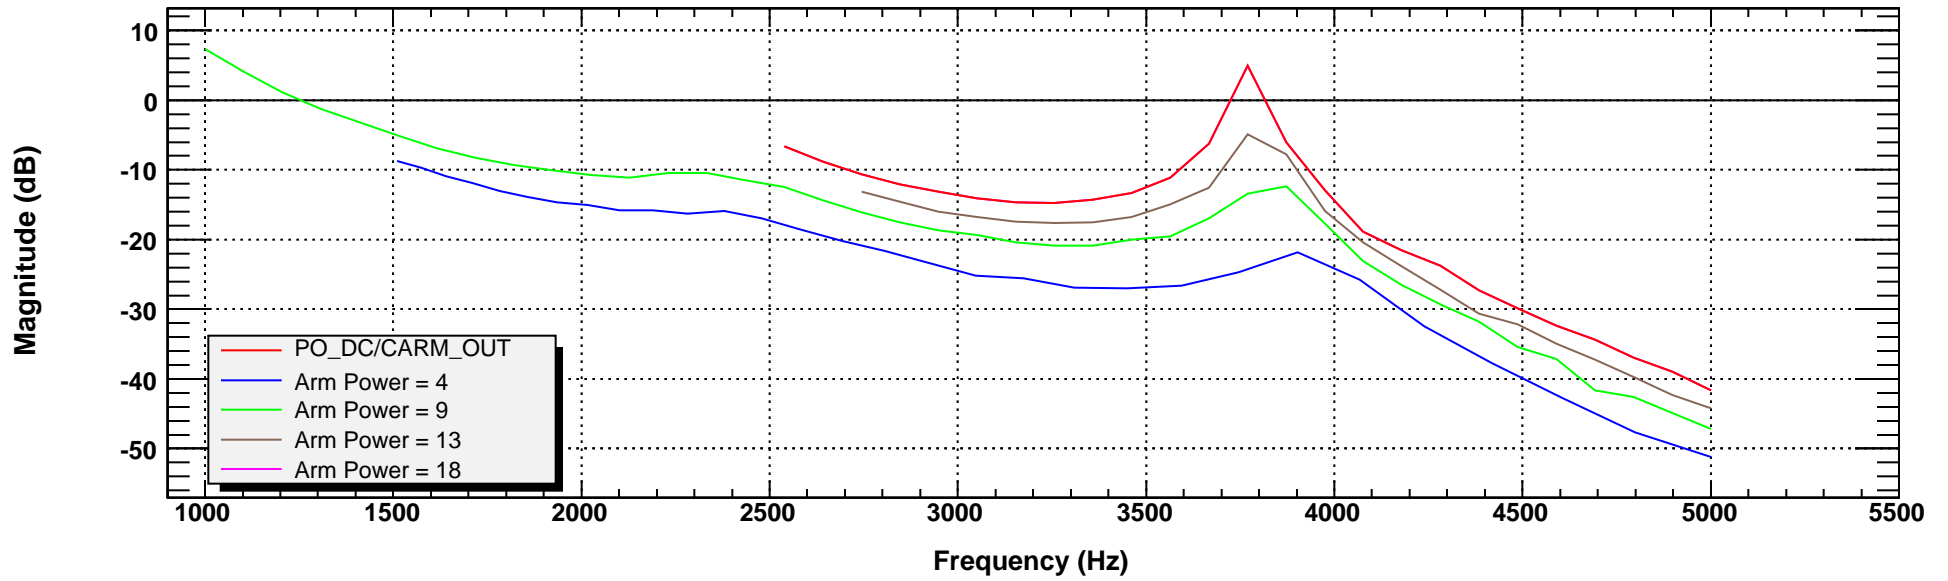

Transfer function

*T0=26/03/2009 09:14:25.200012

*Avg=25

Transfer function

*T0=26/03/2009 09:14:25.200012

*Avg=25