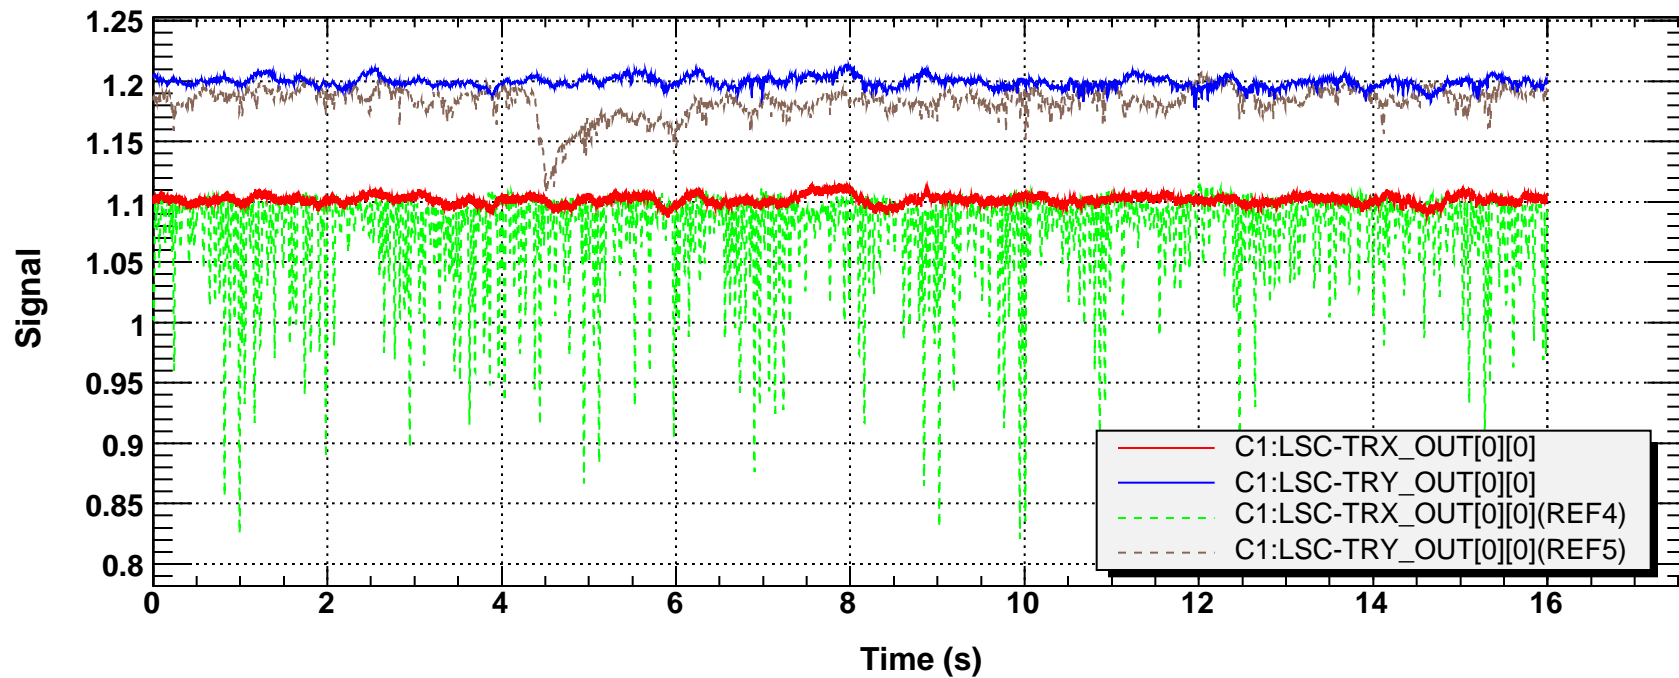

Power spectrum

Time series

*T0=17/01/2009 02:15:07.601562

*Avg=1