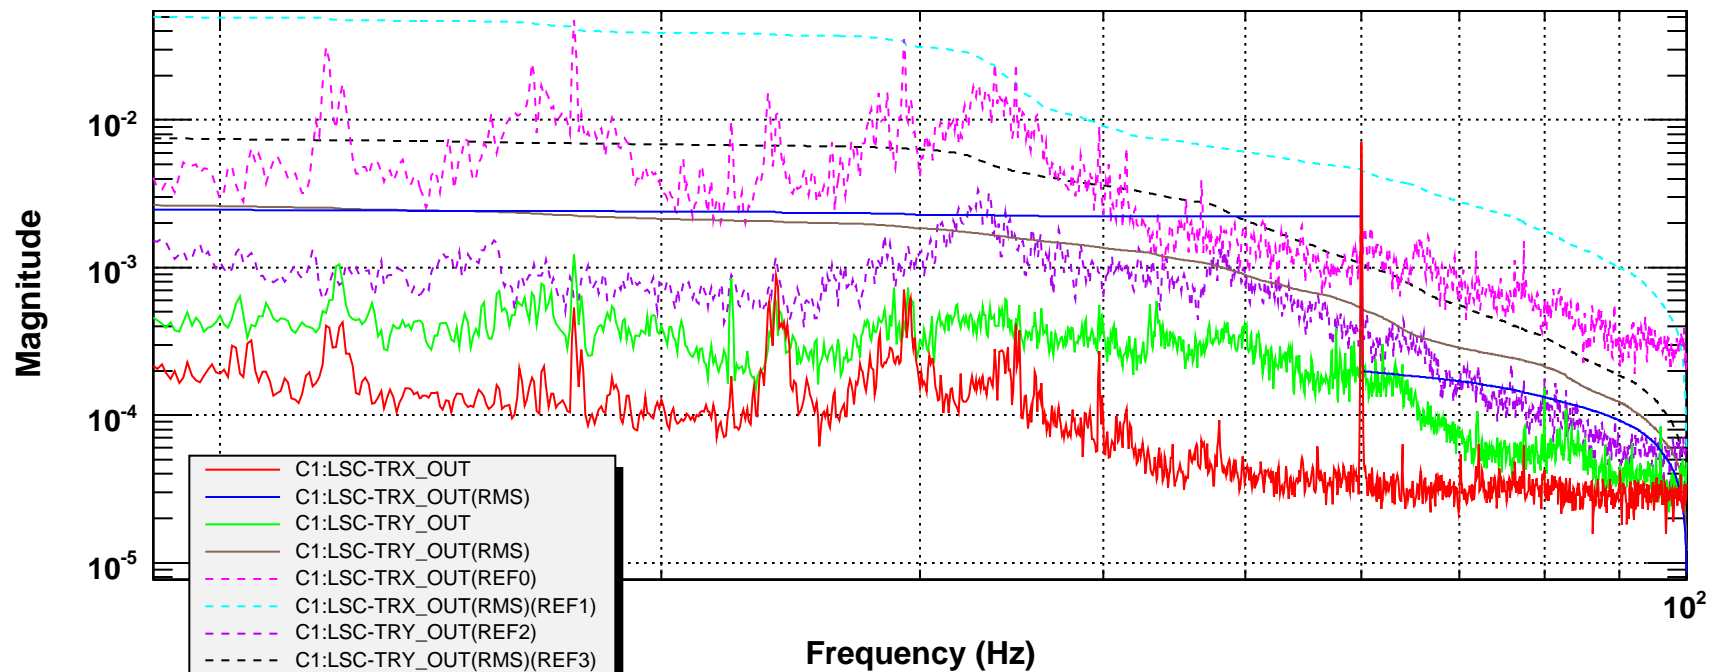

Power spectrum

Time series

*T0=17/01/2009 02:15:07.601562

*Avg=1