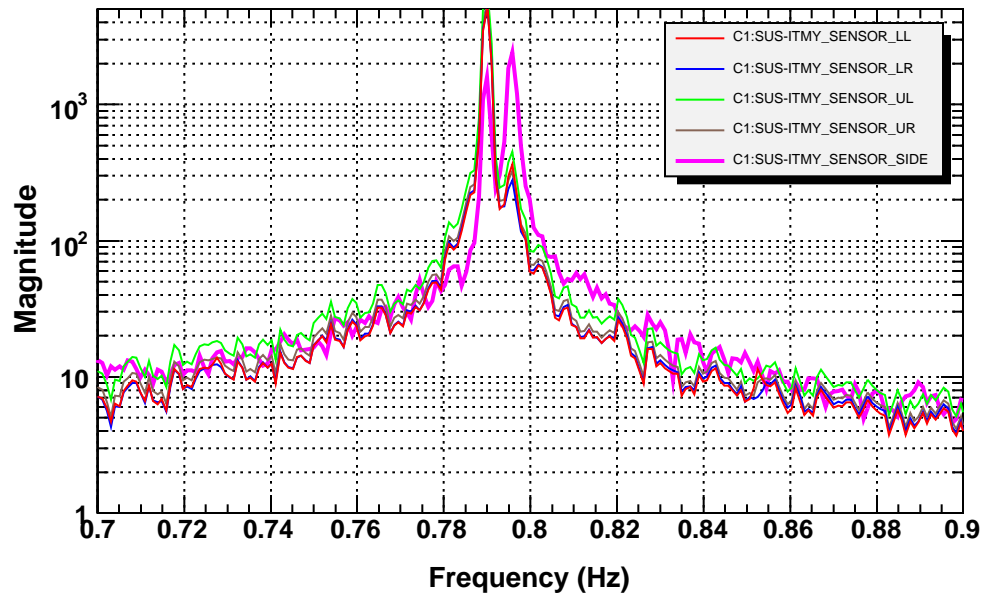

ITMY Free Swinging

T0=08/12/2008 00:08:00

Avg=10/Bin=3L

BW=0.00146479

Pitch/Yaw Modes

T0=08/12/2008 00:08:00

Avg=10

BW=0.00146479

Pendular Modes

T0=08/12/2008 00:08:00

Avg=10

BW=0.00146479

Bounce/Roll Modes

T0=08/12/2008 00:08:00

Avg=10

BW=0.00146479