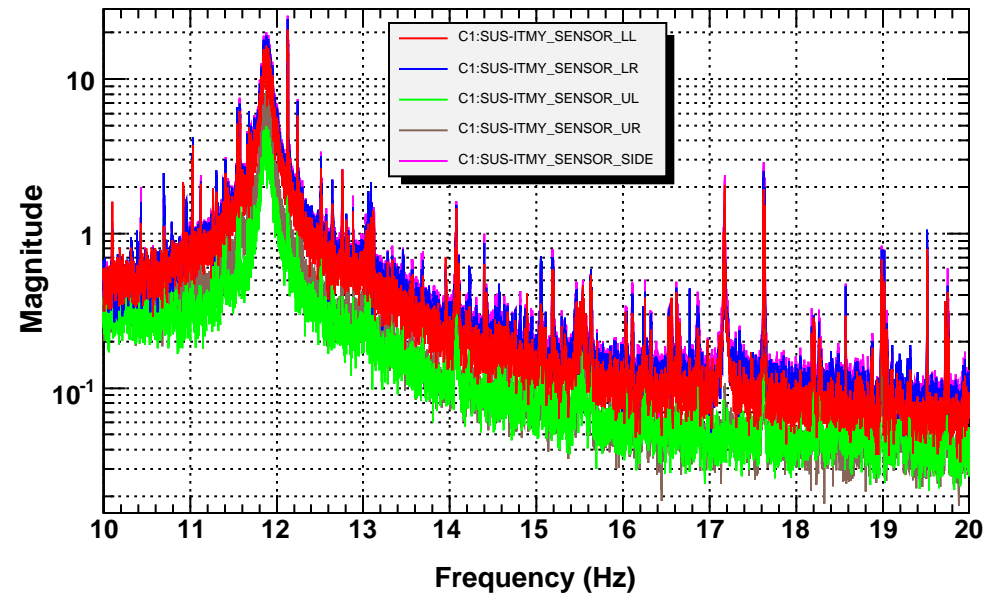

Pendular Modes

T0=08/12/2008 00:08:00

Avg=10

BW=0.00146479

Bounce/Roll Modes

T0=08/12/2008 00:08:00

Avg=10

BW=0.00146479