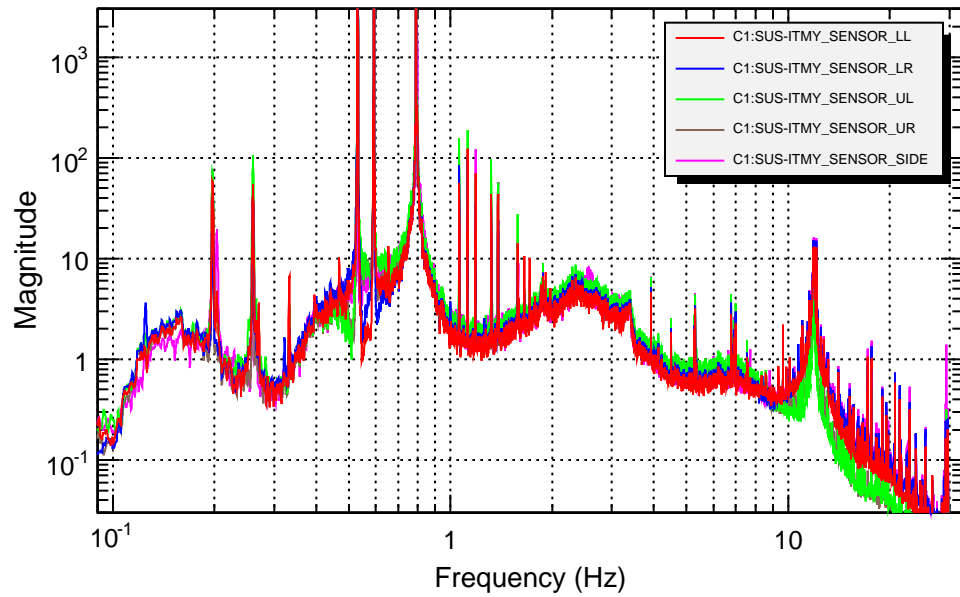

ITMY Free Swinging

T0=08/12/2008 00:08:00

Avg=10/Bin=3L

BW=0.00146479

Pitch/Yaw Modes

T0=08/12/2008 00:08:00

Avg=10

BW=0.00146479

Pendular Modes

T0=08/12/2008 00:08:00

Avg=10

BW=0.00146479

Bounce/Roll Modes

T0=08/12/2008 00:08:00

Avg=10

BW=0.00146479