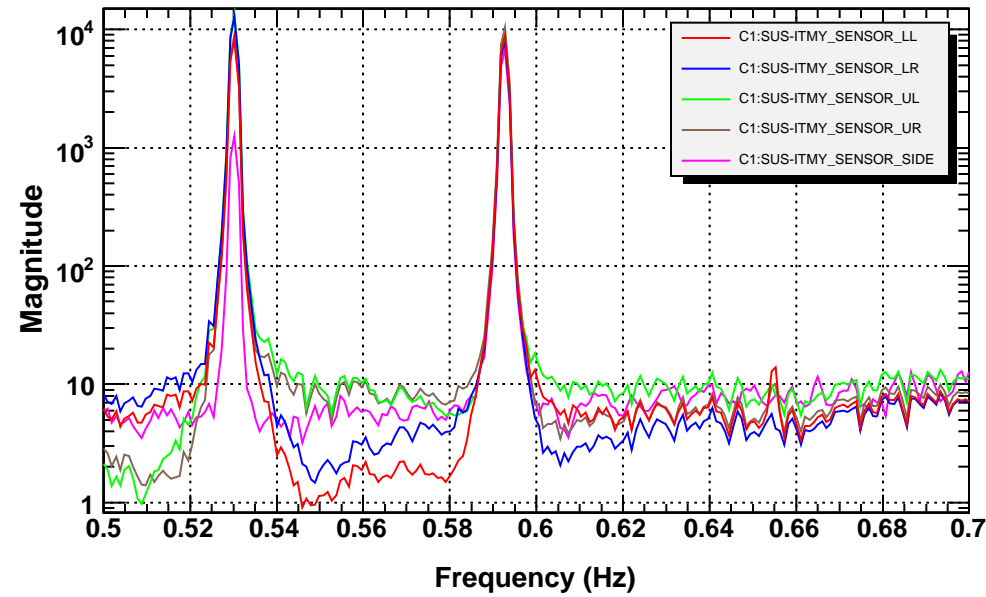

ITMY Free Swinging

T0=08/12/2008 00:08:00

Avg=10/Bin=3L

BW=0.00146479

Pitch/Yaw Modes

T0=08/12/2008 00:08:00

Avg=10

BW=0.00146479

Pendular Modes

T0=08/12/2008 00:08:00

Avg=10

BW=0.00146479

Bounce/Roll Modes

T0=08/12/2008 00:08:00

Avg=10

BW=0.00146479