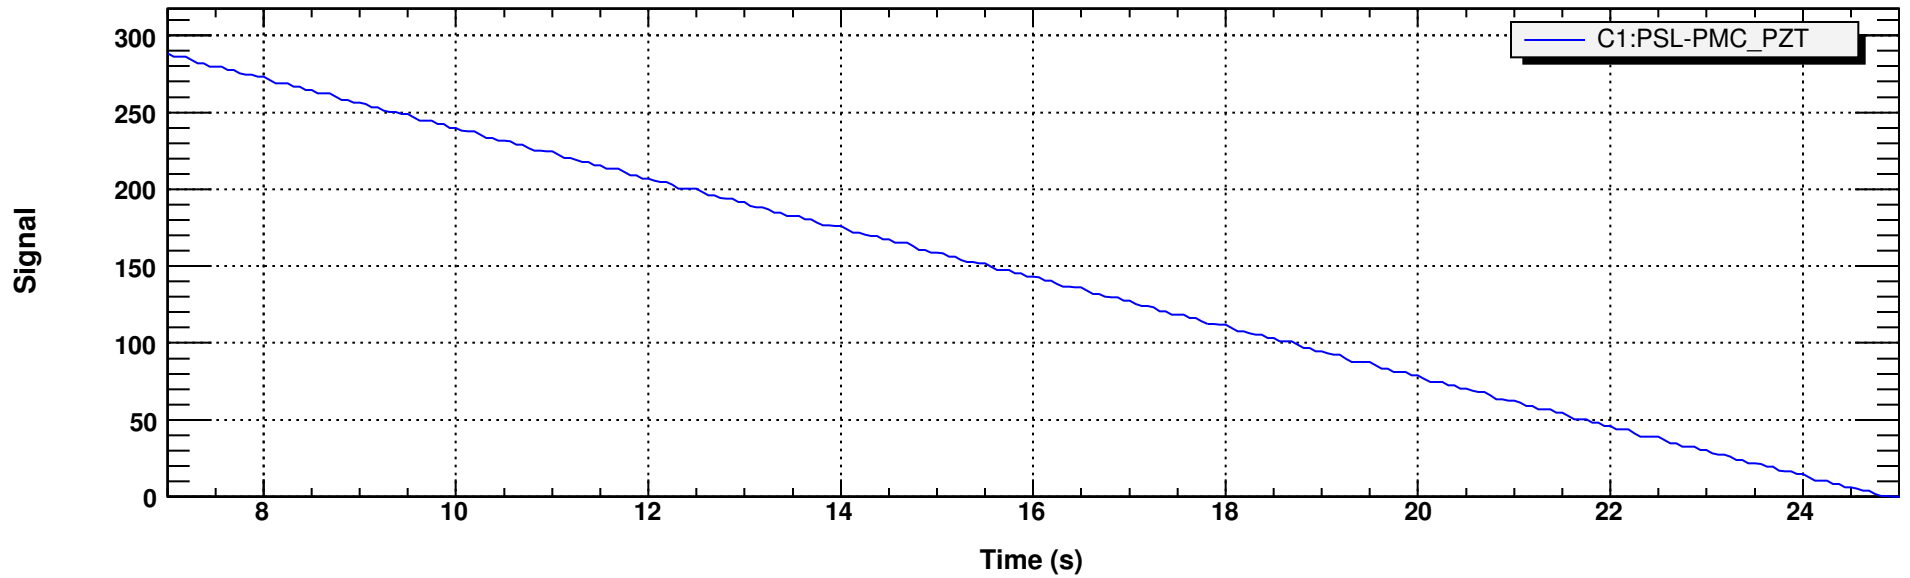

Time series

T0=30/08/2008 00:54:45

Avg=1

Time series

T0=30/08/2008 00:54:45

Avg=1