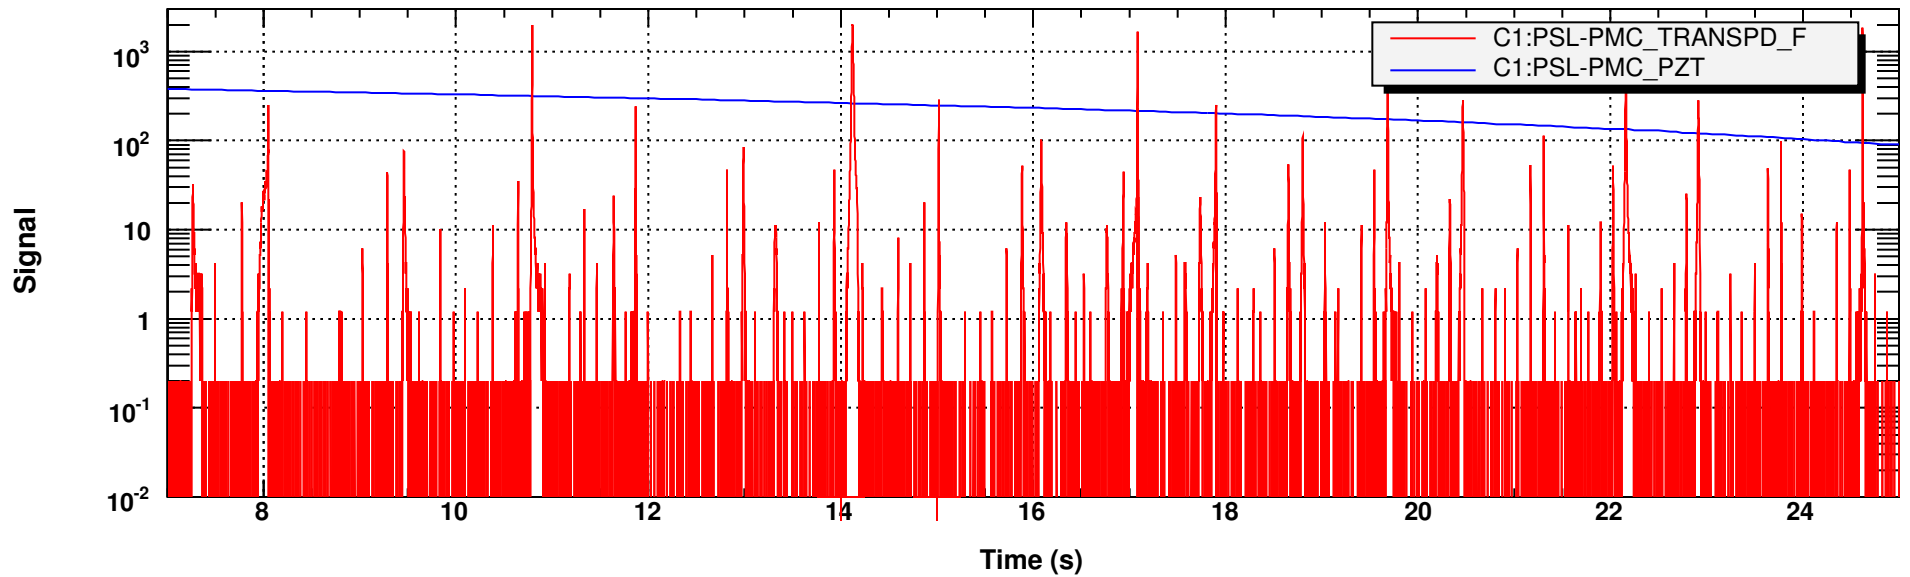

Time series

T0=30/08/2008 00:54:45

Avg=1

Time series

T0=30/08/2008 00:54:45

Avg=1