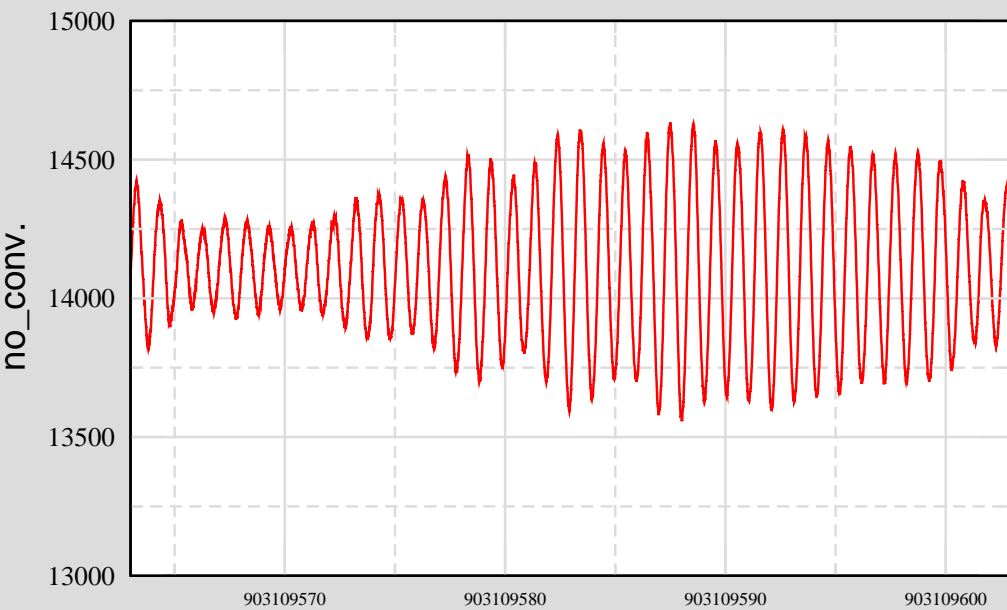

Data Display start at 08-08-18-15-45-50 (40 seconds)

Ch 2: C1:SUS-ETMY_SENSOR_LL

Ch 1: C1:SUS-BS_SENSOR_LL

Ch 10: C1:SUS-ETMX_SENSOR_LL