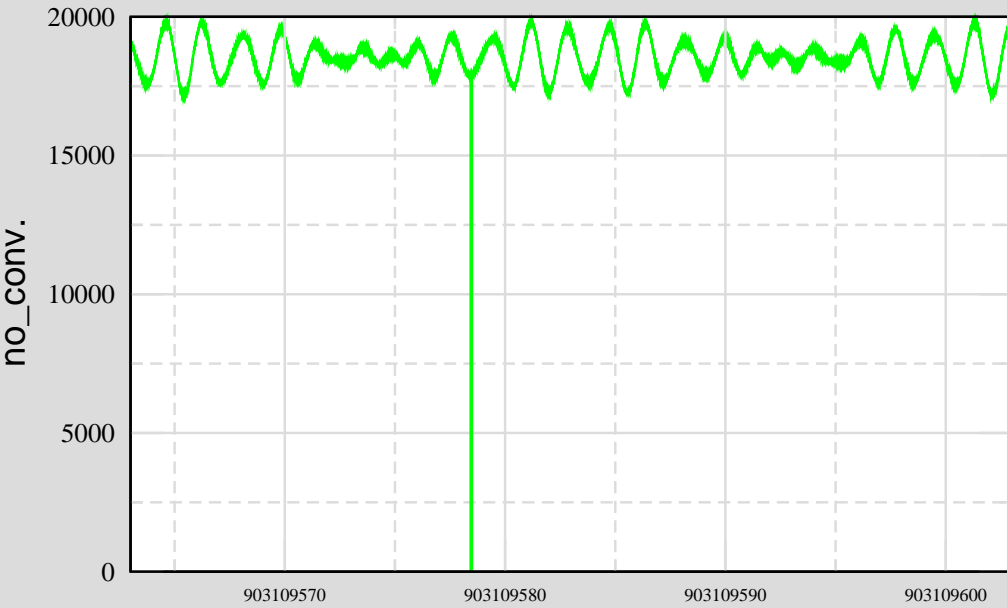

Data Display start at 08-08-18-15-45-50 (40 seconds)

Ch 2: C1:SUS-ETMY_SENSOR_LL

Ch 1: C1:SUS-BS_SENSOR_LL

Ch 10: C1:SUS-ETMX_SENSOR_LL