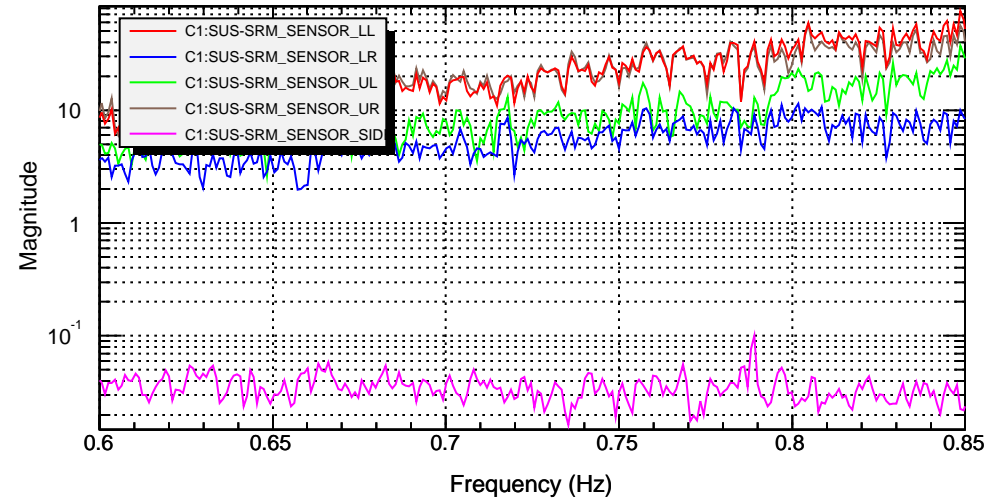

### SRM Free Swinging

T0=05/08/2008 18:46:11.054687

Avg=5/Bin=3L

BW=0.00146479

### Pitch/Yaw Modes

T0=05/08/2008 18:46:11.054687

Avg=5

BW=0.00146479

### Pendular Modes

T0=05/08/2008 18:46:11.054687

Avg=5

BW=0.00146479