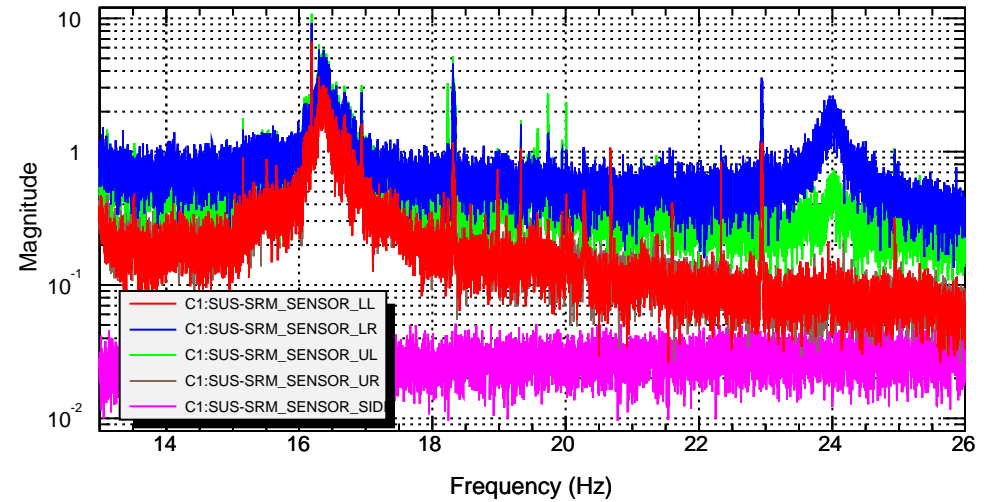

### Pitch/Yaw Modes

T0=05/08/2008 18:46:11.054687

Avg=5

BW=0.00146479

### Pendular Modes

T0=05/08/2008 18:46:11.054687

Avg=5

BW=0.00146479

### Bounce/Roll

T0=05/08/2008 18:46:11.054687

Avg=5

BW=0.00146479