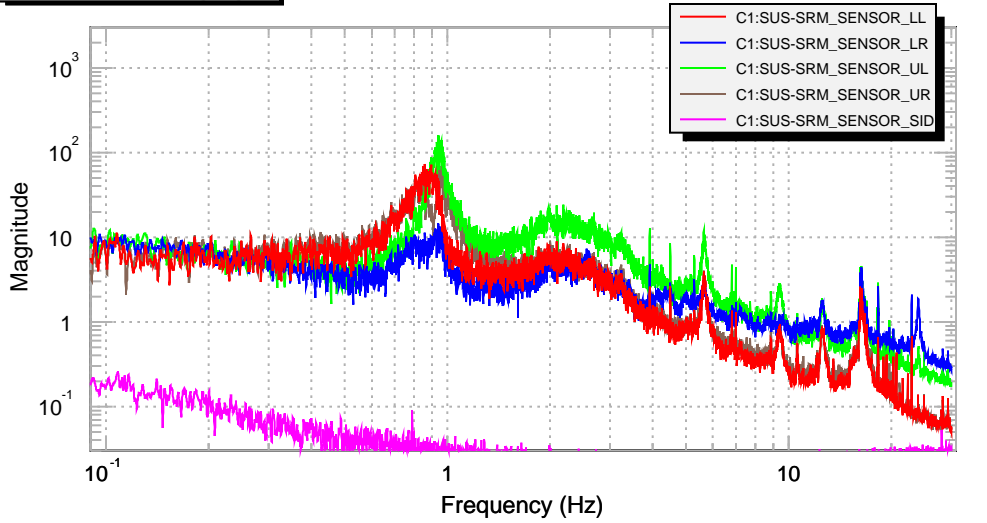

### SRM Free Swinging

T0=05/08/2008 18:46:11.054687

Avg=5/Bin=3L

BW=0.00146479

### Pitch/Yaw Modes

T0=05/08/2008 18:46:11.054687

Avg=5

BW=0.00146479

### Pendular Modes

T0=05/08/2008 18:46:11.054687

Avg=5

BW=0.00146479