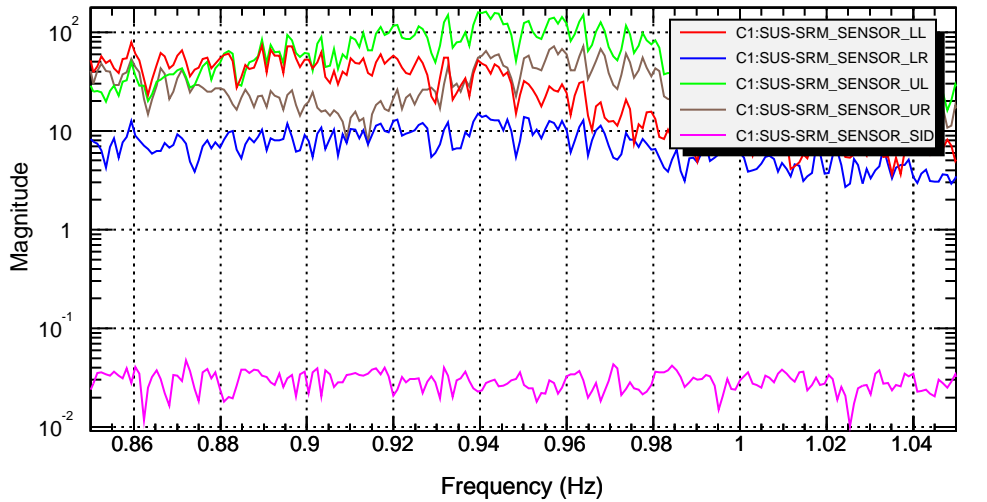

### SRM Free Swinging

T0=05/08/2008 18:46:11.054687

Avg=5/Bin=3L

BW=0.00146479

### Pitch/Yaw Modes

T0=05/08/2008 18:46:11.054687

Avg=5

BW=0.00146479

### Pendular Modes

T0=05/08/2008 18:46:11.054687

Avg=5

BW=0.00146479