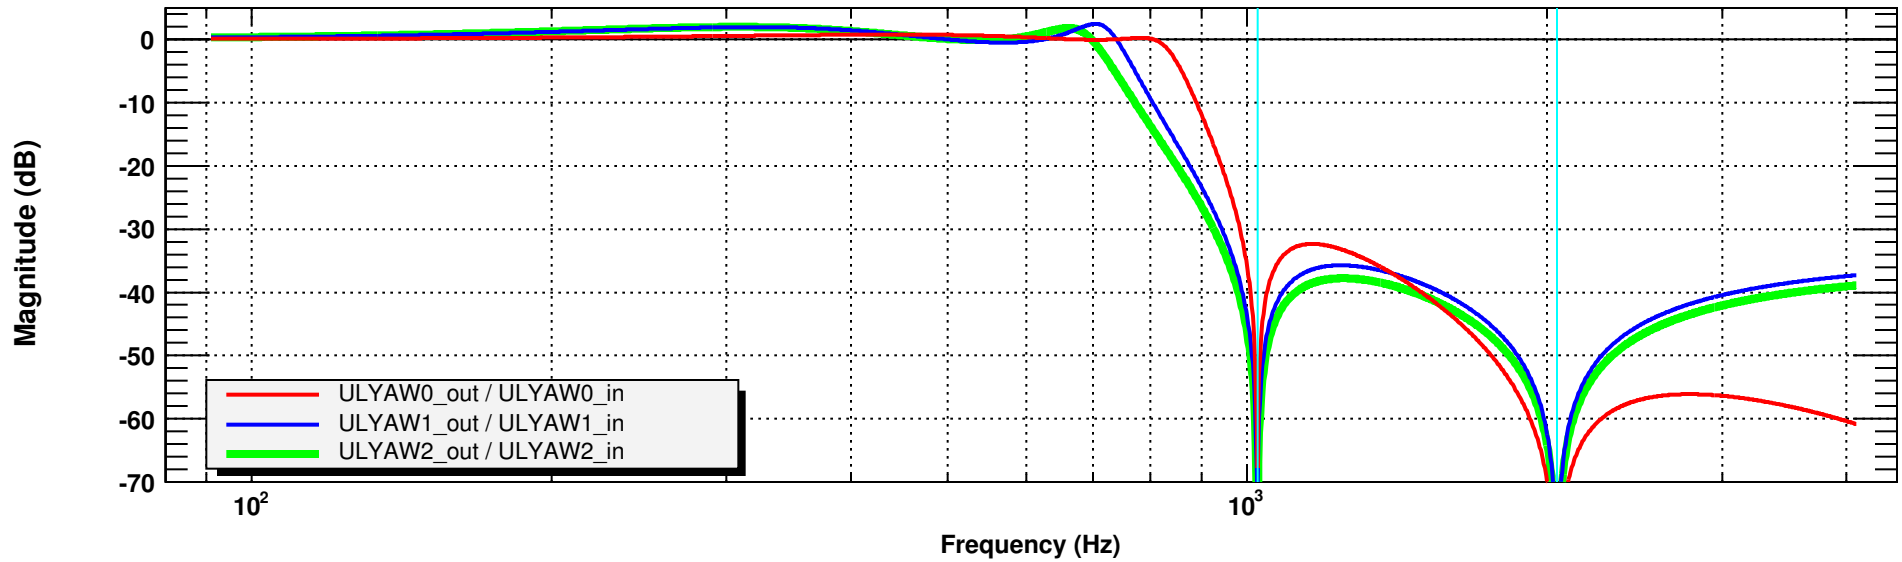

New AA/AI Filters for DAQ and FE Systems

*T0=17/04/2008 03:49:23

daq.txt

Going from 16384 Hz -> 2048 Hz

*T0=17/04/2008 03:49:23

daq.txt