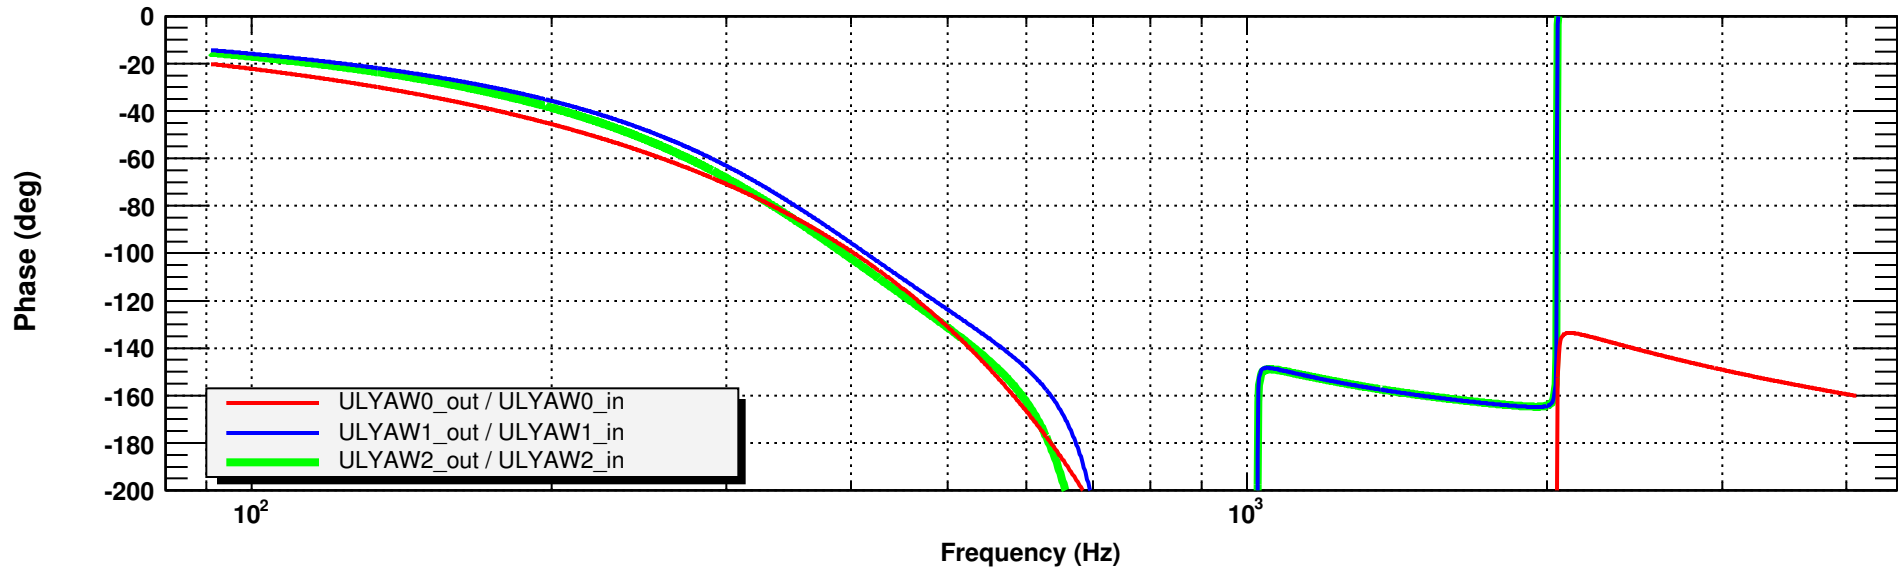

New AA/AI Filters for DAQ and FE Systems

*T0=17/04/2008 03:49:23

daq.txt

Going from 16384 Hz -> 2048 Hz

*T0=17/04/2008 03:49:23

daq.txt