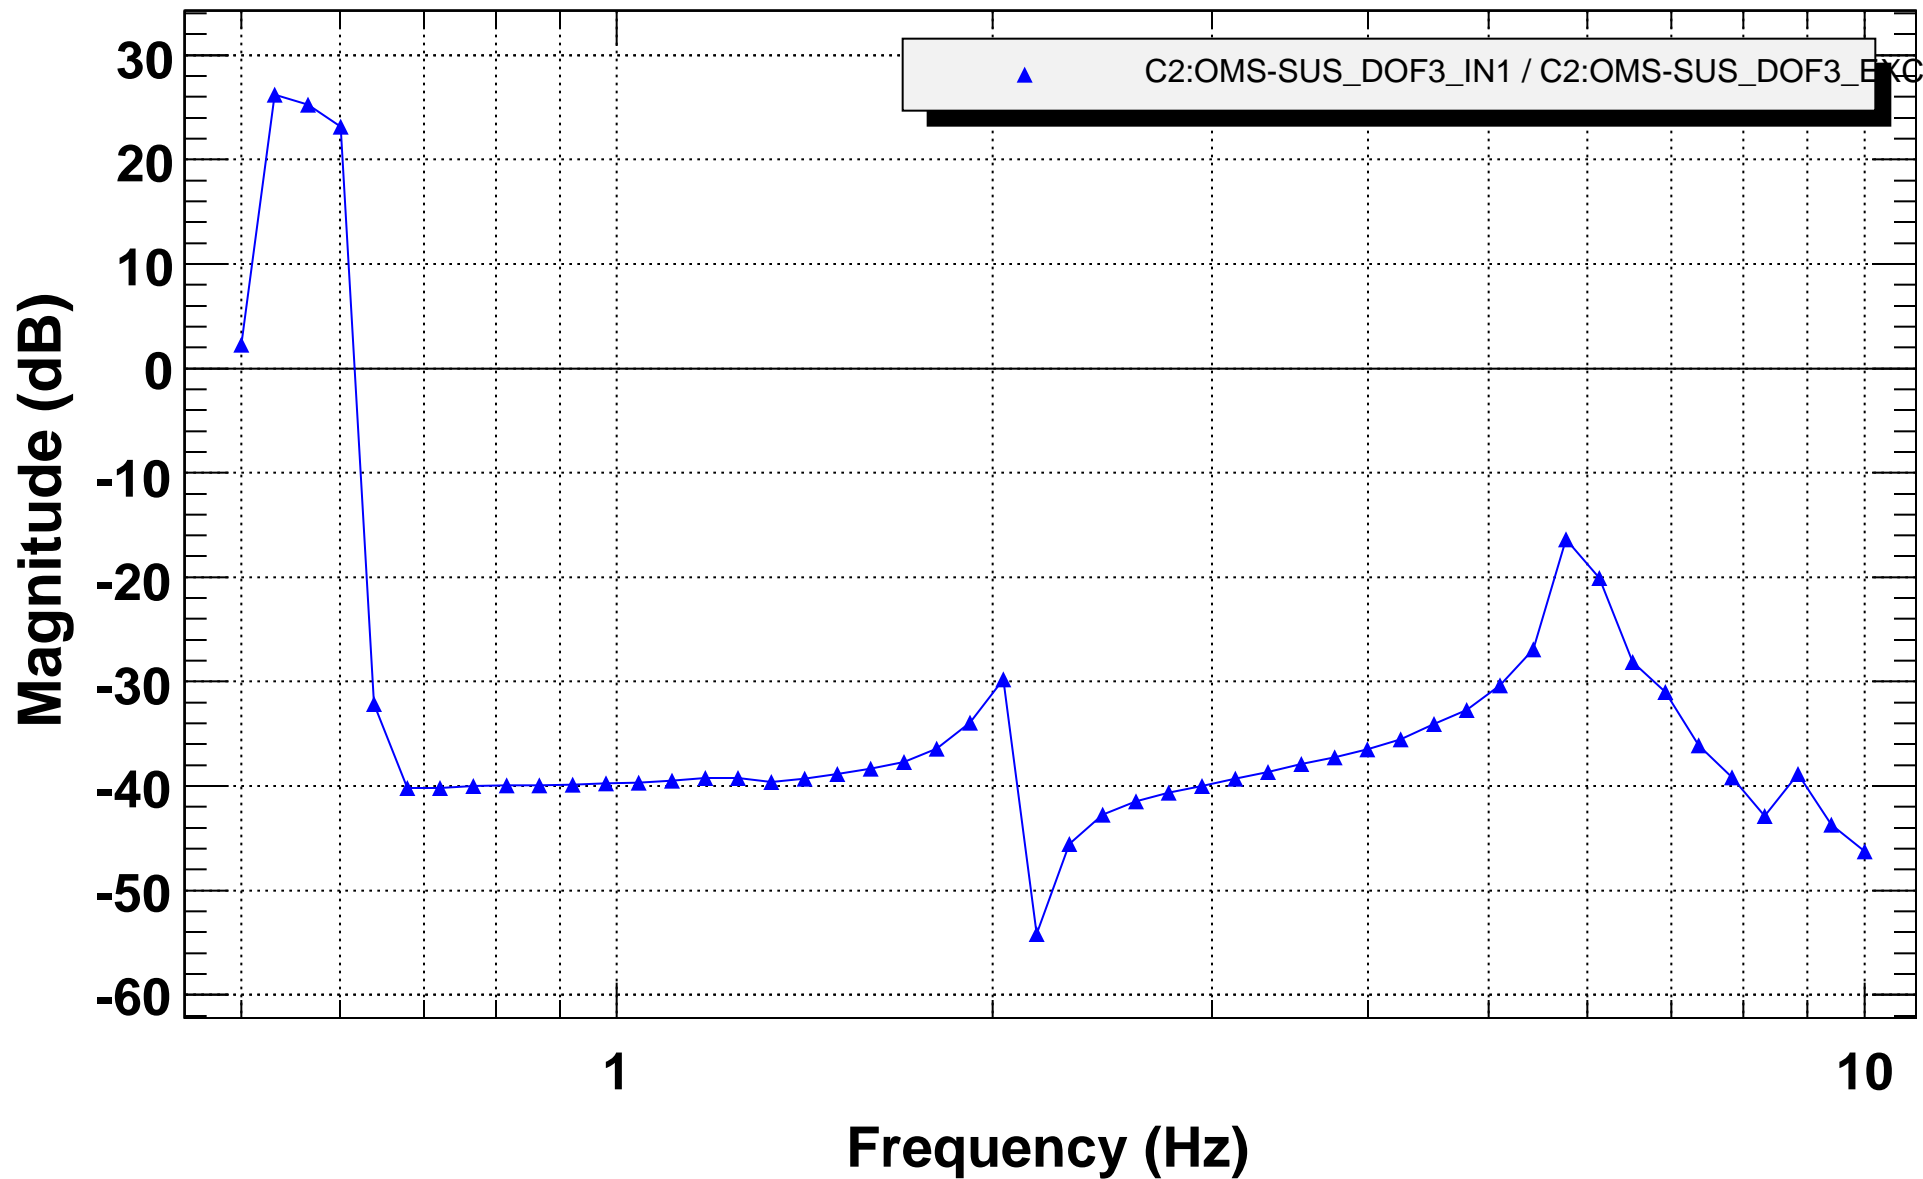

# Transfer function

T0=09/11/2007 07:04:14.203125

Avg=50

# Coherence function

T0=09/11/2007 07:04:14.203125

Avg=50