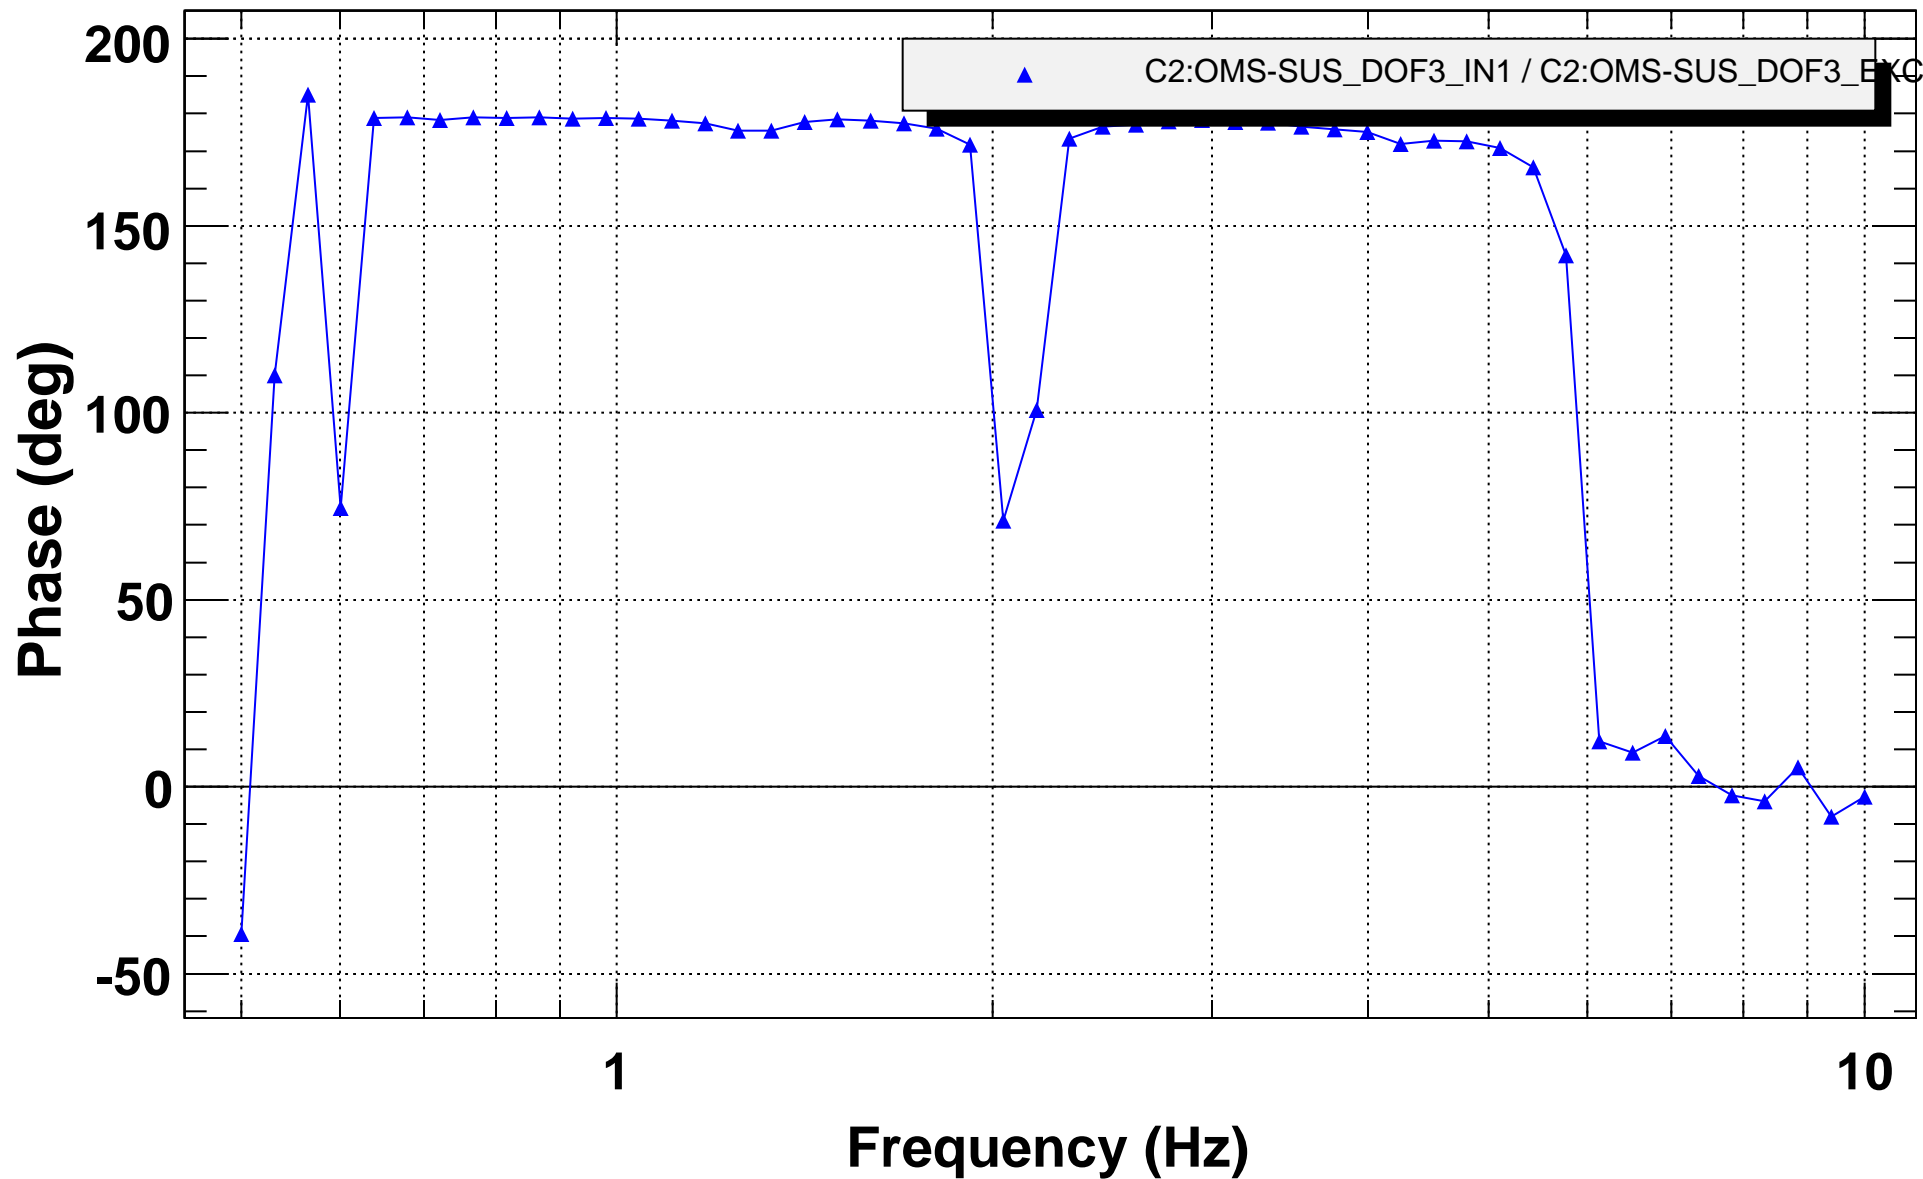

# Transfer function

T0=09/11/2007 07:04:14.203125

Avg=50

# Coherence function

T0=09/11/2007 07:04:14.203125

Avg=50