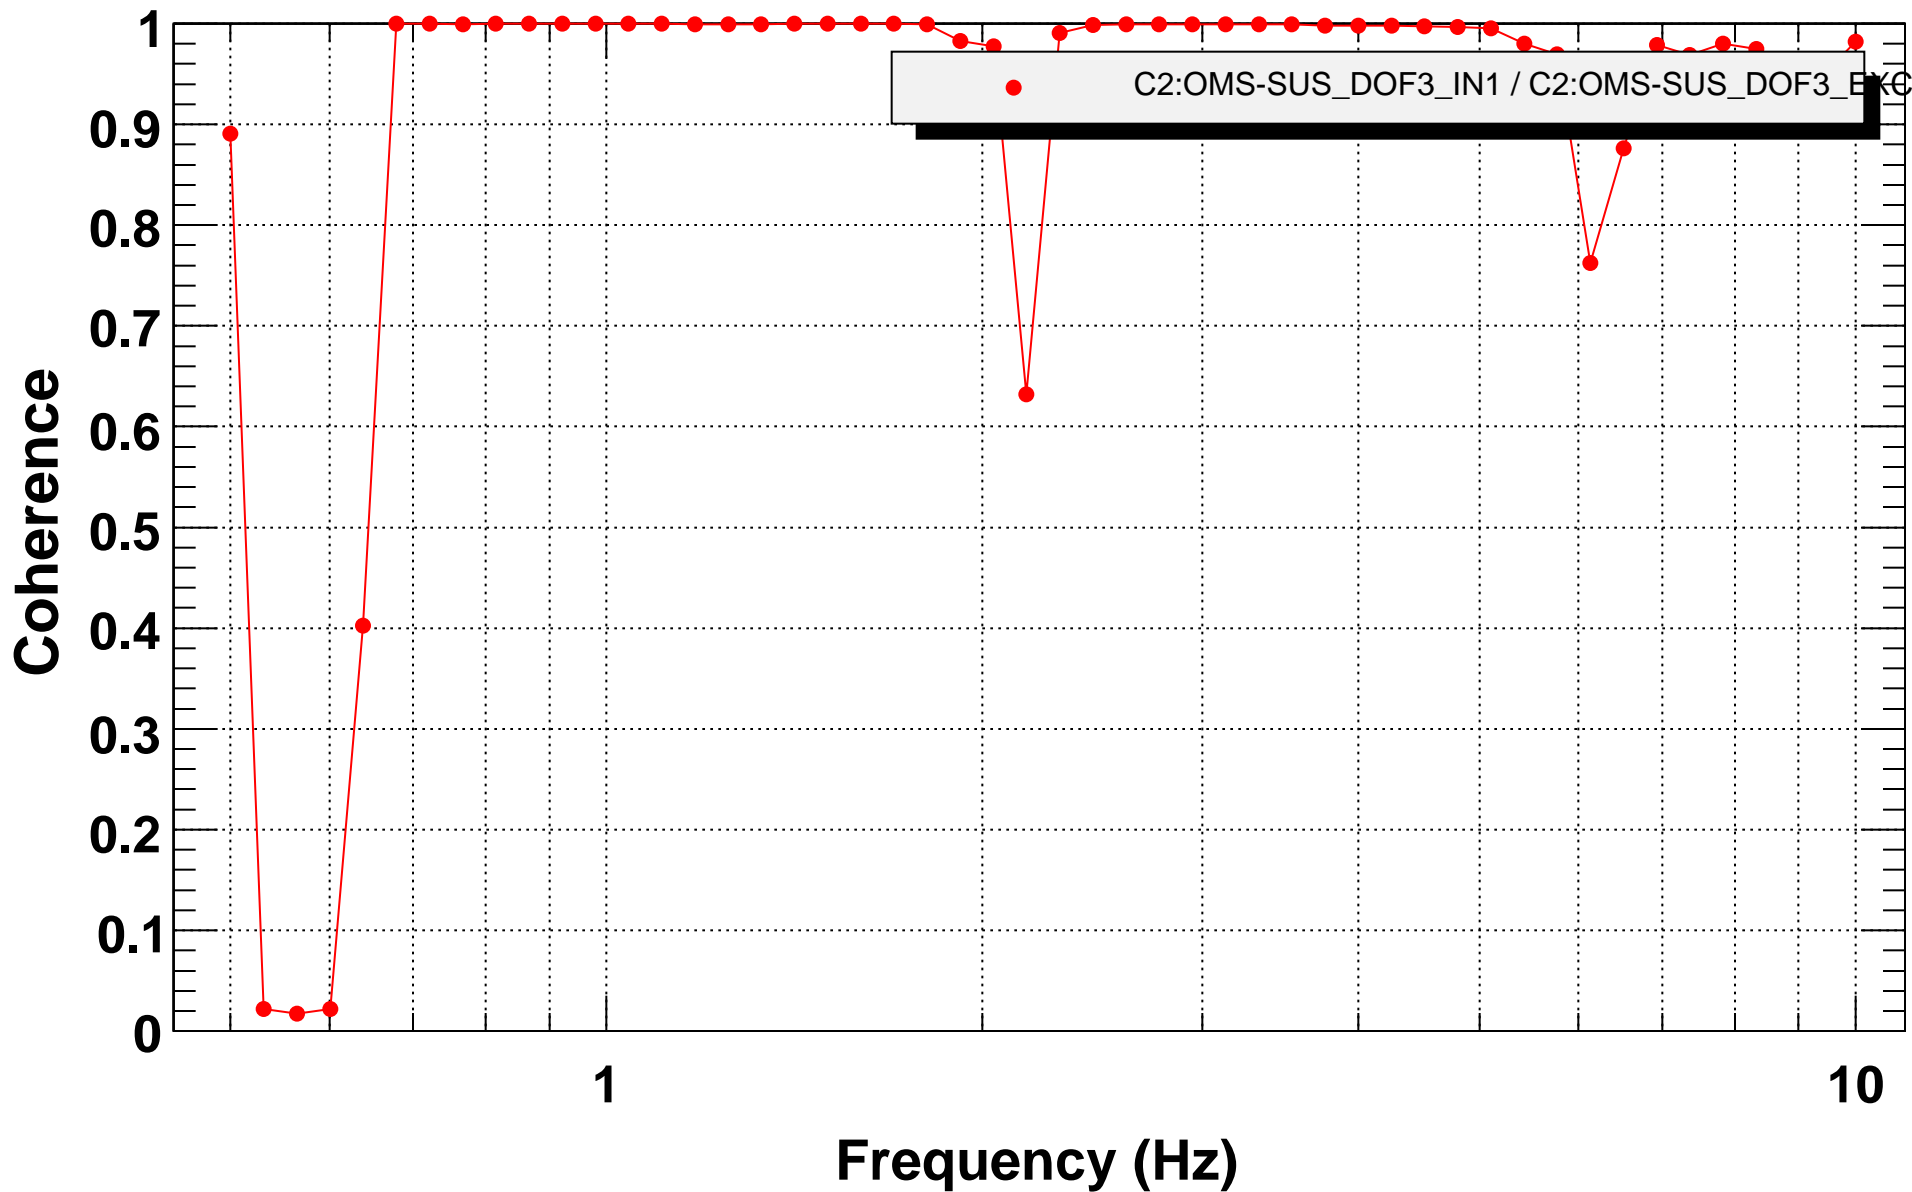

Coherence function

T0=09/11/2007 07:04:14.203125

Avg=50